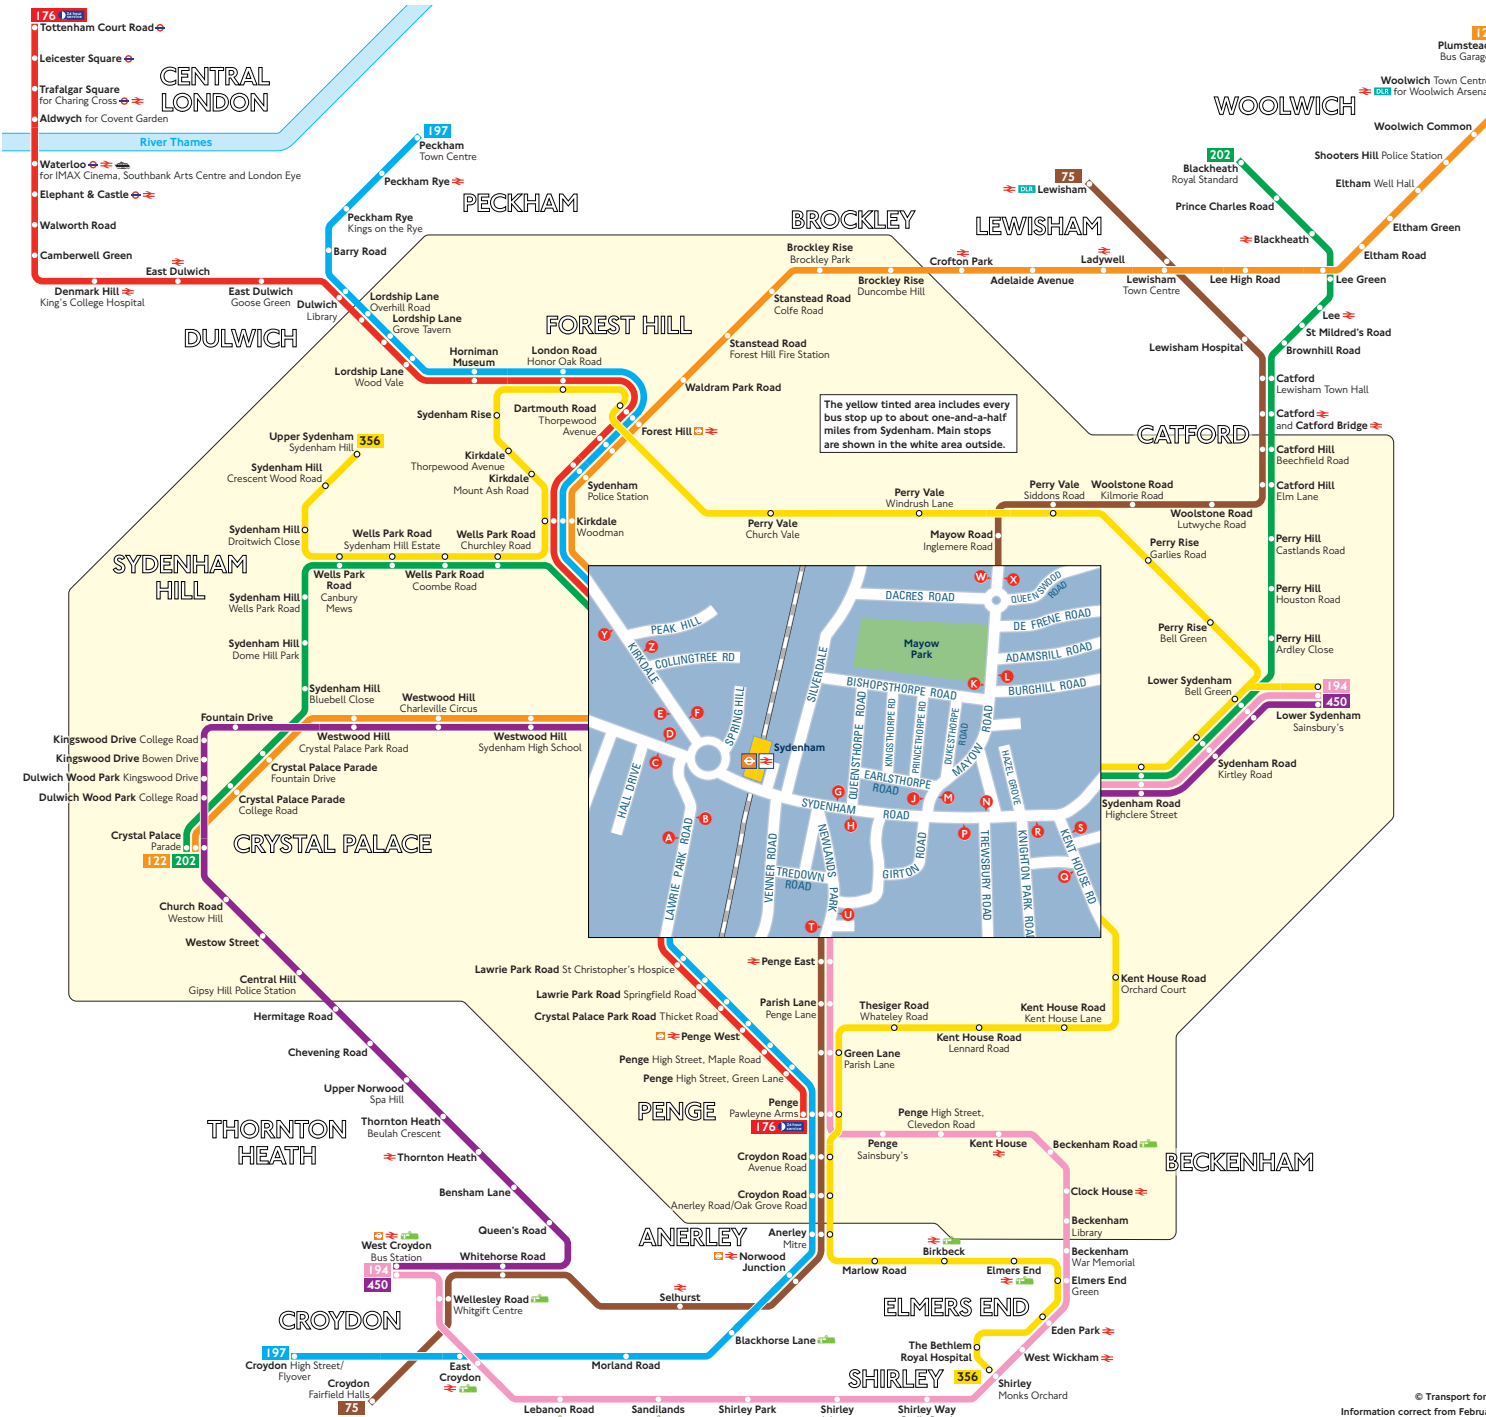

## Key

- Connections with London Underground
- Connections with London Overground
- Connections with National Rail
- Connections with Docklands Light Railway
- Connections with river boats
- Connections with Tramlink

Red discs show the bus stop you need for your chosen bus service. The disc appears on the top of the bus stop in the street (see map of town centre in centre of diagram).

## Route finder

### Day buses including 24-hour services

Bus route	Towards	Bus stops
<b>75</b>	Croydon	H L M U X
	Lewisham	G J K T W
<b>122</b>	Crystal Palace	C F Z
	Plumstead	D E Y
<b>176</b>	Penge	B F Z
	Tottenham Court Road	A E Y
<b>194</b>	Lower Sydenham	G N T
	West Croydon	H P R U
<b>197</b>	Croydon	B F Z
	Peckham	A E Y
<b>202</b>	Blackheath	F G N Z
	Crystal Palace	E H P R Y
<b>356</b>	Shirley	S
	Upper Sydenham	O
<b>450</b>	Lower Sydenham	D G N
	West Croydon	C H P R