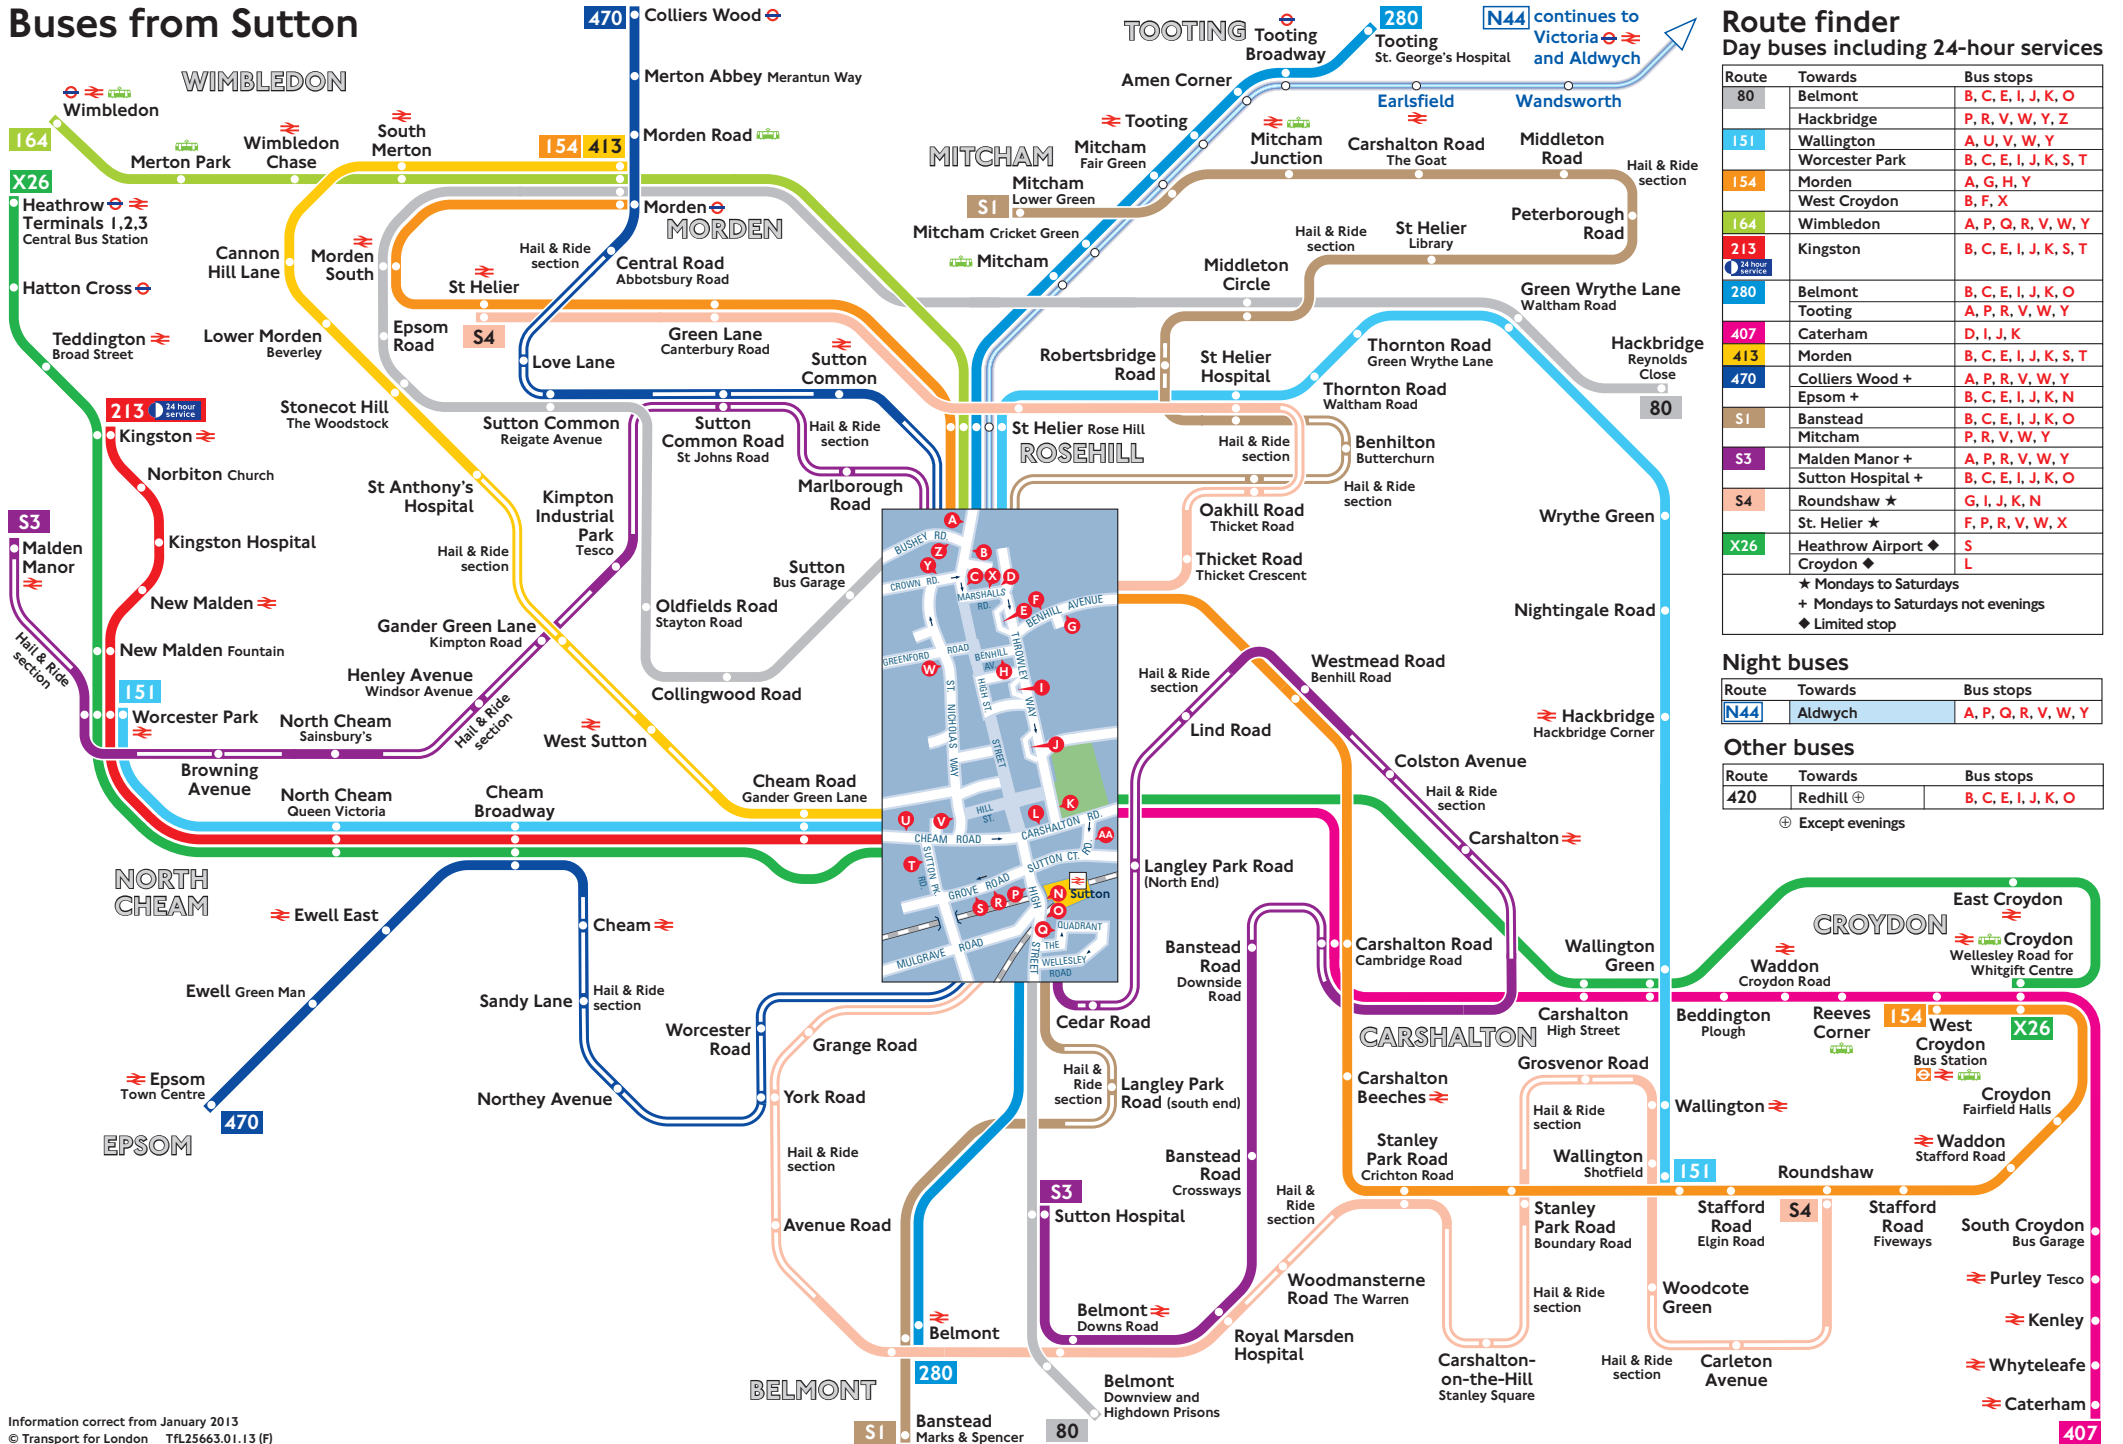

Buses from Sutton

Route finder

Day buses including 24-hour services

Route	Towards	Bus stops
80	Belmont	B, C, E, I, J, K, O
	Hackbridge	P, R, V, W, Y, Z
151	Wallington	A, U, V, W, Y
	Worcester Park	B, C, E, I, J, K, S, T
154	Morden	A, G, H, Y
	West Croydon	B, F, X
164	Wimbledon	A, P, Q, R, V, W, Y
213	Kingston	B, C, E, I, J, K, S, T
280	Belmont	B, C, E, I, J, K, O
	Tooting	A, P, R, V, W, Y
407	Caterham	D, I, J, K
413	Morden	B, C, E, I, J, K, S, T
470	Colliers Wood +	A, P, R, V, W, Y
S1	Epsom +	B, C, E, I, J, K, N
	Banstead	B, C, E, I, J, K, O
S3	Mitcham	P, R, V, W, Y
	Malden Manor + Sutton Hospital +	A, P, R, V, W, Y
S4	Roundshaw *	B, C, E, I, J, K, O
	St. Helier *	F, P, R, V, W, X
X26	Heathrow Airport	S
	Croydon	L

* Mondays to Saturdays
 + Mondays to Saturdays not evenings
 ♦ Limited stop

Night buses

Route	Towards	Bus stops
N44	Aldwych	A, P, Q, R, V, W, Y

Other buses

Route	Towards	Bus stops
420	Redhill	B, C, E, I, J, K, O

⊕ Except evenings