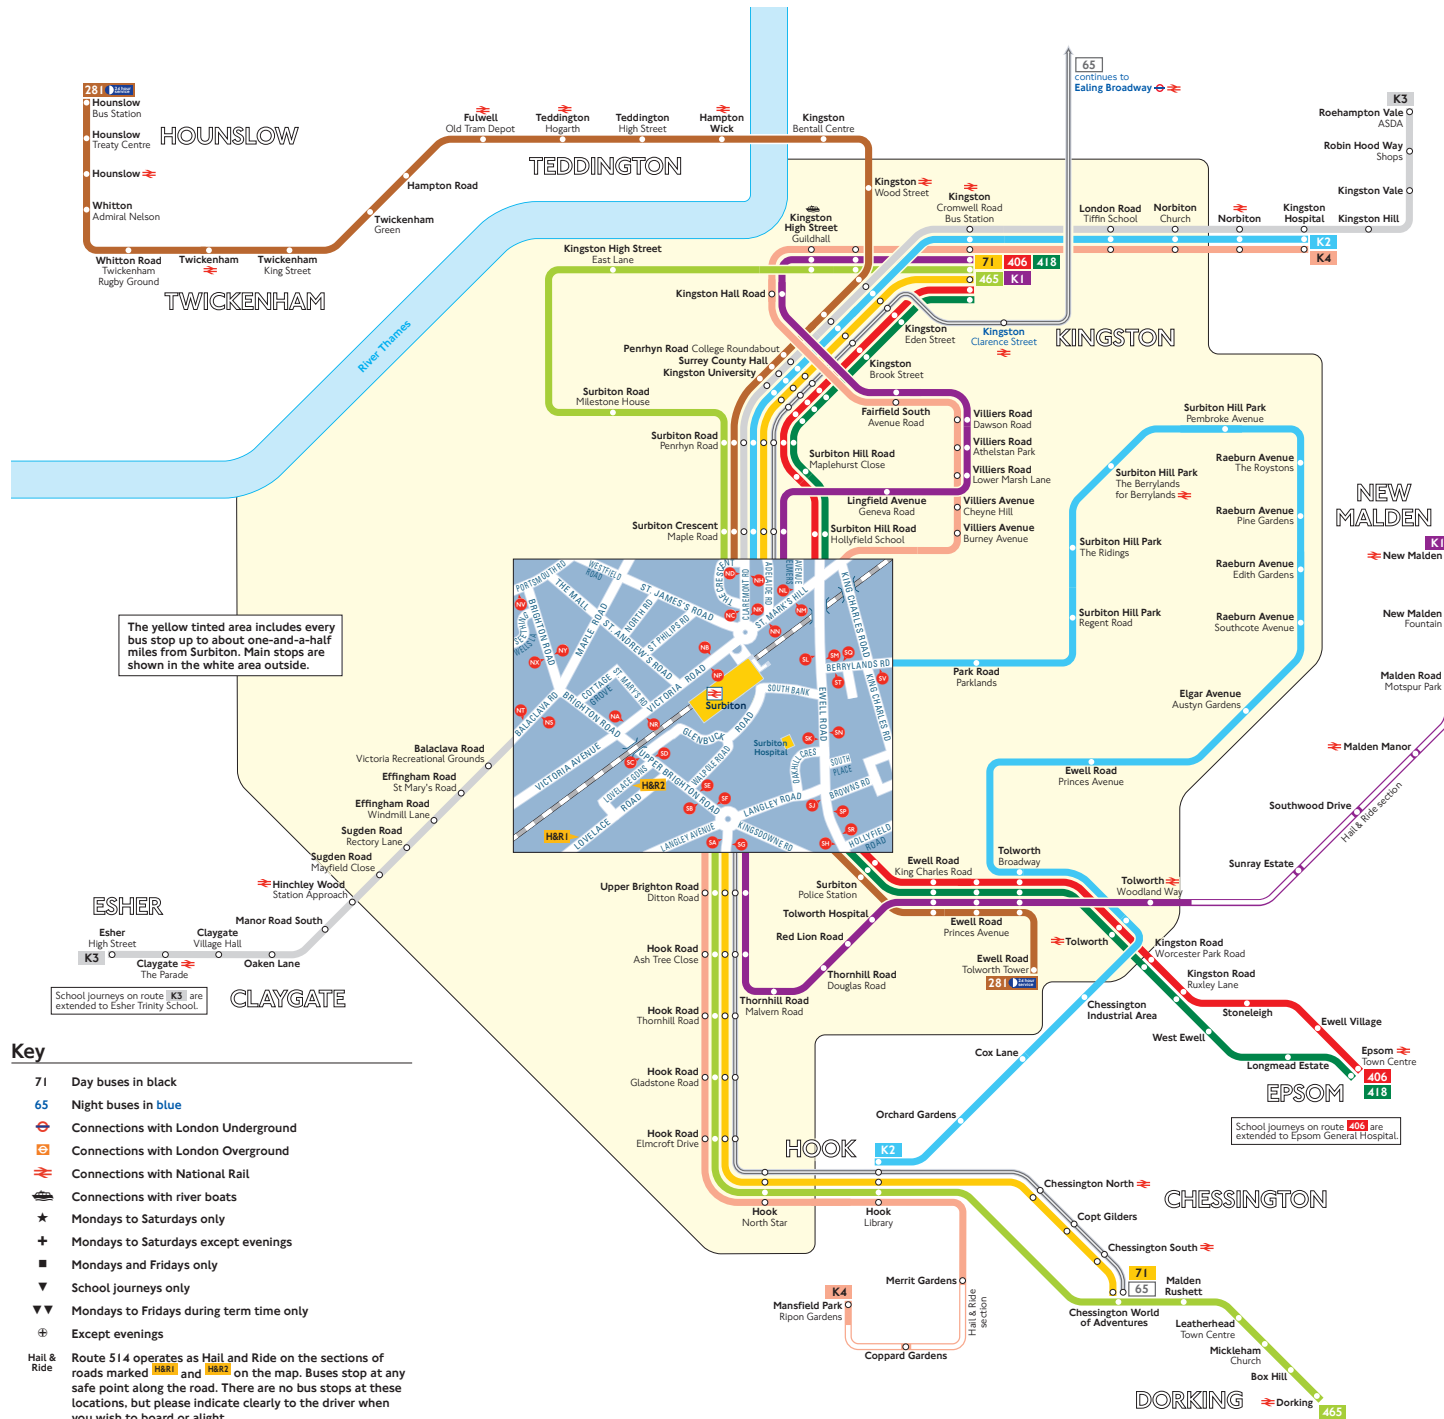

Buses from Surbiton

Route finder

Day buses including 24-hour services

Bus route	Towards	Bus stops
71	Chessington	NA NH NE NW NS SE SD SH ST SV
	Kingston	NA NH NE NW NS SE SD SH ST SV
281	Hounslow	NA NH NE NW NS SE SD SH ST SV
	Tolworth	NA NH NE NW NS SE SD SH ST SV
406	Epsom	NA NH NE NW NS SE SD SH ST SV
	Kingston	NA NH NE NW NS SE SD SH ST SV
418	Epsom	NA NH NE NW NS SE SD SH ST SV
	Kingston	NA NH NE NW NS SE SD SH ST SV
465	Dorking	NA NH NE NW NS SE SD SH ST SV
	Kingston	NA NH NE NW NS SE SD SH ST SV
K1	Kingston	NA NH NE NW NS SE SD SH ST SV
	New Malden	NA NH NE NW NS SE SD SH ST SV
K2	Hook	NA NH NE NW NS SE SD SH ST SV
	Kingston Hospital	NA NH NE NW NS SE SD SH ST SV
K3	Esher	NA NH NE NW NS SE SD SH ST SV
	Roehampton Vale	NA NH NE NW NS SE SD SH ST SV
K4	Kingston Hospital ★	NA NH NE NW NS SE SD SH ST SV
	Mansfield Park ★	NA NH NE NW NS SE SD SH ST SV

Key

- 71 Day buses in black
 - 65 Night buses in blue
 - Connections with London Underground
 - Connections with London Overground
 - Connections with National Rail
 - Connections with river boats
 - ★ Mondays to Saturdays only
 - + Mondays to Saturdays except evenings
 - Mondays and Fridays only
 - ▼ School journeys only
 - ▼▼ Mondays to Fridays during term time only
 - ⊕ Except evenings
- Hail & Ride
- Route 514 operates as Hail and Ride on the sections of roads marked **HBR1** and **HBR2** on the map. Buses stop at any safe point along the road. There are no bus stops at these locations, but please indicate clearly to the driver when you wish to board or alight.

Red discs show the bus stop you need for your chosen bus service. The disc **A** appears on the top of the bus stop in the street (see map of town centre in centre of diagram).