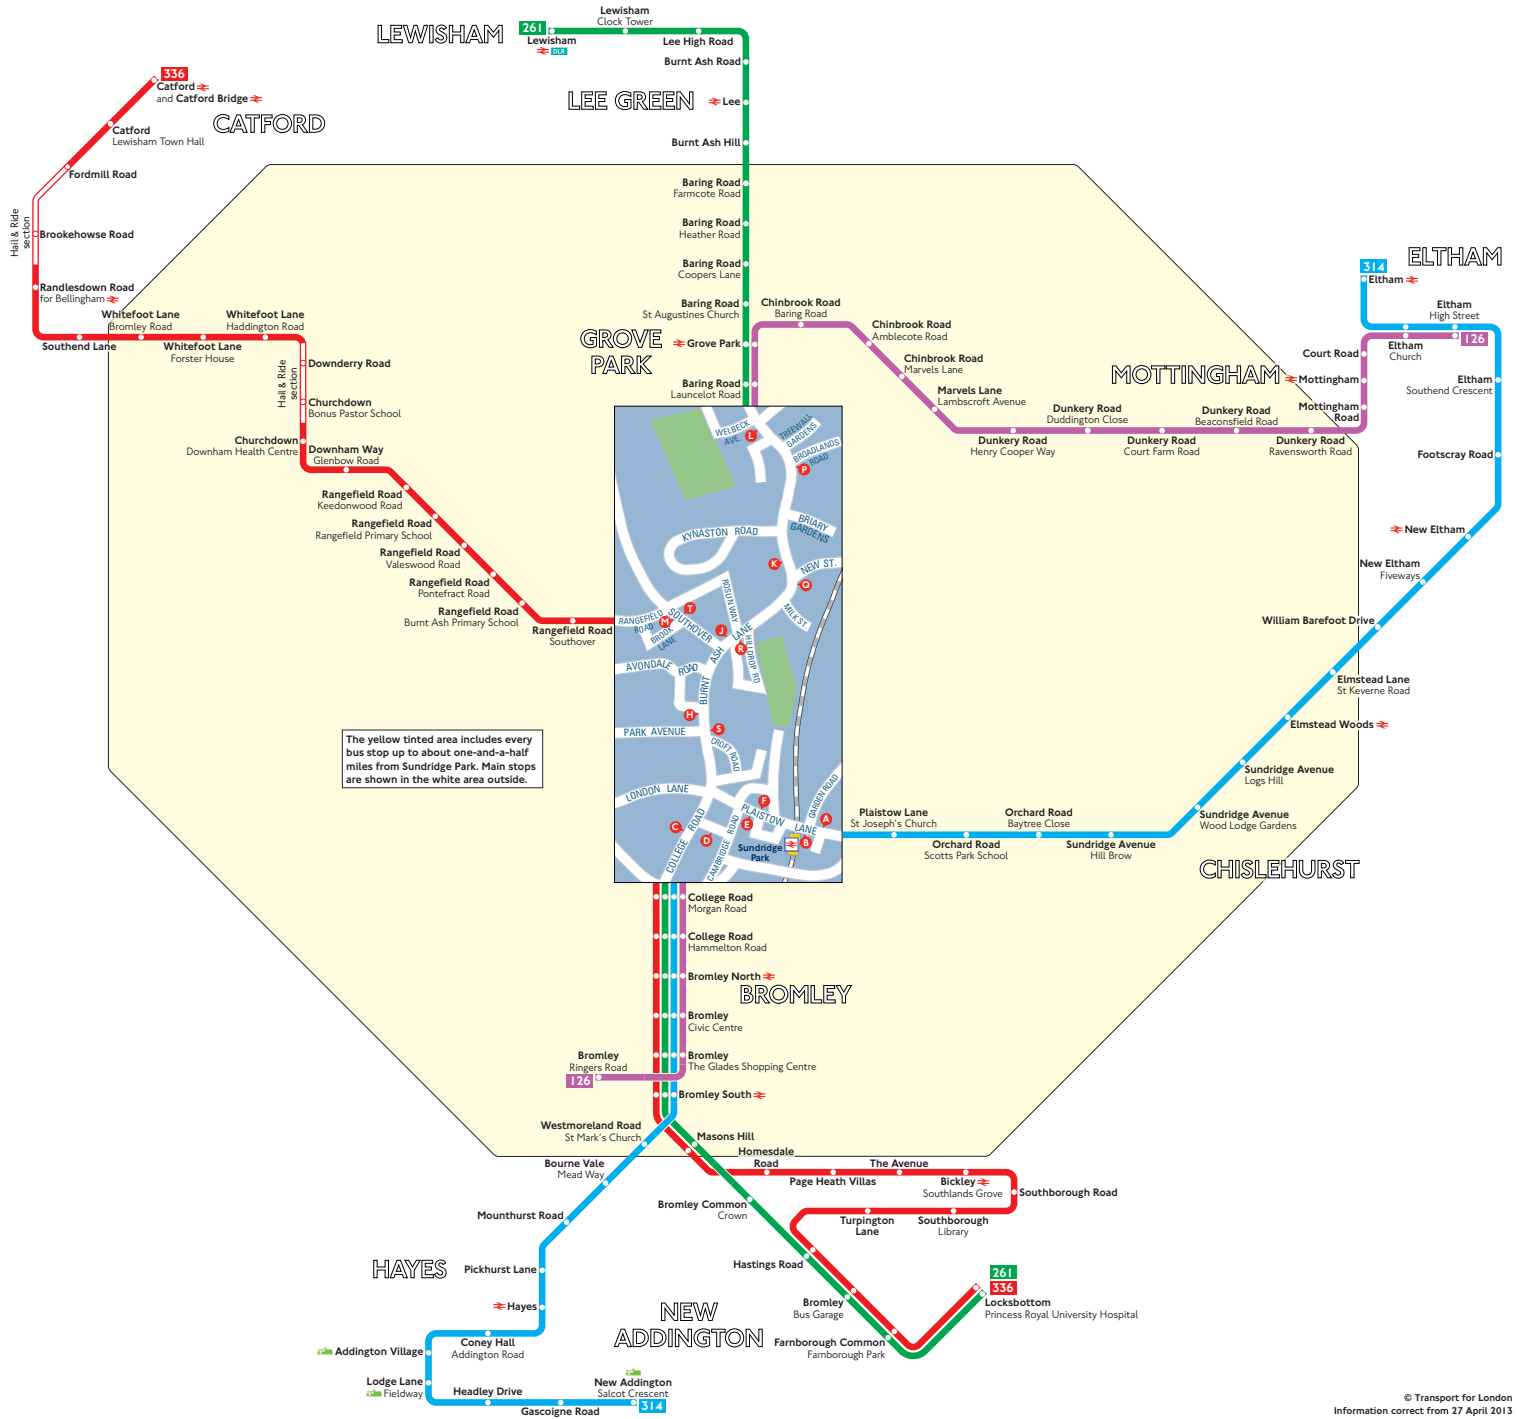

Buses from Sundridge Park and Plaistow

Key

- Connections with National Rail
- Connections with Docklands Light Railway
- Connections with Trams

Red discs show the bus stop you need for your chosen bus service. The disc appears on the top of the bus stop in the street (see map of town centre in centre of diagram).

Route finder

Day buses

Bus route	Towards	Bus stops
126	Eltham	C H J K L
	Bromley	D P Q R S
261	Lewisham	C H J K L
	Locksbottom	D P Q R S
314	Eltham	A C F
	New Addington	B D E
336	Catford	C H M
	Locksbottom	D S T