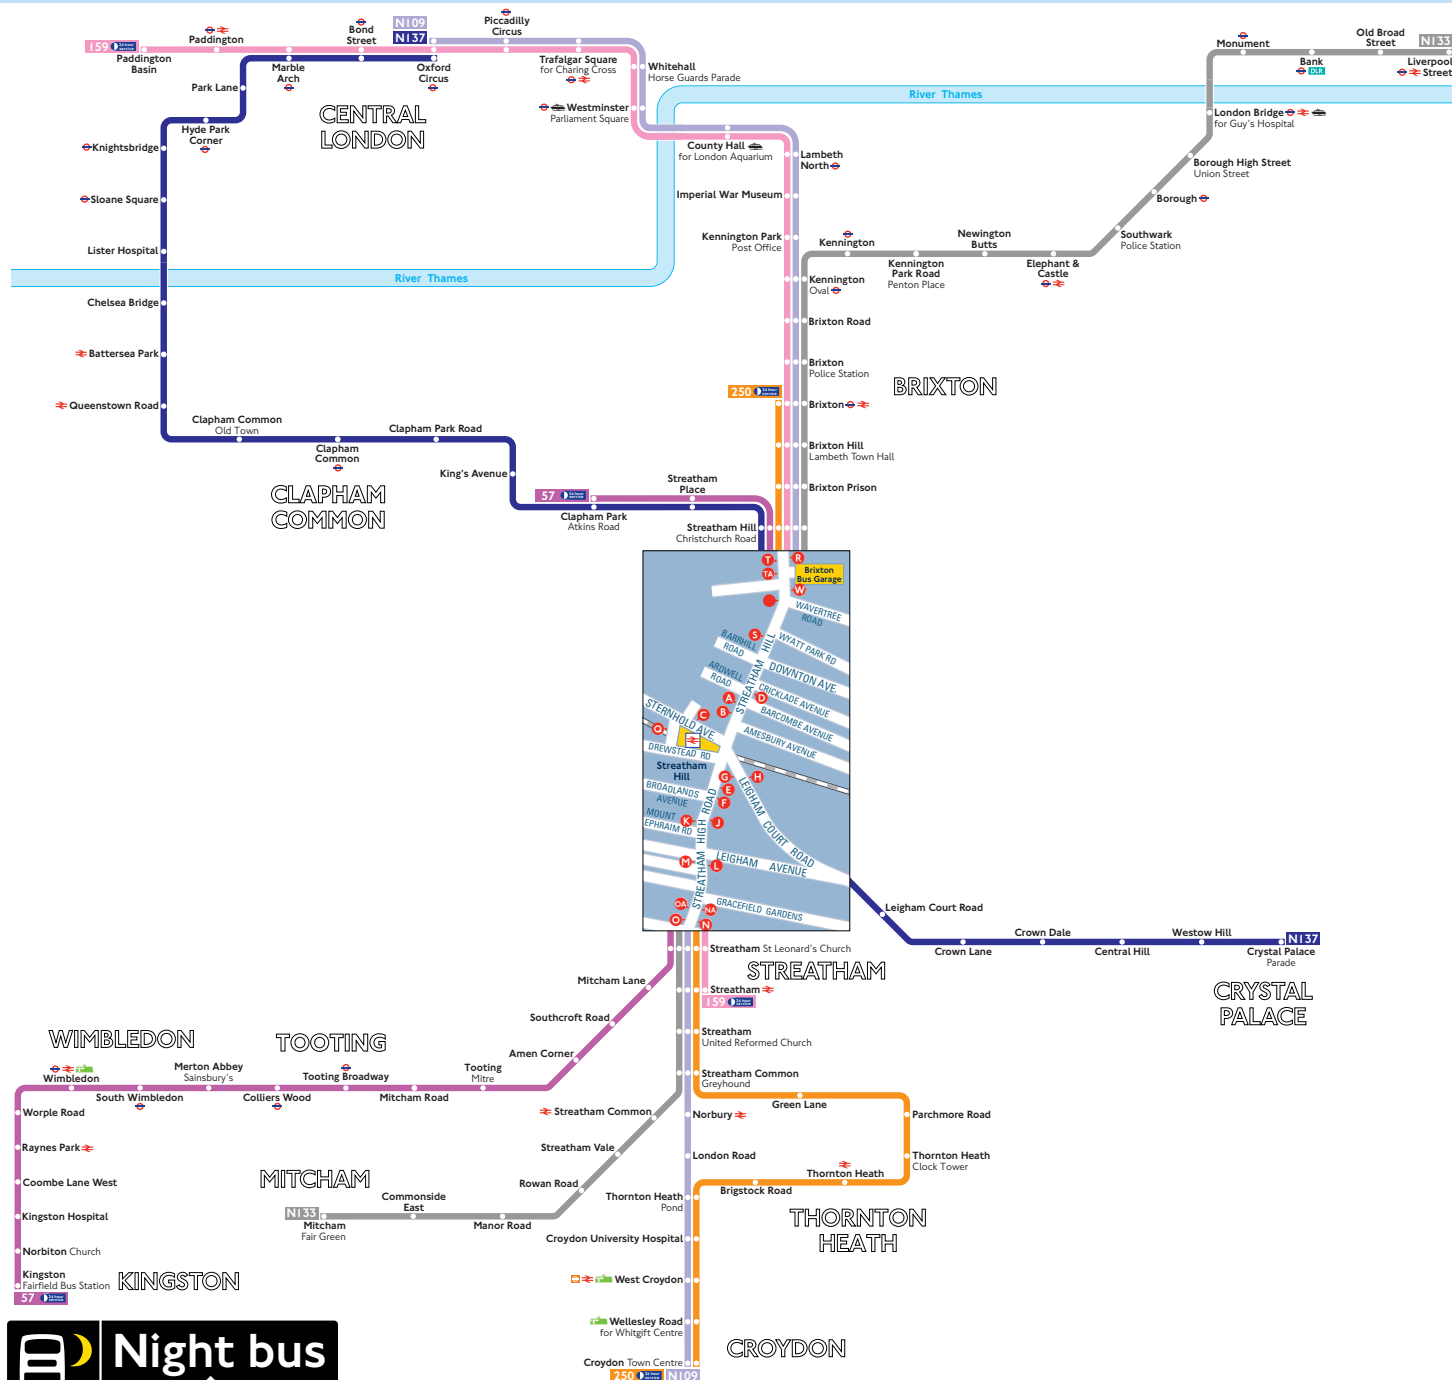

Night buses from Streatham Hill

Key

- Connections with London Underground
 - Connections with London Overground
 - Connections with National Rail
 - Connections with Docklands Light Railway
 - Connections with river boats
 - Connections with Tramlink
- A** Red discs show the bus stop you need for your chosen bus service. The disc appears on the top of the bus stop in the street (see map of town centre in centre of diagram).

Route finder

Night buses including 24-hour services

Bus route	Towards	Bus stops
57	Clapham Park	A K M O S T A
	Kingston	D E J L N A W
159	Paddington Basin	A K M O A S T
	Streatham	D F J L N W
250	Brixton	A K M O A S T
	Croydon	D F J L N W
N109	Croydon	D F J L N W
	Oxford Circus	A K M O A S T
N133	Liverpool Street	B K M O S T A
	Mitcham	D E J L N A W
N137	Crystal Palace	D H W
	Oxford Circus	B G S T A

Day buses

For day bus information, please see separate poster