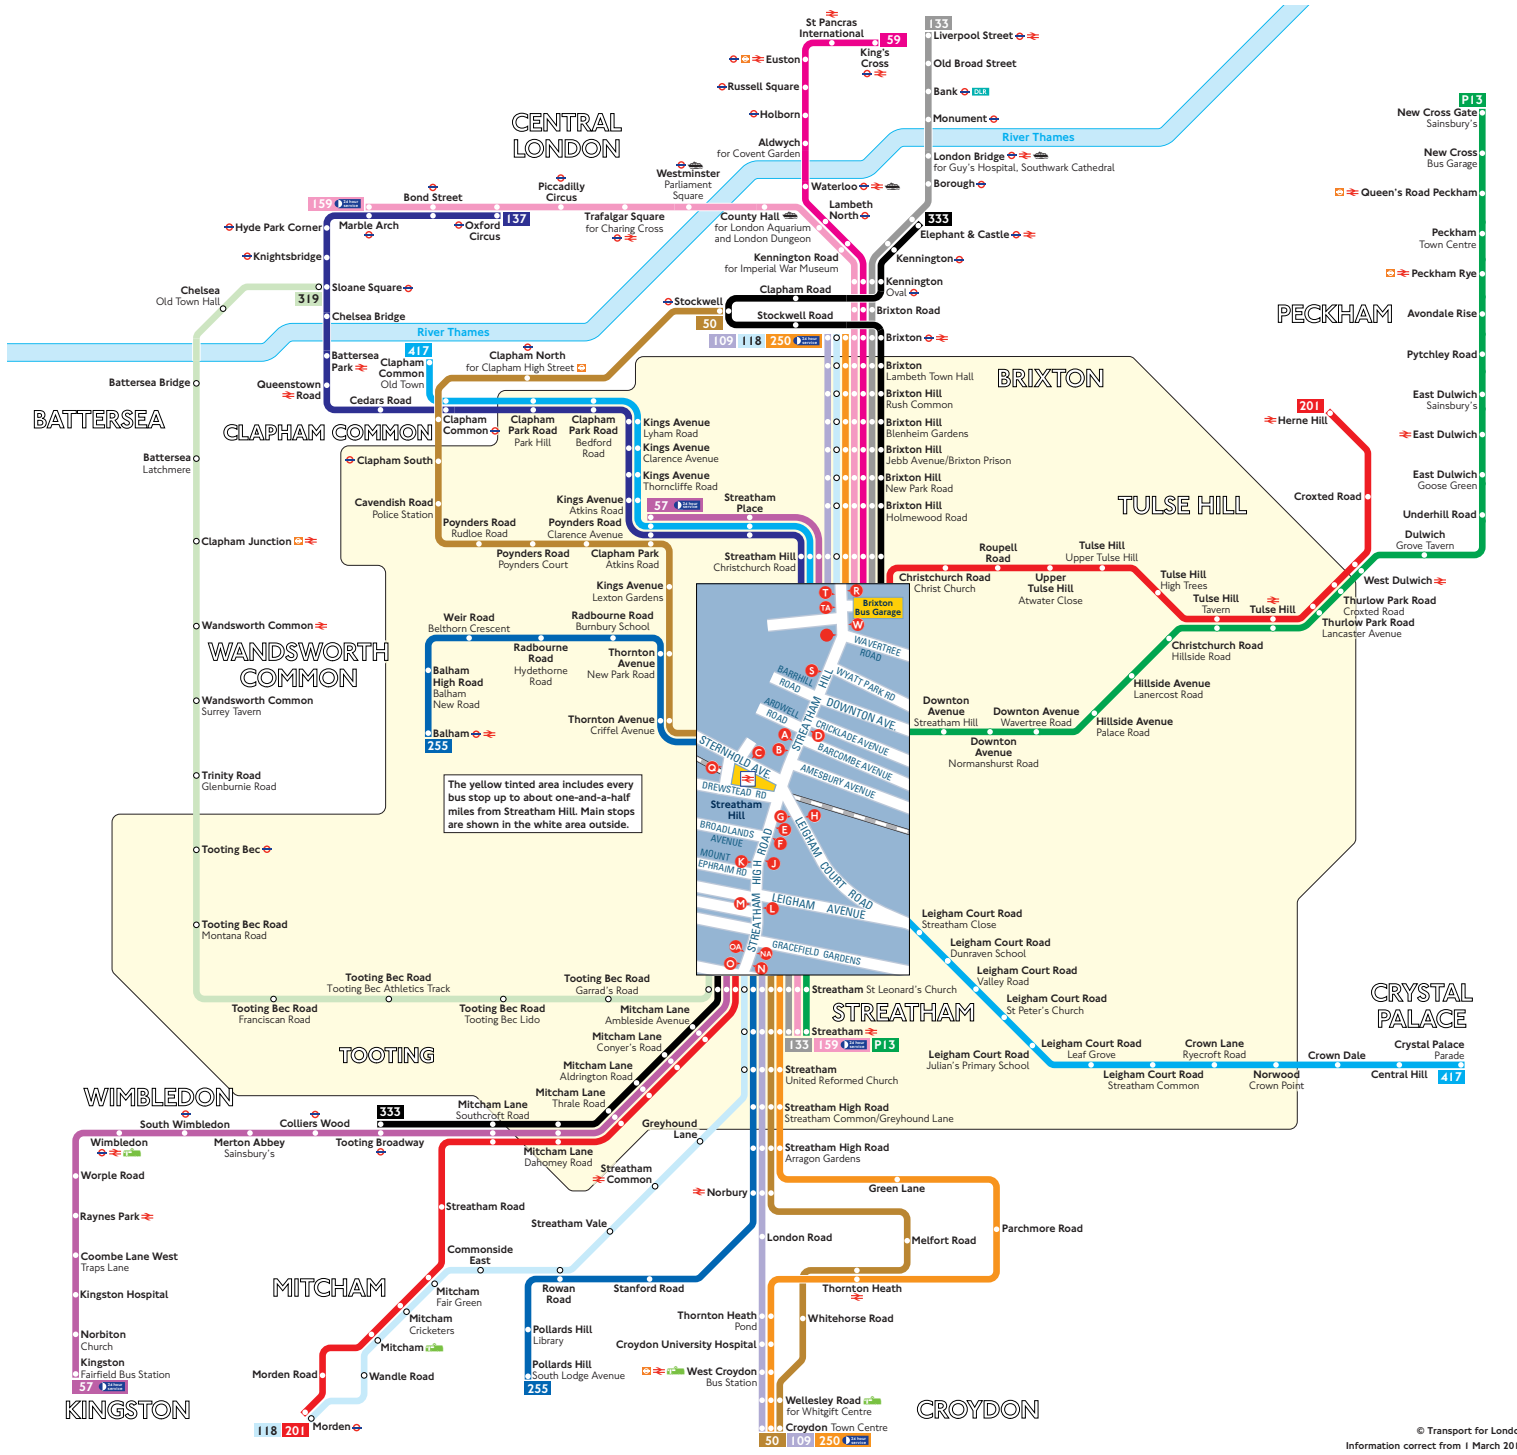

Buses from Streatham Hill

Key

- Connections with London Underground
- Connections with London Overground
- Connections with National Rail
- Connections with Docklands Light Railway
- Connections with river boats
- Connections with Tramlink

Red discs show the bus stop you need for your chosen bus service. The disc appears on the top of the bus stop in the street (see map of town centre in centre of diagram).

Route finder

Day buses including 24-hour services

Bus route	Towards	Bus stops
50	Croydon	C F J L N K M O S T
57	Stockwell	K M O S T
59	Clapham Park	A K M O S T
109	Kingston	D E J L N W
118	King's Cross	T
133	Brixton	A K M O S T
137	Croydon	D E J L N W
159	Brixton	A K M O S T
201	Morden	D E J L N W
250	Brixton	D E J L N W
255	Croydon	D E J L N W
319	Balham	K M O O
333	Pollards Hill	C E J L N
417	Sloane Square	D E J L N W
477	Elephant & Castle	A K M O S T
478	Tooting Broadway	D E J L N W
479	Clapham Common	B G S T
480	Crystal Palace	D H W
P13	New Cross	B K M O
P13	Streatham	D E J L N

Night buses

For night bus information, please see separate poster