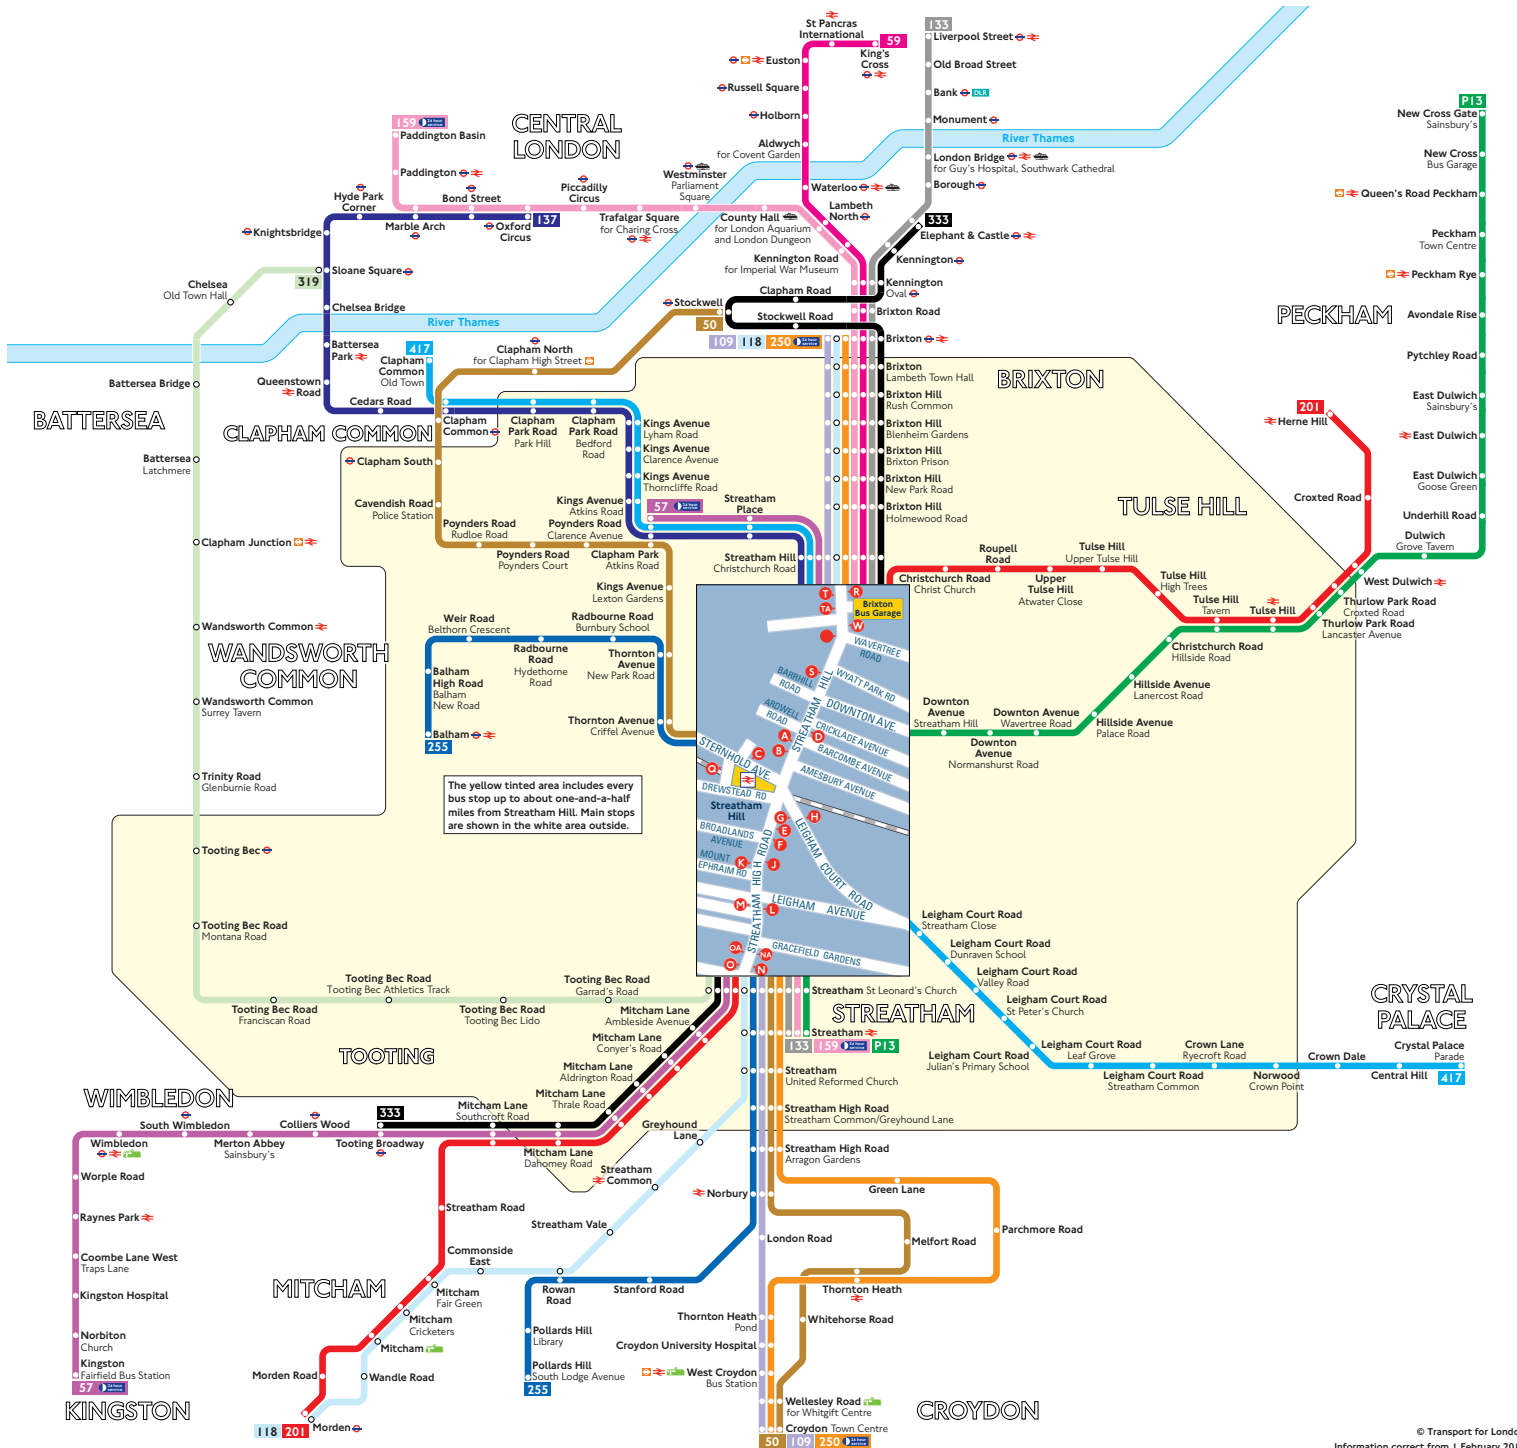

Buses from Streatham Hill

Key

- Connections with London Underground
- Connections with London Overground
- Connections with National Rail
- Connections with Docklands Light Railway
- Connections with river boats
- Connections with Tramlink

Red discs show the bus stop you need for your chosen bus service. The disc appears on the top of the bus stop in the street (see map of town centre in centre of diagram).

Route finder

Day buses including 24-hour services

Bus route	Towards	Bus stops
50	Croydon	C F J L N
57	Stockwell	K M S O
59	Clapham Park	A K M O S T
109	Kingston	D E J L N W
118	King's Cross	T
133	Brixton	A K M S T
137	Croydon	D E J L N W
159	Brixton	A K M O S T
201	Morden	D E J L N W
250	Brixton	A K M O S T
255	Croydon	D E J L N W
319	Balham	K M O O
333	Pollards Hill	C E J L N
417	Sloane Square	D E J L N W
P13	Elephant & Castle	B K M O S T
	Tooting Broadway	D E J L N W
	Clapham Common	B G S T
	Crystal Palace	D H W
	New Cross	B K M O
	Streatham	D E J L N

Night buses

For night bus information, please see separate poster