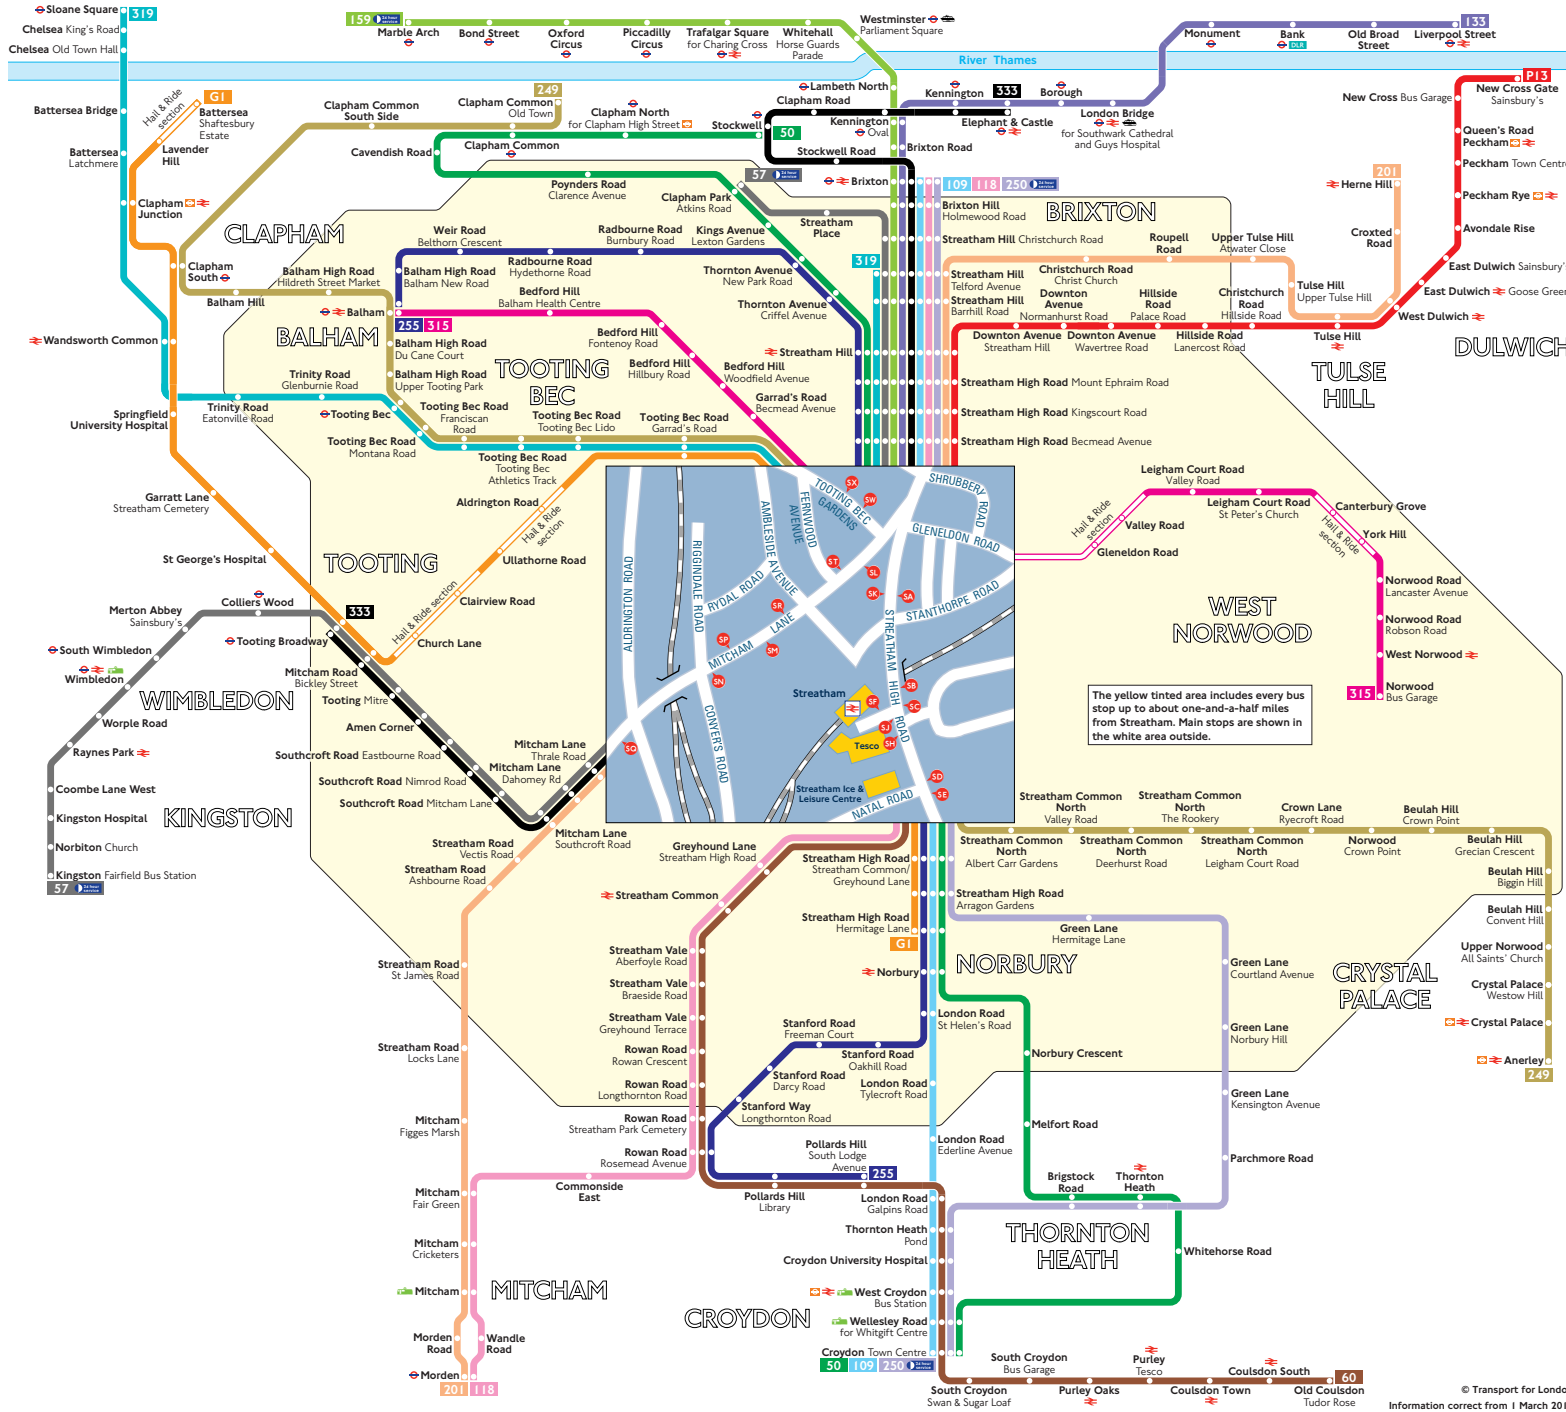

Buses from Streatham

Key

- Connections with London Underground
- Connections with National Rail
- Connections with Docklands Light Railway
- Connections with river boats
- Connections with Tramlink

Red discs show the bus stop you need for your chosen bus service. The disc appears on the top of the bus stop in the street (see map of town centre in centre of diagram).

Route finder

Day buses including 24-hour services

Bus route	Towards	Bus stops
50	Croydon Stockwell	SA SC SD SJ SK
57	Clapham Park Kingston	SP SR ST SL SM SN SO
60 109	Old Coulsdon Brixton Croydon	OT ST SK SA SC SD
118	Brixton Morden	SK SA SB SE
133 159	Liverpool Street Marble Arch	SP SK SP SK
201	Herne Hill Morden	SP SR ST SL SM SN SO
249	Anerley Clapham Common	SA SB SE SX SH SK SL
250	Brixton Croydon	SJ SK SA SC SD
255	Balham Pollards Hill	SH SK SA SB SD
315	Balham West Norwood	SK SL SX
319	Sloane Square Streatham Hill	SL SX
333	Elephant & Castle Tooting Broadway	SP SR ST SL SM SN SO
G1	Battersea Streatham High Road	SH SK SL SA SC SD SX
PI3	New Cross	SP SK

Night buses

For night bus information, please see separate poster.