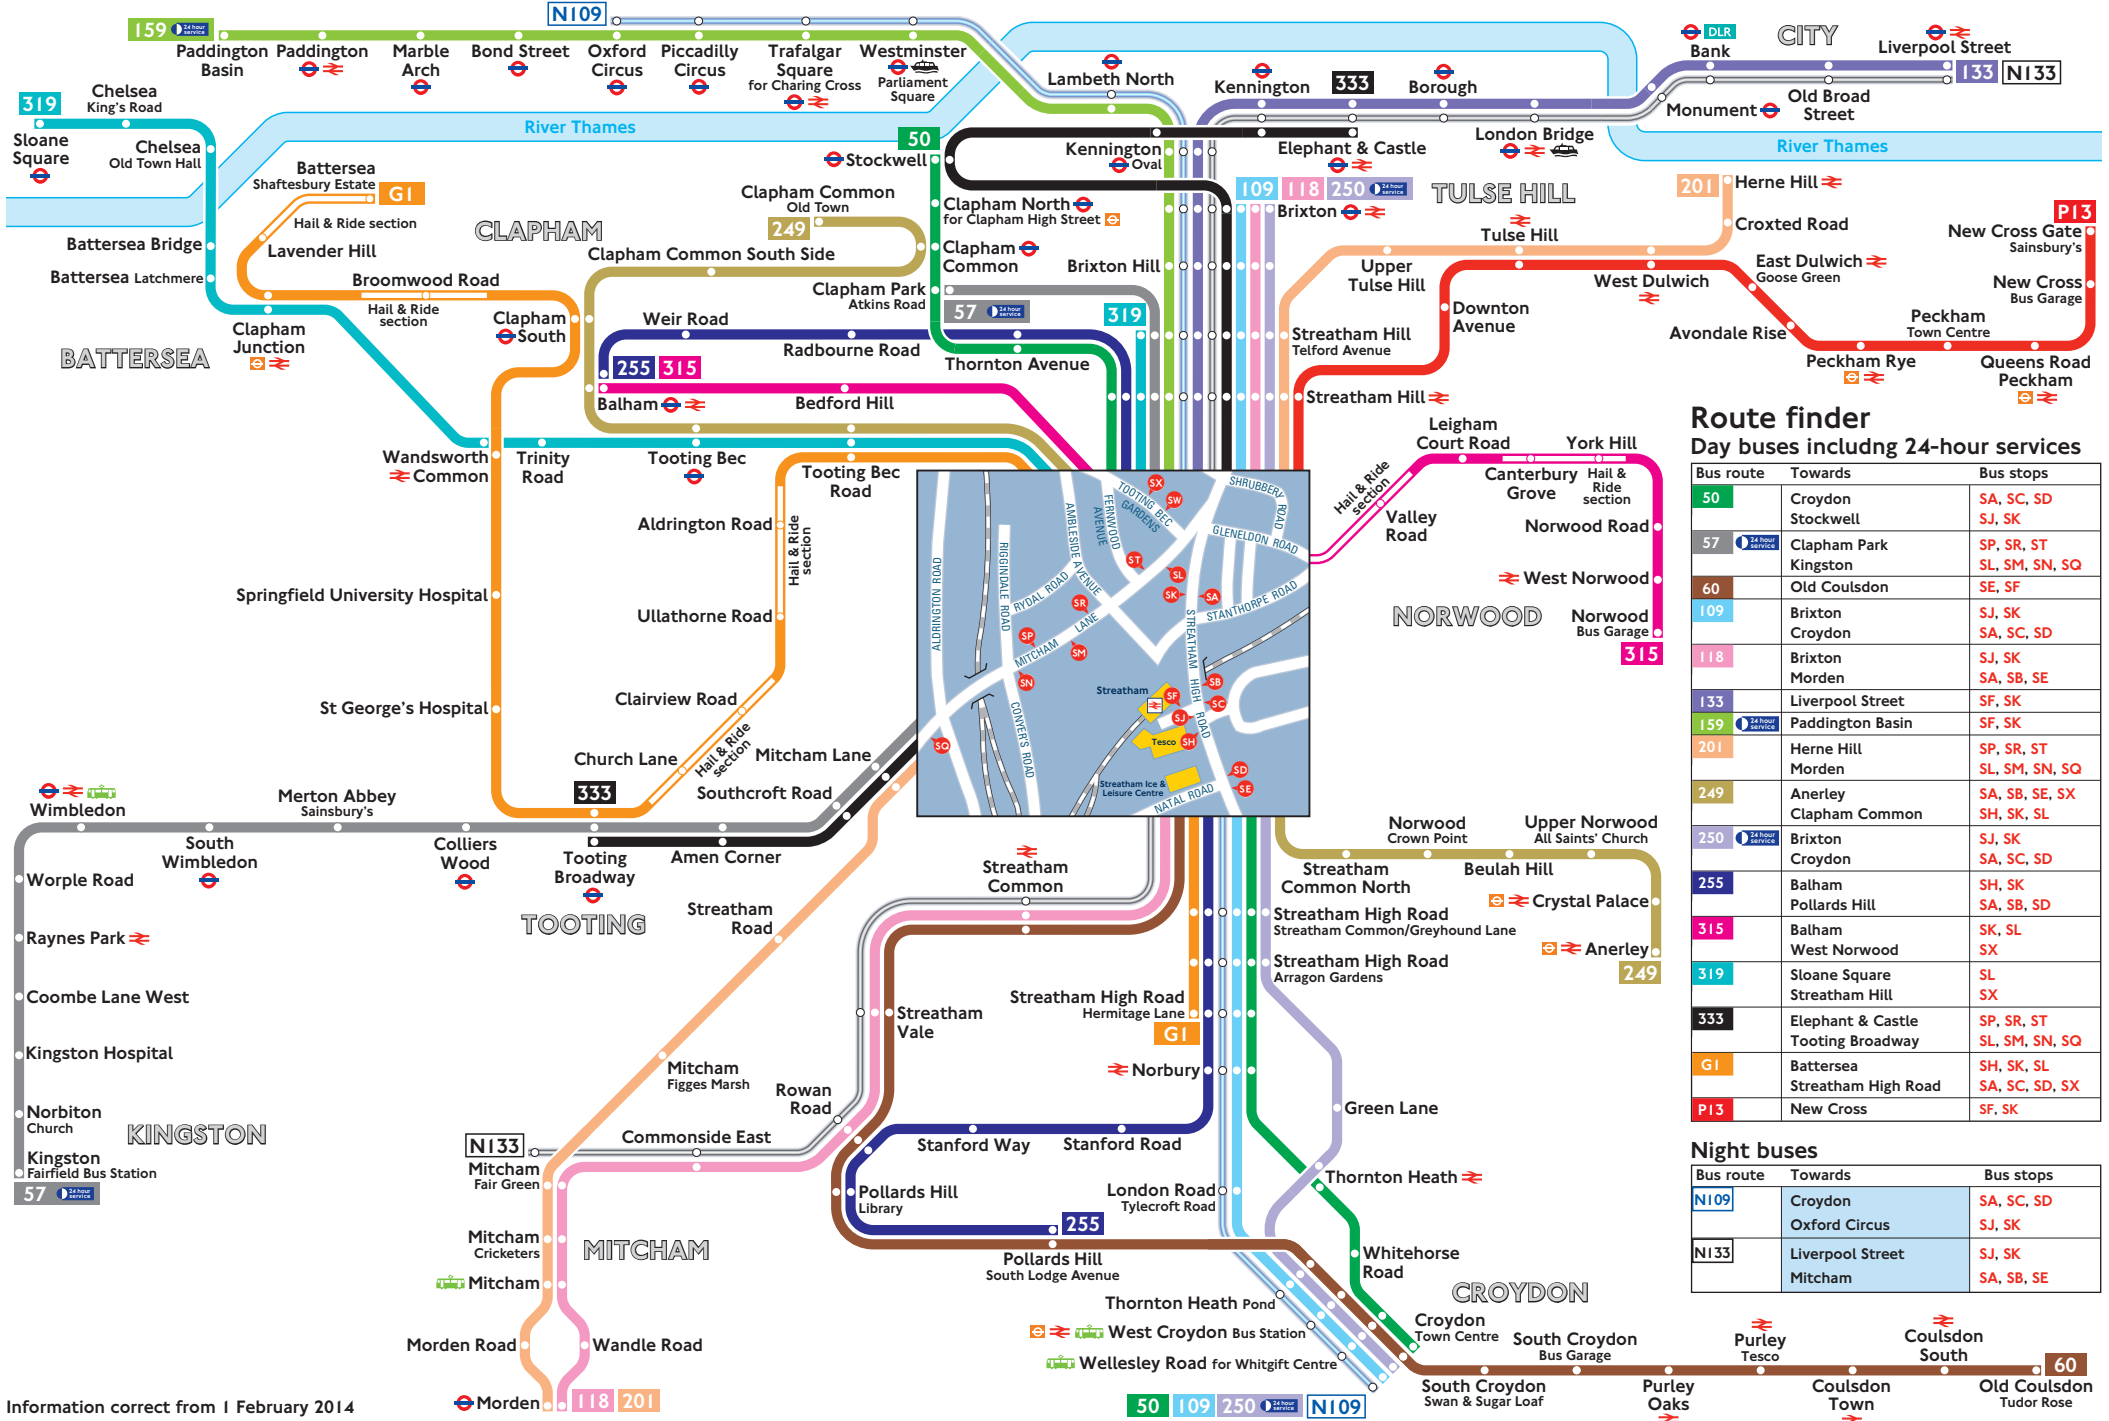

Buses from Streatham

Route finder Day buses including 24-hour services

Bus route	Towards	Bus stops
50	Croydon Stockwell	SA, SC, SD SJ, SK
57	Clapham Park Kingston	SP, SR, ST SL, SM, SN, SO
60	Old Coulsdon	SE, SF
109	Brixton Croydon	SJ, SK SA, SC, SD
118	Brixton Morden	SJ, SK SA, SB, SE
133	Liverpool Street	SF, SK
159	Paddington Basin	SF, SK
201	Herne Hill Morden	SP, SR, ST SL, SM, SN, SO
249	Anerley Clapham Common	SA, SB, SE, SX SH, SK, SL
250	Brixton Croydon	SJ, SK SA, SC, SD
255	Balham Pollards Hill	SH, SK SA, SB, SD
315	Balham West Norwood	SK, SL SX
319	Sloane Square Streatham Hill	SL SX
333	Elephant & Castle Tooting Broadway	SP, SR, ST SL, SM, SN, SO
G1	Battersea Streatham High Road	SH, SK, SL SA, SC, SD, SX
P13	New Cross	SF, SK

Night buses

Bus route	Towards	Bus stops
N109	Croydon Oxford Circus	SA, SC, SD SJ, SK
N133	Liverpool Street Mitcham	SJ, SK SA, SB, SE