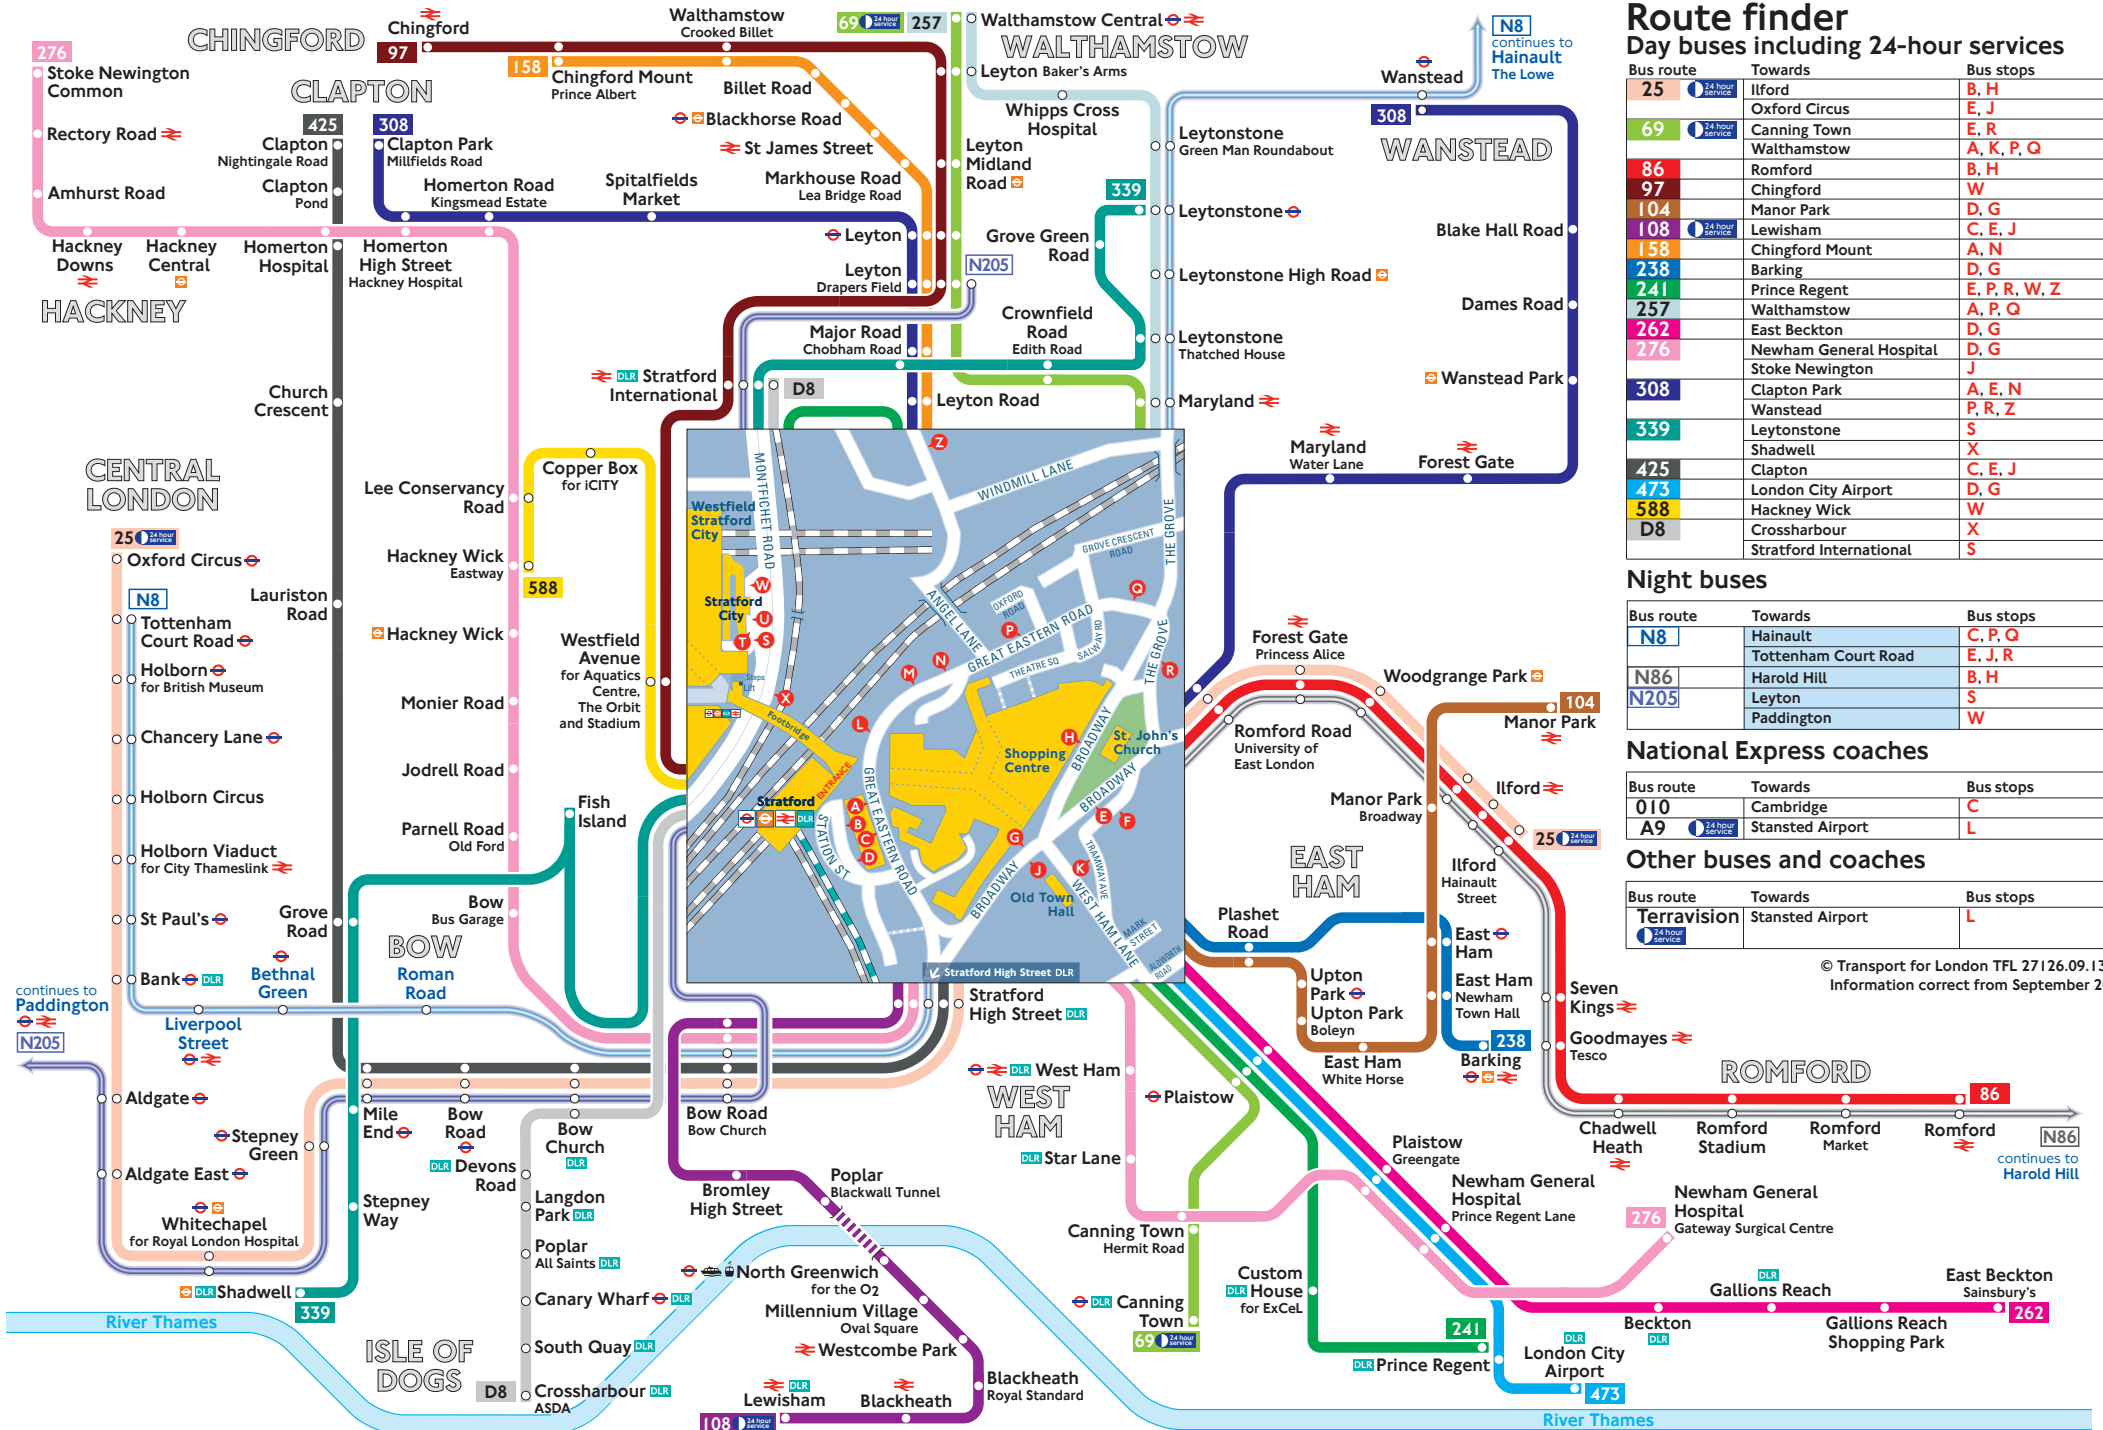

Buses from Stratford

Route finder Day buses including 24-hour services

| Bus route | Towards | Bus stops |
|-----------|-------------------------|---------------|
| 25 | Ilford | B, H |
| | Oxford Circus | E, J |
| 69 | Canning Town | E, R |
| | Walthamstow | A, K, P, Q |
| 86 | Romford | B, H |
| 97 | Chingford | W |
| 104 | Manor Park | D, G |
| 108 | Lewisham | C, E, J |
| 158 | Chingford Mount | A, N |
| 238 | Barking | D, G |
| 241 | Prince Regent | E, P, R, W, Z |
| 257 | Walthamstow | A, P, Q |
| 262 | East Beckton | D, G |
| 276 | Newham General Hospital | D, G |
| | Stoke Newington | J |
| 308 | Clapton Park | A, E, N |
| | Wanstead | P, R, Z |
| 339 | Leytonstone | S |
| | Shadwell | X |
| 425 | Clapton | C, E, J |
| 473 | London City Airport | D, G |
| 588 | Hackney Wick | W |
| D8 | Crossharbour | X |
| | Stratford International | S |

Night buses

| Bus route | Towards | Bus stops |
|-----------|----------------------|-----------|
| N8 | Hainault | C, P, Q |
| | Tottenham Court Road | E, J, R |
| N86 | Harold Hill | B, H |
| N205 | Leyton | S |
| | Paddington | W |

National Express coaches

| Bus route | Towards | Bus stops |
|-----------|------------------|-----------|
| 010 | Cambridge | C |
| A9 | Stansted Airport | L |

Other buses and coaches

| Bus route | Towards | Bus stops |
|-------------|------------------|-----------|
| Terravision | Stansted Airport | L |

© Transport for London TFL 27.126.09.13 (T)
Information correct from September 2013