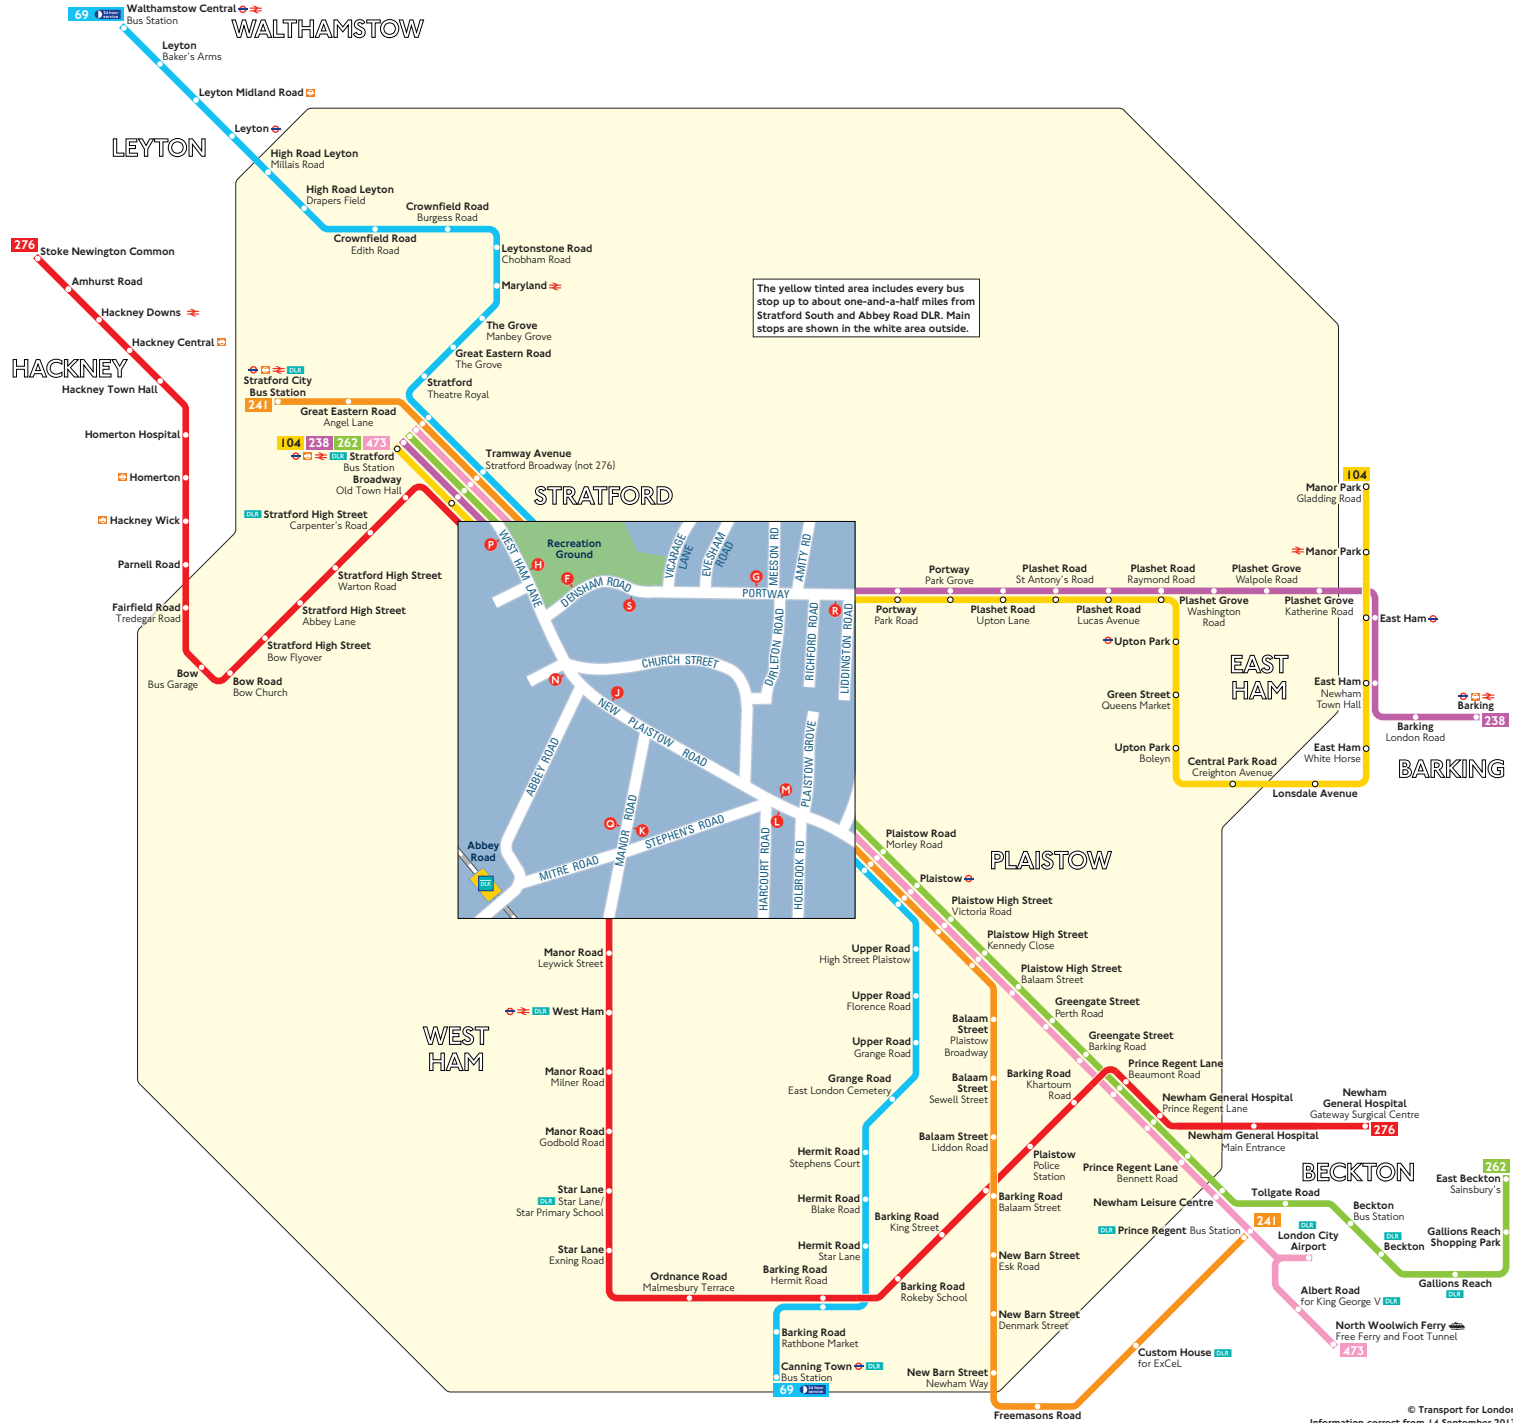

Buses from Stratford South and Abbey Road DLR

Key

- Connections with London Underground
- Connections with National Rail
- Connections with Docklands Light Railway
- Connections with river boats

Red discs show the bus stop you need for your chosen bus service. The disc **A** appears on the top of the bus stop in the street (see map of town centre in centre of diagram).

Route finder

Day buses including 24-hour services

Bus route	Towards	Bus stops
69	Canning Town	H J M
	Walthamstow	L N P
104	Manor Park	F G H
	Stratford	P R S
238	Barking	F G H
	Stratford	P R S
241	Prince Regent	H J M
	Stratford City Bus Station	L N P
262	East Beckton	H J M
	Stratford	L N P
276	Newham General Hospital	H J K
	Stoke Newington Common	N P O
473	North Woolwich	H J M
	Stratford	L N P