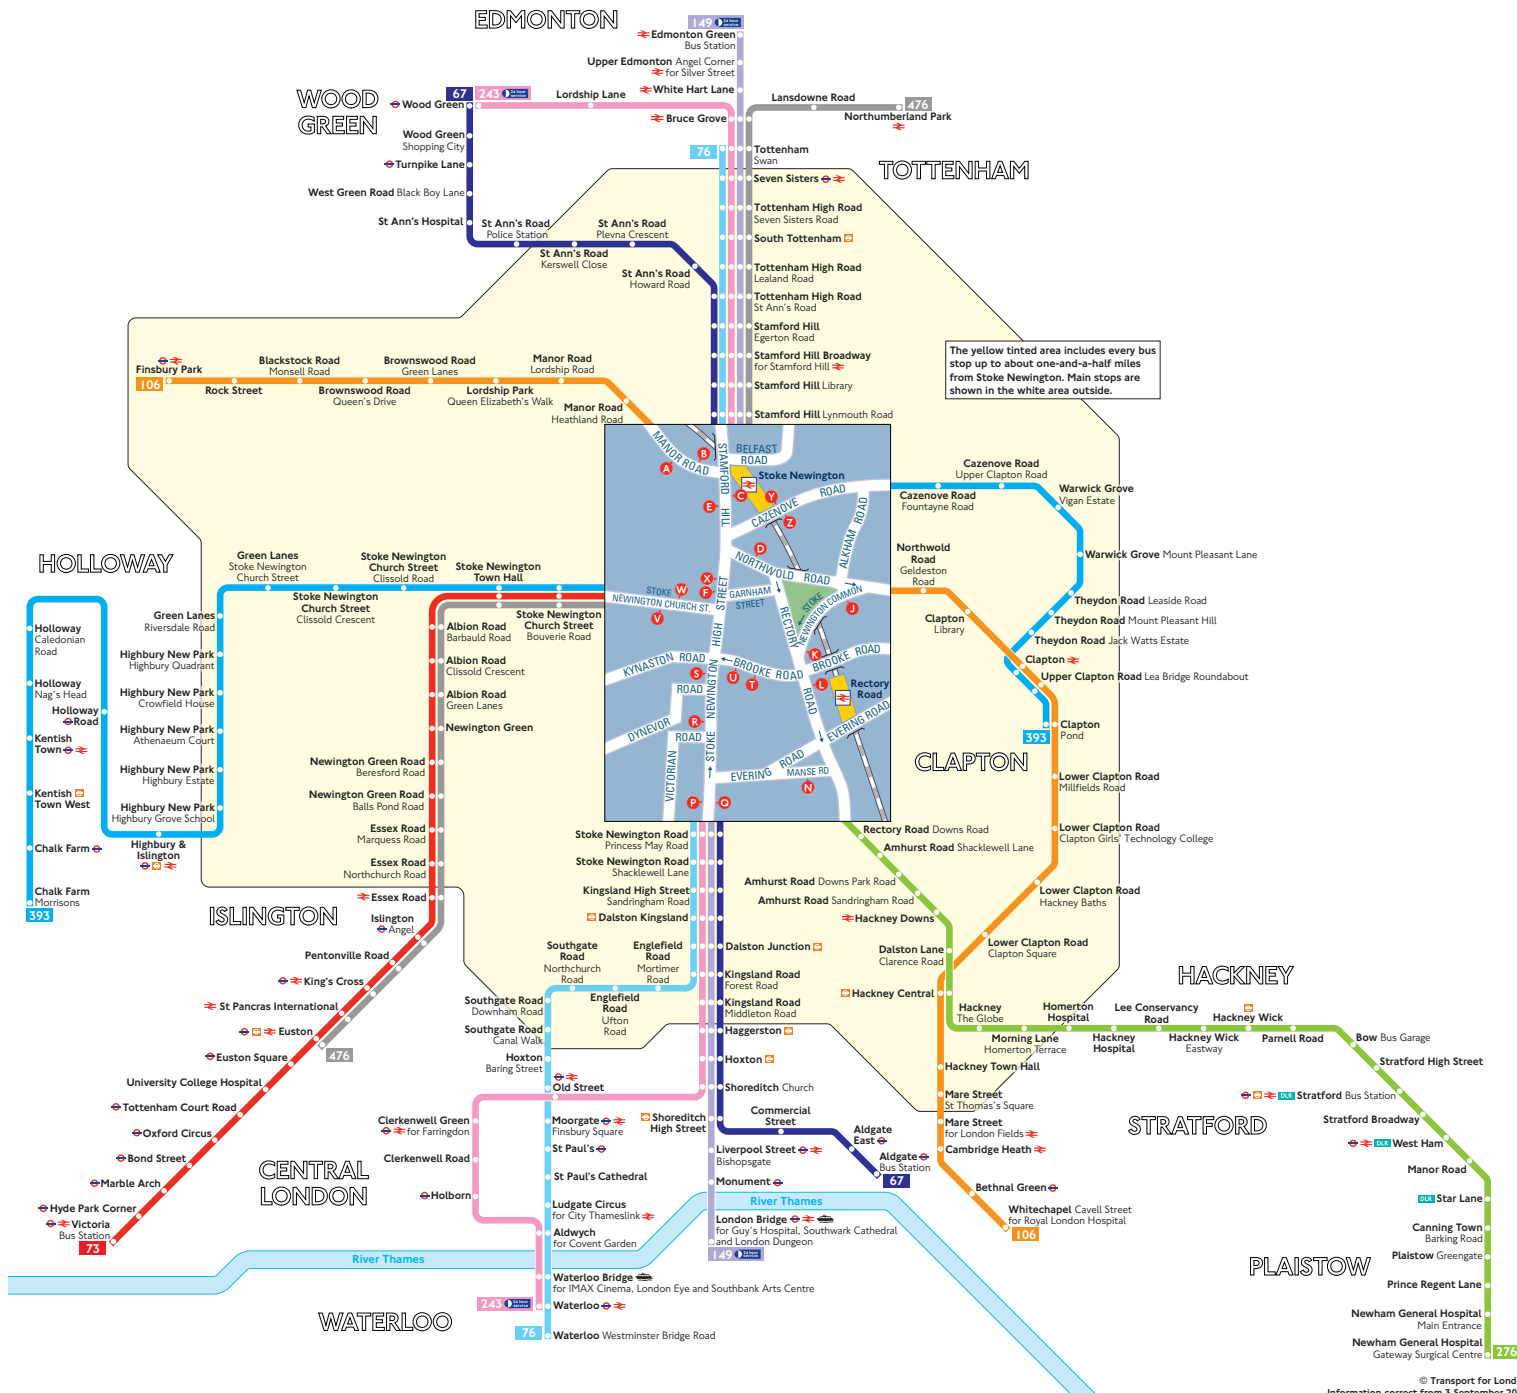

Buses from Stoke Newington

Key

- Connections with London Underground
- Connections with London Overground
- Connections with National Rail
- DLR Connections with Docklands Light Railway
- Connections with river boats

Red discs show the bus stop you need for your chosen bus service. The disc appears on the top of the bus stop in the street (see map of town centre in centre of diagram).

Route finder

Day buses including 24-hour services

| Bus route | Towards | Bus stops |
|-----------|-------------------------|-----------|
| 67 | Aldgate | C D L N O |
| | Wood Green | E P R S X |
| 73 | Victoria | K U V |
| | Tottenham | E P R S X |
| 76 | Waterloo | C D L N O |
| | Finsbury Park | A E F J T |
| 106 | Whitechapel | B C D |
| | Edmonton Green | E P R S X |
| 149 | London Bridge | C D L N O |
| | Waterloo | C D L N O |
| 243 | Wood Green | E P R S X |
| | Newham General Hospital | K L |
| 276 | Chalk Farm | D J U V Z |
| | Clapton | F W Y |
| 393 | Clapton | F W Y |
| | Euston | C D U V |
| 476 | Northumberland Park | E W X |

Night buses

For night bus information, please see separate poster.