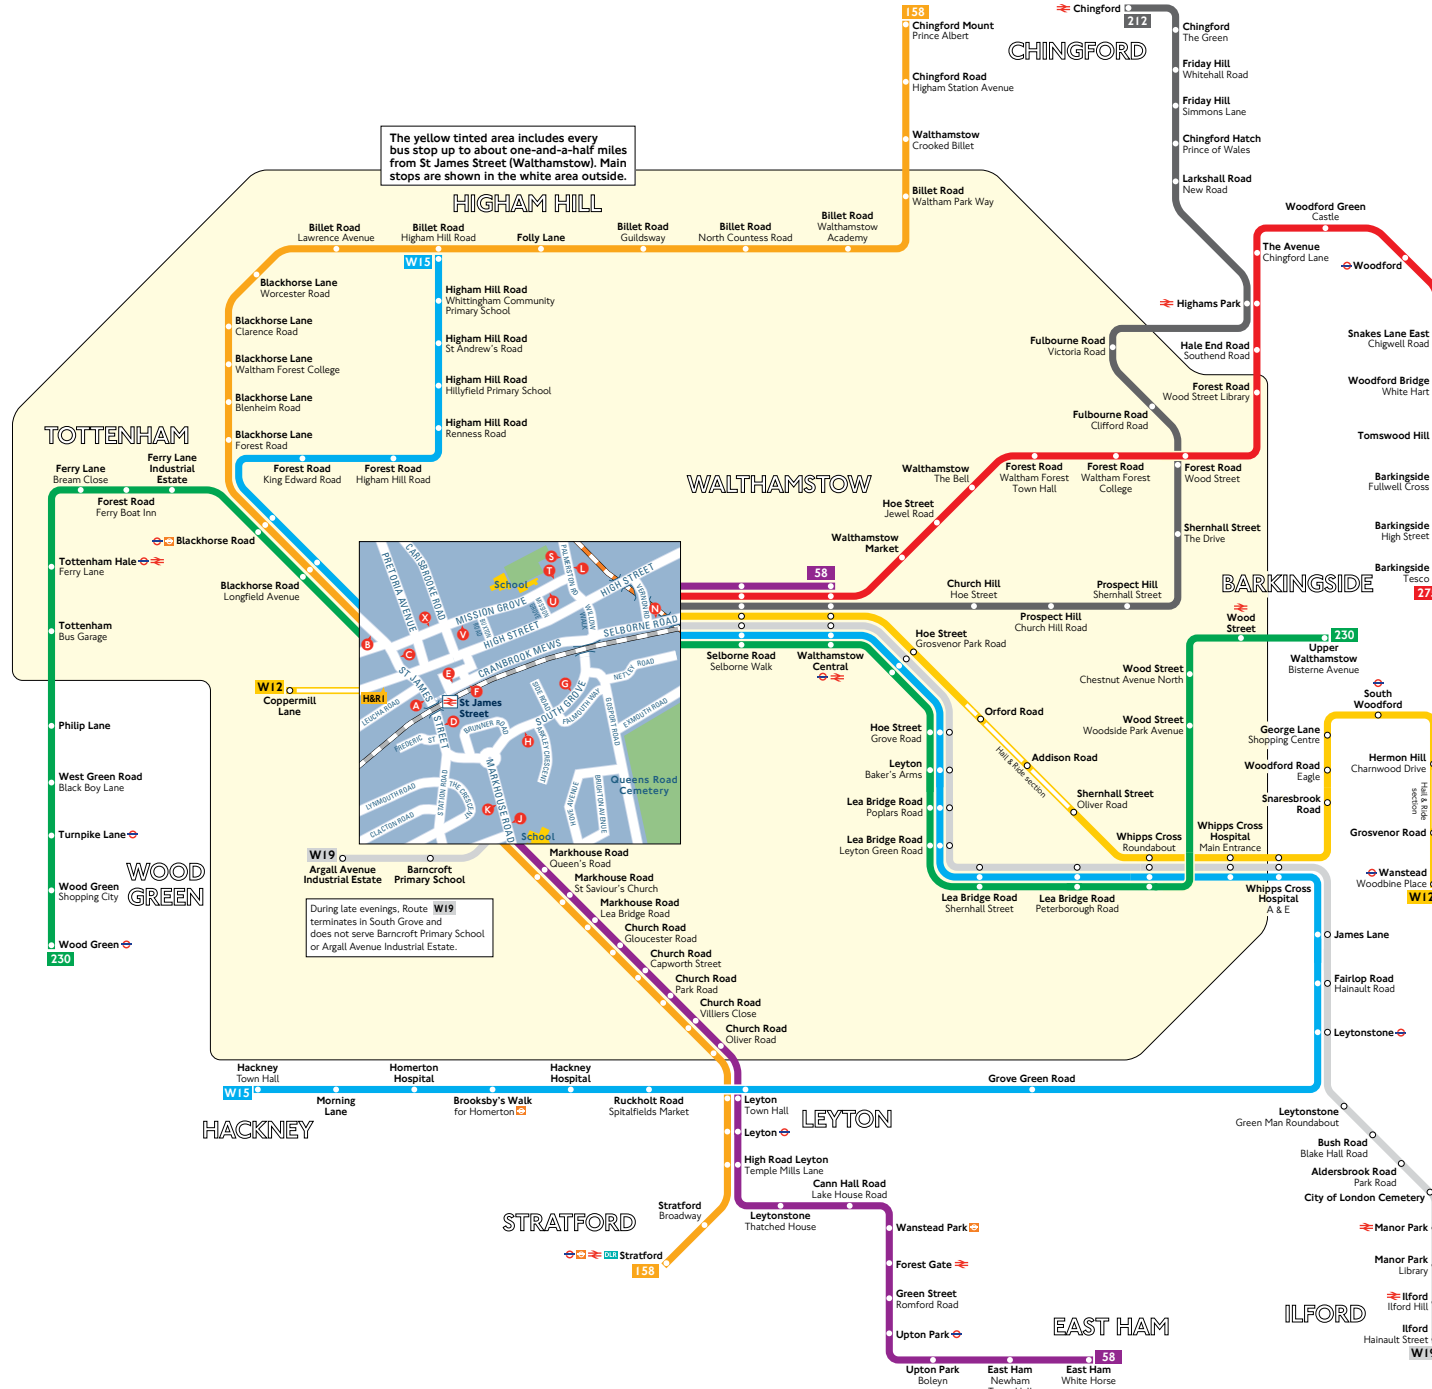

Buses from St James Street (Walthamstow)

Route finder

Day buses

Bus route	Towards	Bus stops
58	East Ham	H J
	Walthamstow Central	G K N
158	Chingford Mount	A B K
	Stratford	C D J
212	Chingford	E N
230	Upper Walthamstow	C D G N
	Wood Green	A B H
275	Barkingside	E N
W12	Coppermill Lane	C U V H&R I
	Wanstead	N T X
W15	Hackney	C D G N
	Higham Hill	A B H
W19	Argall Avenue Industrial Estate +	H J
	Ilford	G K N

+ Mondays to Saturdays except evenings