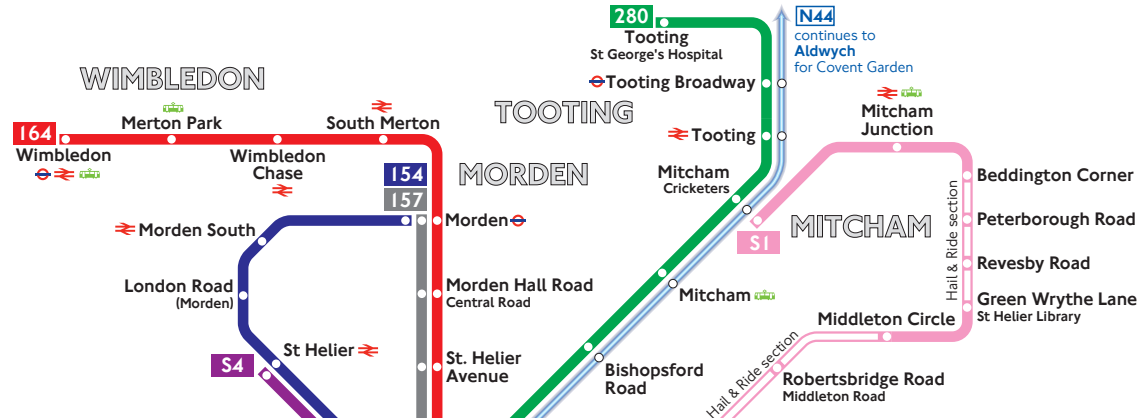

Buses from St Helier Hospital and Rose Hill

Route finder

Night buses

Bus route	Towards	Bus stops
151	Wallington	HB, RK, RS, RW
	Worcester Park	HA, RL, RP, RU
154	Morden	RC, RS, RW
	West Croydon	RD, RP, RU
157	Crystal Palace	HB, RG, RK
	Morden	HA, RE, RL
164	Sutton	RG, RP, RU
	Wimbledon	RE, RS, RW
280	Belmont	RJ, RP, RU
	Tooting	RH, RS, RW
S1	Banstead	HB, H&R2
	Mitcham	HA, H&R1
S4	Roundshaw +	HB, RD, RK
	St Helier Station +	HA, RC, RL

+ Mondays to Saturdays except evenings

Hail & Ride

Route S1 operates as Hail & Ride on the section of road marked H&R1 and H&R2 on the map.

Buses stop at any safe point along the road. There are no bus stops at these locations, but please indicate clearly to the driver when you wish to board or alight.

Night buses

Bus route	Towards	Bus stops
N44	Aldwych	RH, RS, RW
	Sutton	RJ, RP, RU

© Transport for London TFL 25767.02.13 (T)
Information correct from February 2013