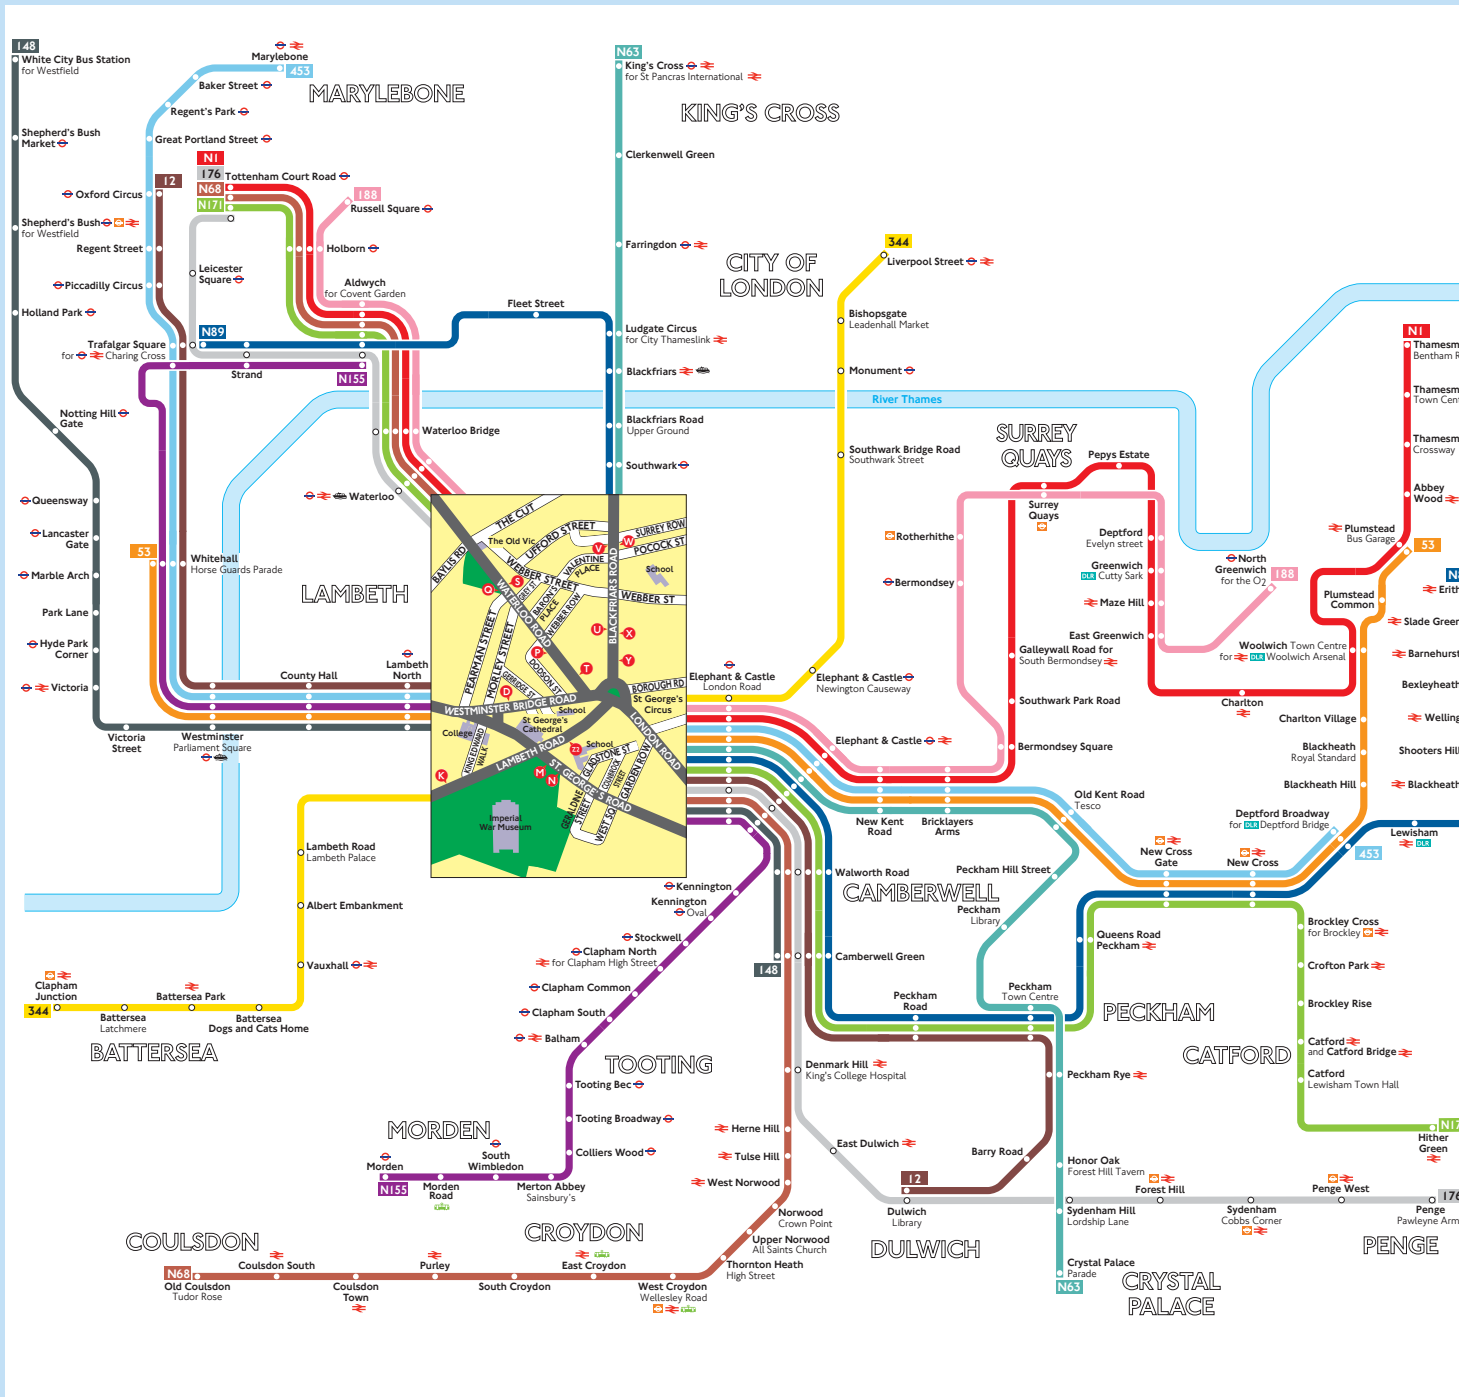

Night buses from St George's Circus

Route finder

Night buses including 24-hour services

Bus route	Towards	Bus stops
12 <small>24 hour service</small>	Dulwich	D
53 <small>24 hour service</small>	Oxford Circus	N
	Plumstead	D
	Whitehall	N
148 <small>24 hour service</small>	Camberwell Green	D
	White City	N
176 <small>24 hour service</small>	Penge	S T
	Tottenham Court Road	P C
188 <small>24 hour service</small>	North Greenwich	S T
	Russell Square	P C
344 <small>24 hour service</small>	Clapham Junction	M
	Liverpool Street	D K
453 <small>24 hour service</small>	Deptford	D
	Marylebone	N
N1	Thamesmead	S T
	Tottenham Court Road	P C
N63	Crystal Palace	W Y
	King's Cross	U V
N68	Old Coulsdon	S T
	Tottenham Court Road	P C
N89	Erith	W X
	Trafalgar Square	U V
N155	Aldwych	N
	Morden	D
N171	Hither Green	S T
	Tottenham Court Road	P C

Day buses

For day bus information, please see separate poster