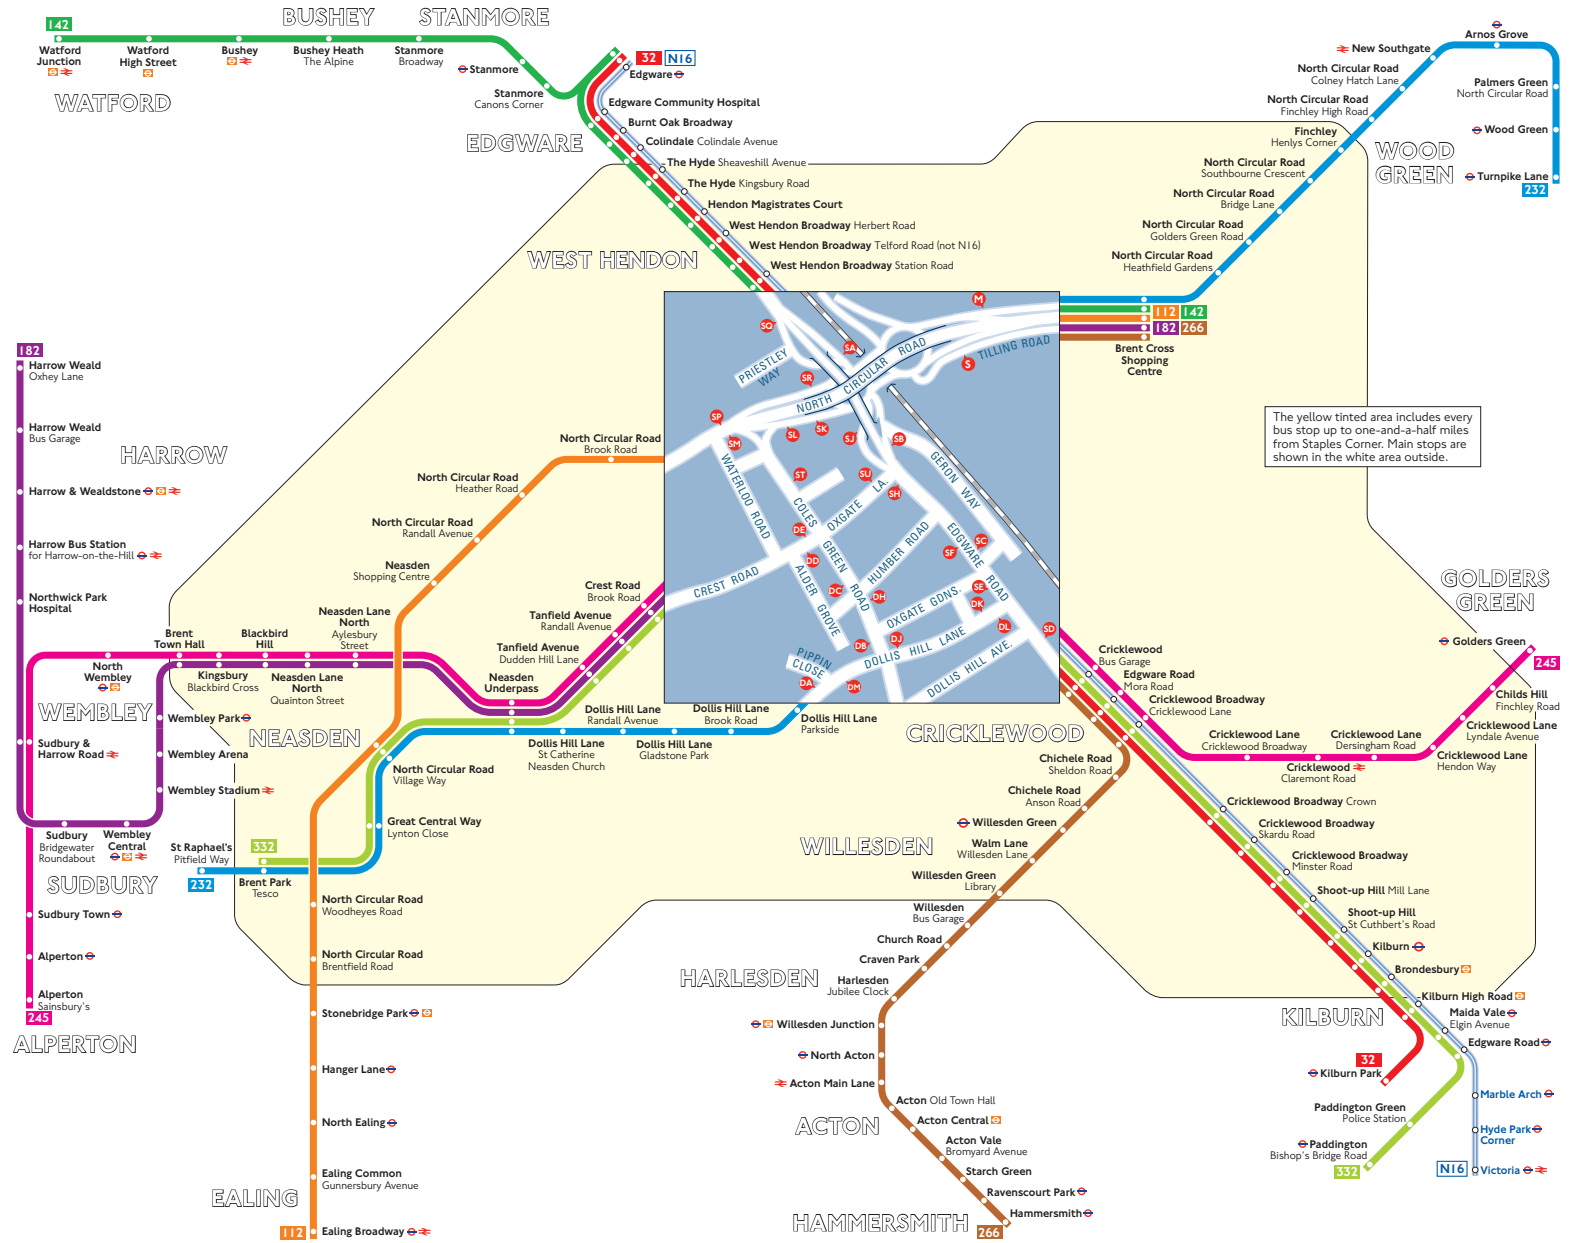

Buses from Staples Corner

Key

- Connections with London Underground
- Connections with London Overground
- Connections with National Rail

A Red discs show the bus stop you need for your chosen bus service. The disc **A** appears on the top of the bus stop in the street (see map of town centre in centre of diagram).

Route finder

Day buses including 24-hour services

Bus route	Towards	Bus stops
32	Edgware	SE SF SH SJ SO
112	Kilburn Park	SA SB SC SD
	Brent Cross Shopping Centre	M SP SR
142	Ealing Broadway	S SK SW
	Brent Cross Shopping Centre	M SA
182	Watford Junction	S SO
	Brent Cross Shopping Centre	DE M SU SV
232	Harrow Weald	SD S SK SL ST
	St Raphael's	SH OH S SK SU ST
245	Turnpike Lane	TA TB TC TD TE
	Alperton	DB DC DD DL
266	Golders Green	DE DF DG DH DJ DK DL
	Brent Cross Shopping Centre	M SE SF SH SJ
332	Hammersmith	S SD SE SF
	Brent Park	DB DC DD DL
332	Paddington	DB DH DJ DK SD

Night buses

Bus route	Towards	Bus stops
N16	Edgware	SE SF SH SJ SO
	Victoria	SA SB SC SD