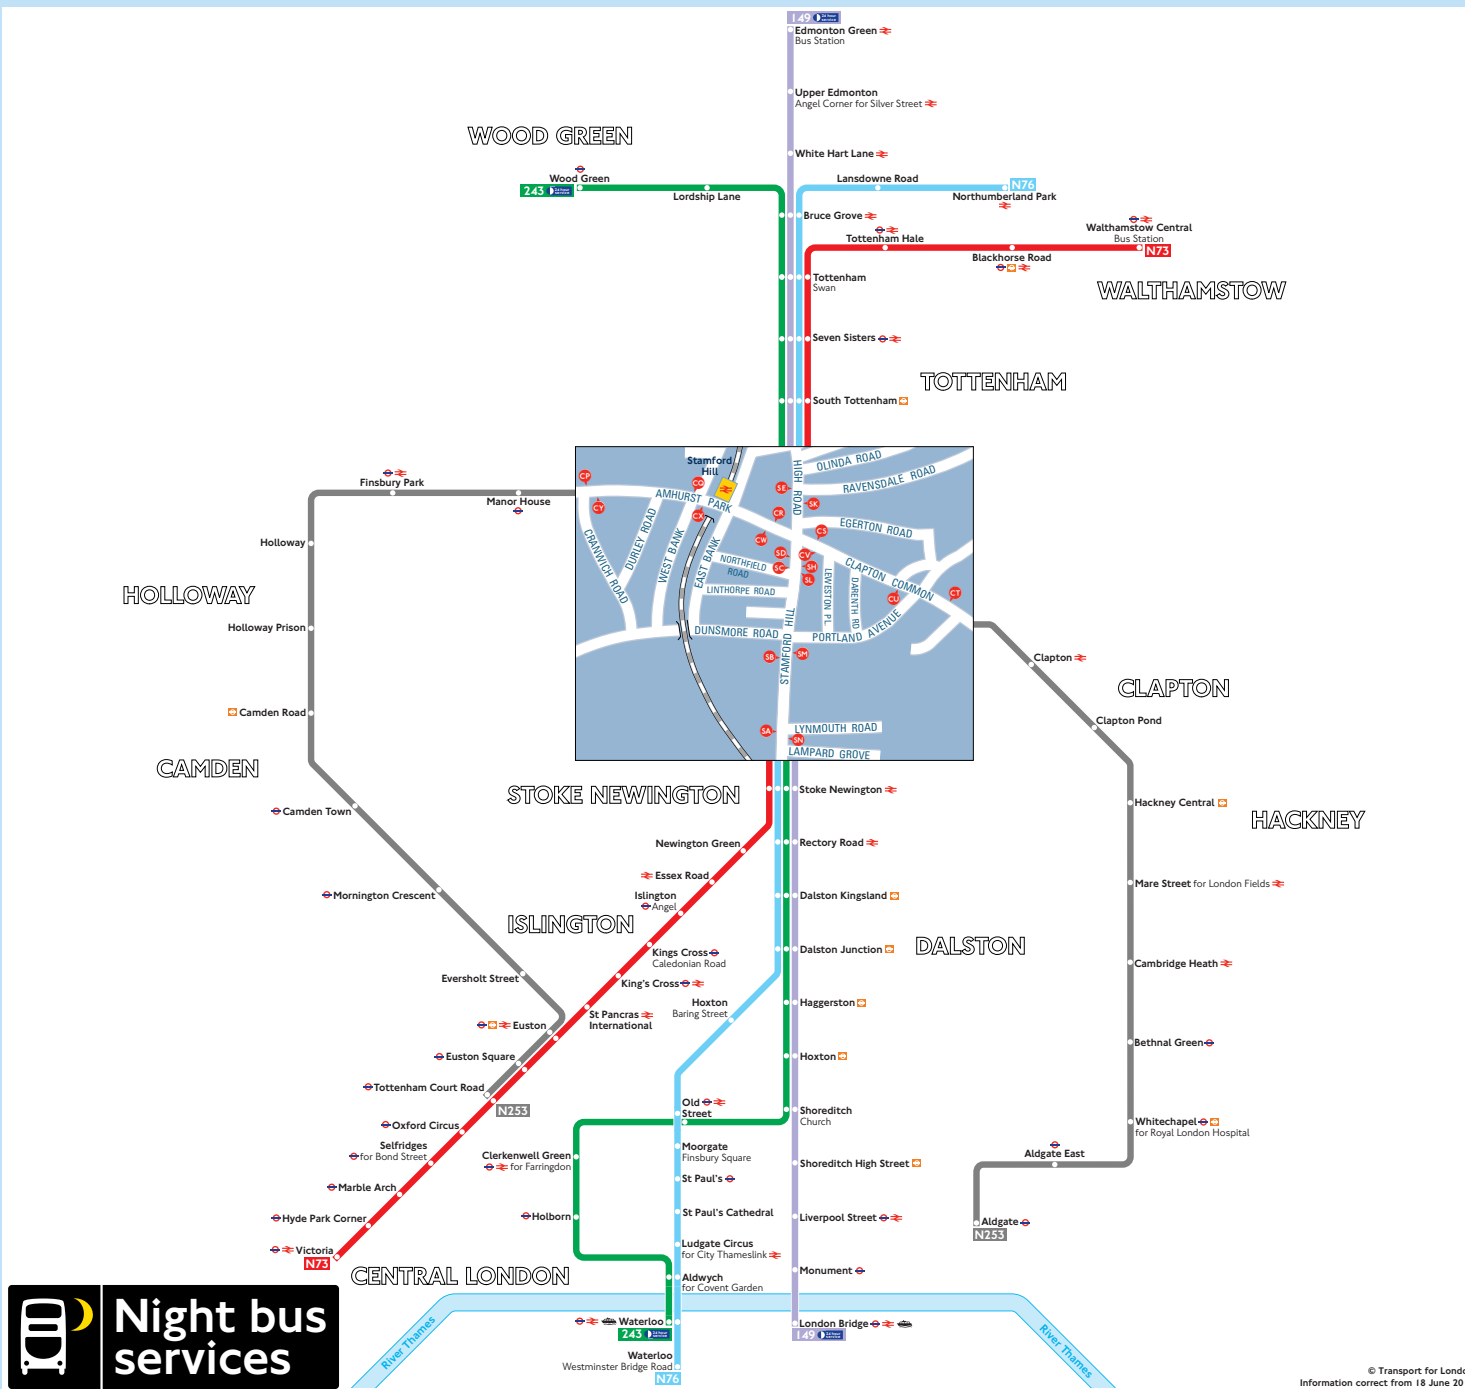

Night buses from Stamford Hill

Key

- Connections with London Underground
 - Connections with London Overground
 - Connections with National Rail
 - DLR Connections with Docklands Light Railway
 - Connections with river boats
- Red discs show the bus stop you need for your chosen bus service. The disc appears on the top of the bus stop in the street (see map of town centre in centre of diagram).

Route finder

Night buses including 24-hour services

Bus route	Towards	Bus stops
149	Edmonton Green	
	London Bridge	
243	Waterloo	
	Wood Green	
N73	Victoria	
	Walthamstow	
N76	Northumberland Park	
	Waterloo	
N253	Aldgate	
	Tottenham Court Road	

Day buses

For day bus information, please see separate poster.