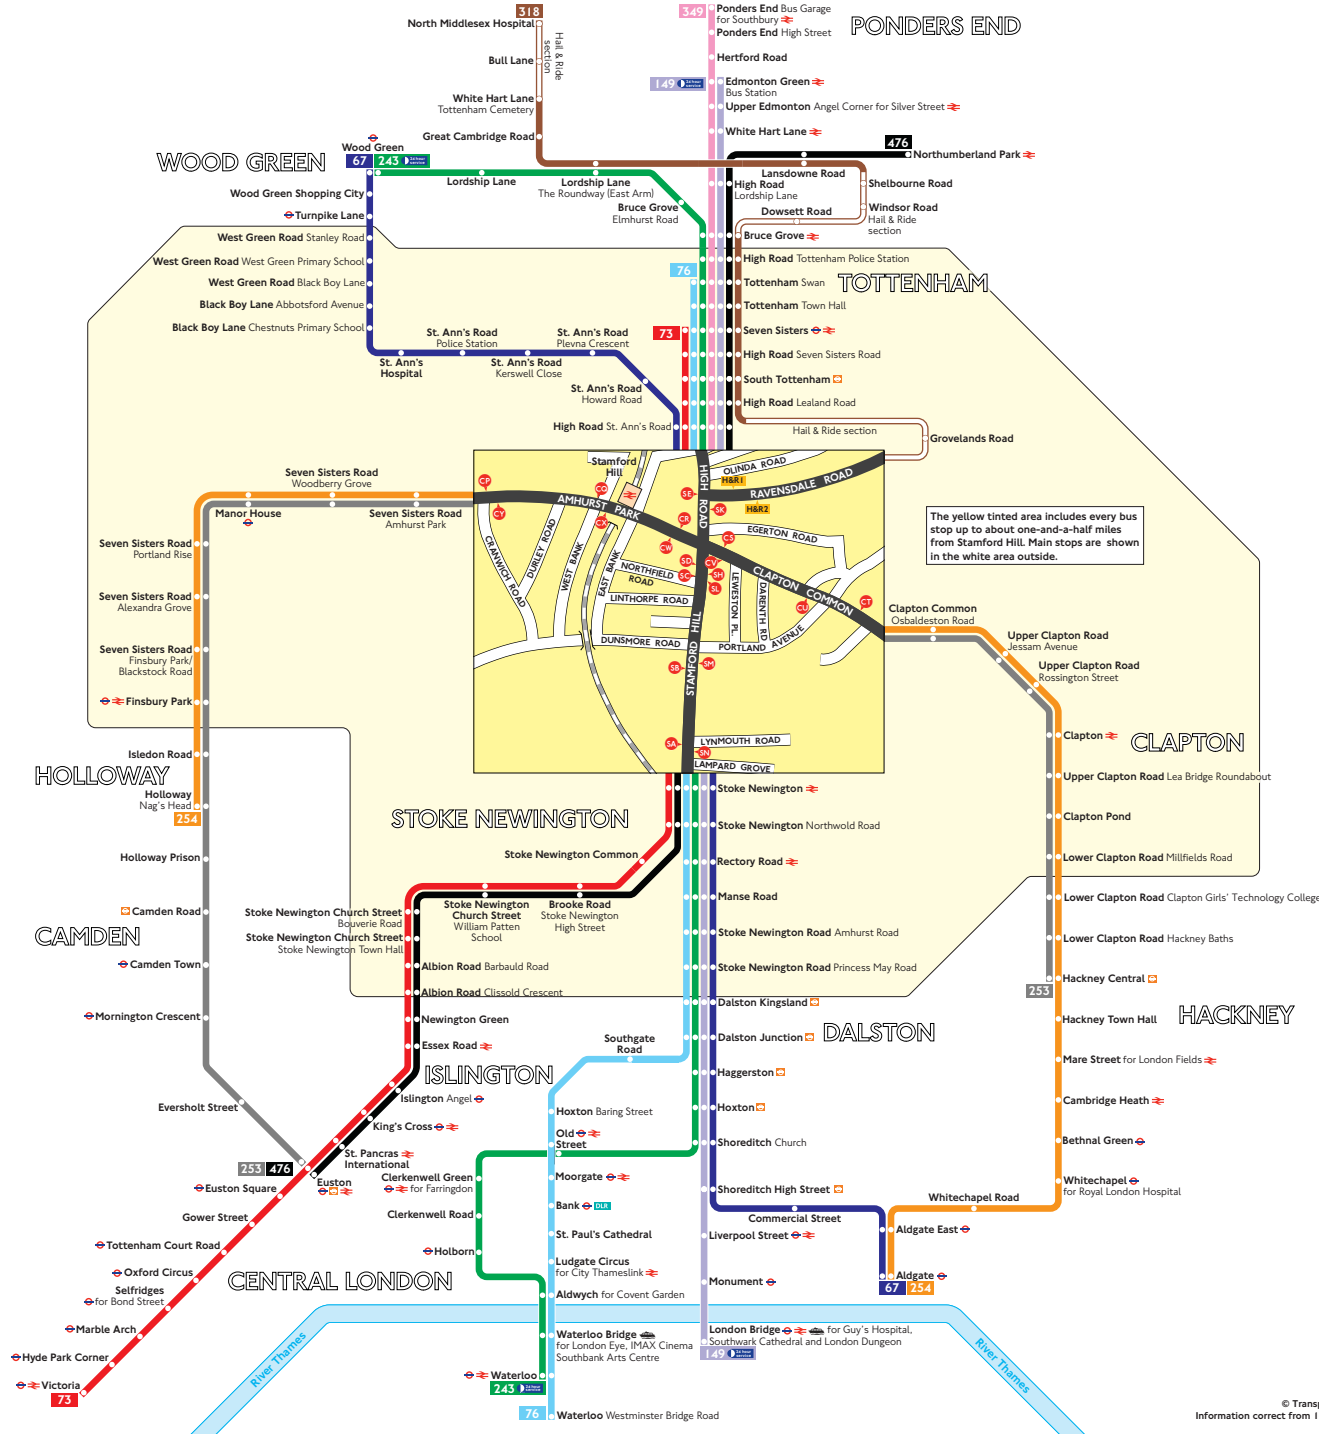

Buses from Stamford Hill

Key

- Connections with London Underground
- Connections with National Rail
- Connections with Docklands Light Railway
- Connections with river boats
- Daily except Monday to Friday peak hours

Route 318 operates as Hail & Ride on the sections of roads marked **H&R1** and **H&R2** on the map. Buses stop at any safe point along the road. There are no bus stops at these locations, but please indicate clearly to the driver when you wish to board or alight.

A

Red discs show the bus stop you need for your chosen bus service. The disc appears on the top of the bus stop in the street (see map of town centre in centre of diagram).

Route finder

Day buses including 24-hour routes

Bus route	Towards	Bus stops
67	Aldgate	SK SL SM SN
	Wood Green	SA SB SC SE
73	Seven Sisters ●	SA SB SC SE
	Victoria ●	SH SK SL SM SN
76	Tottenham	SK SL SM SN
	Waterloo	SA SB SC SE
149	Edmonton Green	SA SB SC SE
	London Bridge	SK SL SM SN
243	Waterloo	SK SL SM SN
	Wood Green	SA SB SC SE
253	Euston	CU CV CW CX CY
	Hackney Central	CP CC CR CS CT
254	Aldgate	CU CV CW CX CY
	Holloway	CU CV CW CX CY
318	North Middlesex Hospital	CV SE H&R1
349	Ponders End	SE
476	Euston	SH SK SL SM SN
	Northumberland Park	SA SB SC SE