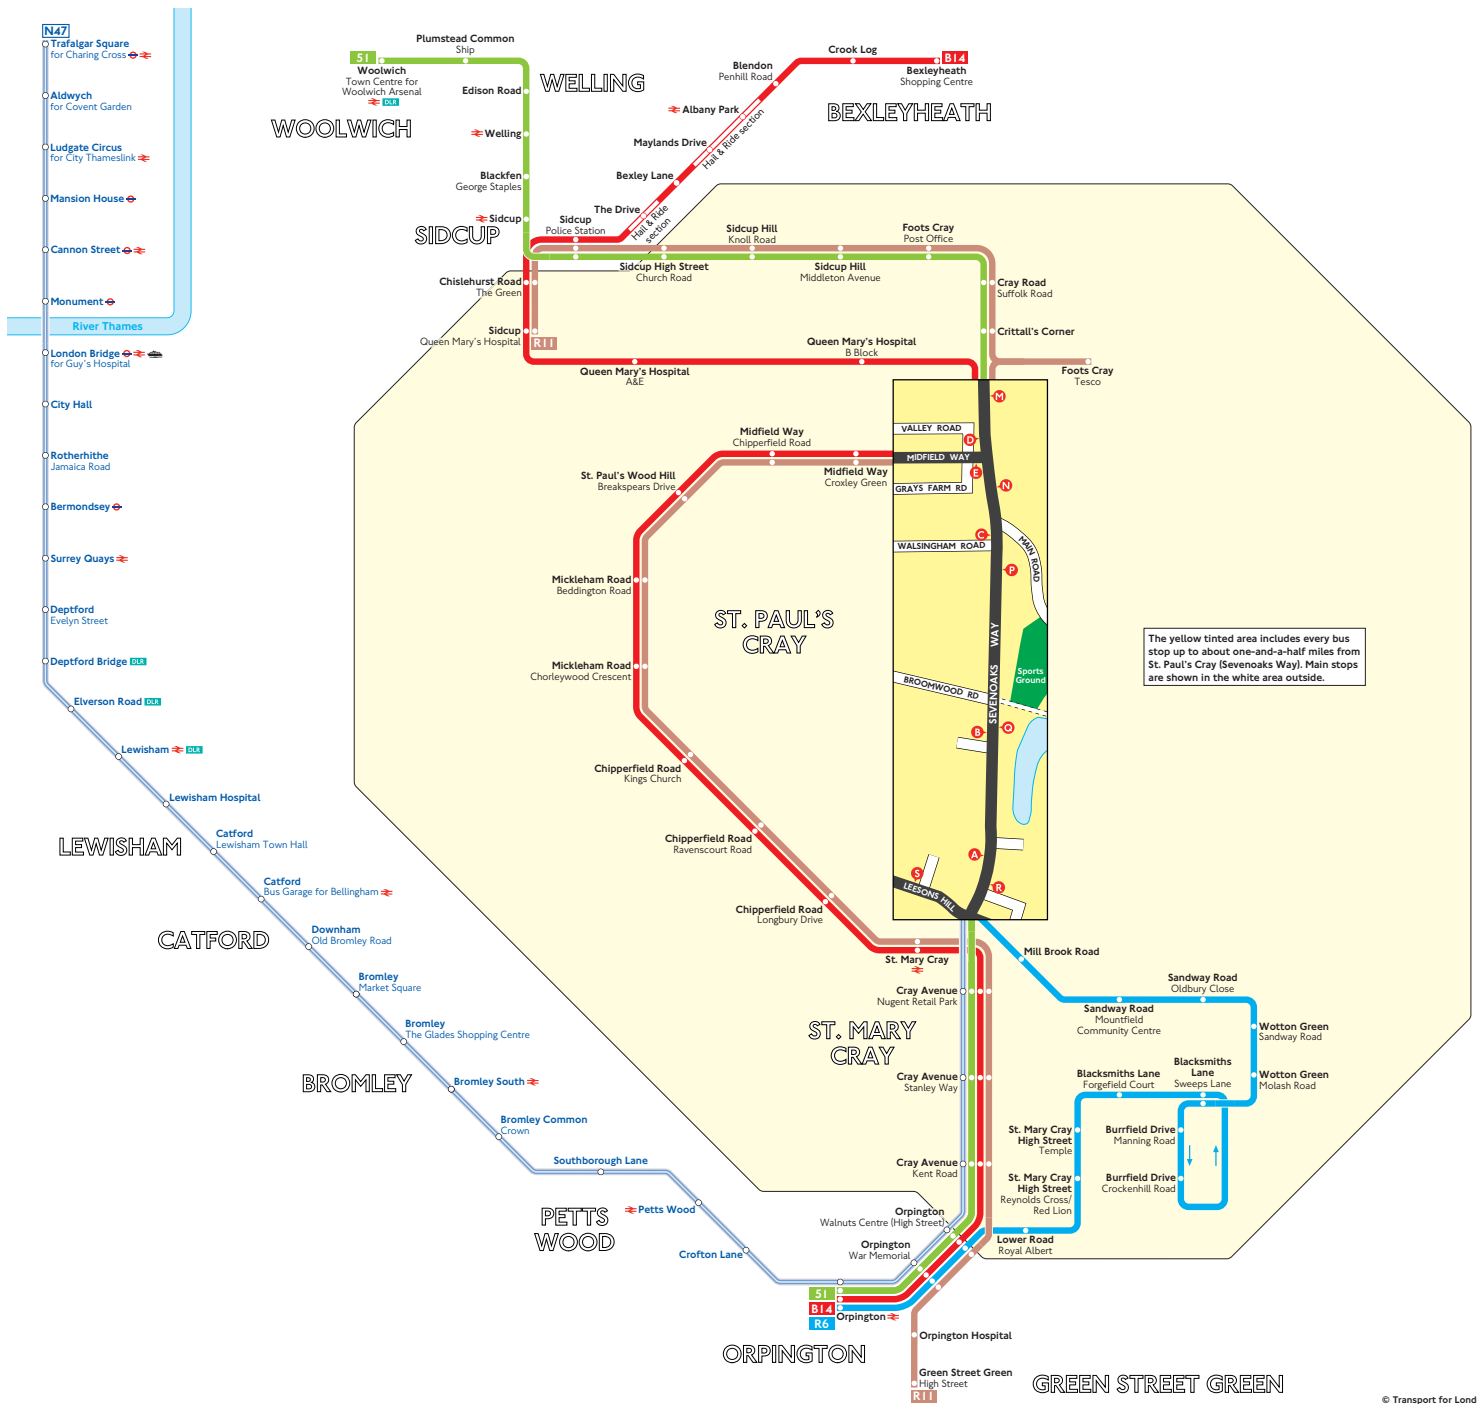

# Buses from St. Paul's Cray (Sevenoaks Way)

## Key

- Connections with Underground
- Connections with National Rail
- DLR Connections with Docklands Light Railway
- Connections with river boats
- Mondays to Saturdays and Sunday shopping hours only

Red discs show the bus stop you need for your chosen bus service. The disc appears on the top of the bus stop in the street (see map of town centre in centre of diagram).

## Route finder