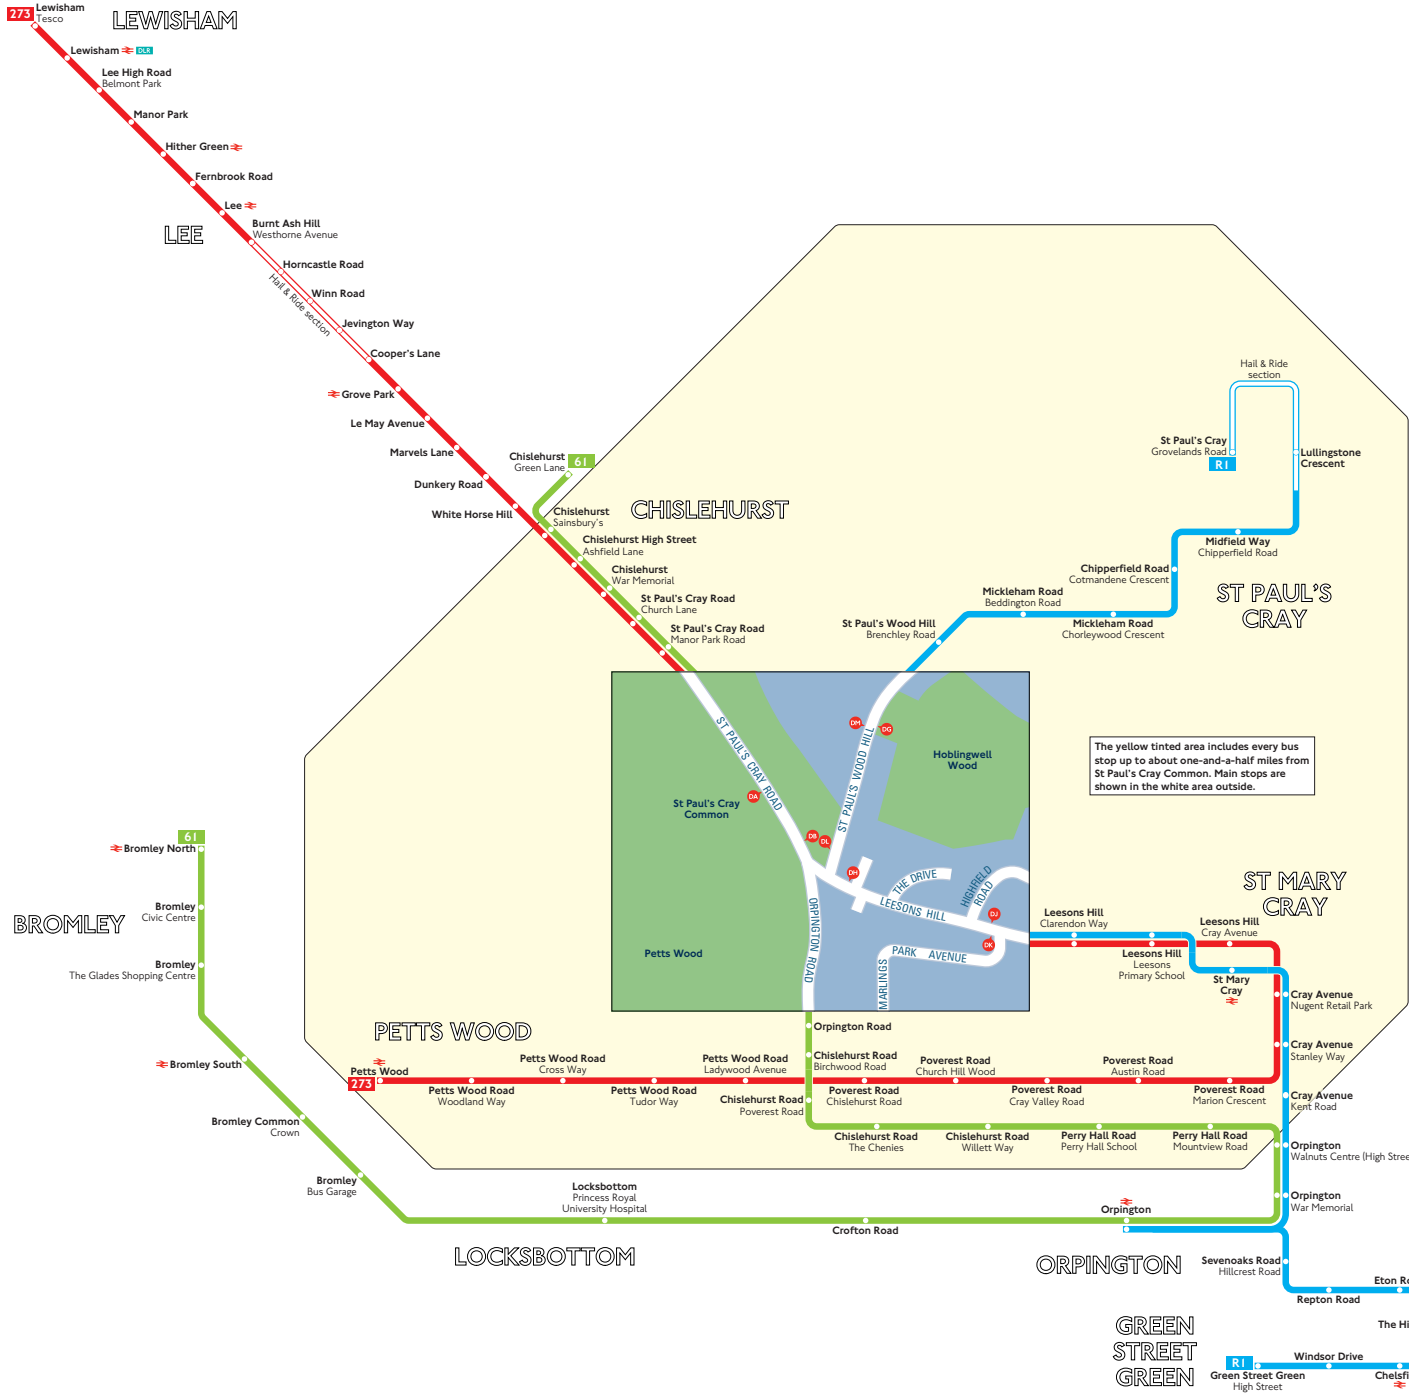

Buses from St Paul's Cray Common

Key

- Connections with National Rail
- DLR Connections with Docklands Light Railway

A

Red discs show the bus stop you need for your chosen bus service. The disc appears on the top of the bus stop in the street (see map of town centre in centre of diagram).

Route finder

Day buses

Bus route	Towards	Bus stops
61	Bromley North	
	Chislehurst	
273	Lewisham	
	Petts Wood	
R1	Green Street Green	
	St Paul's Cray