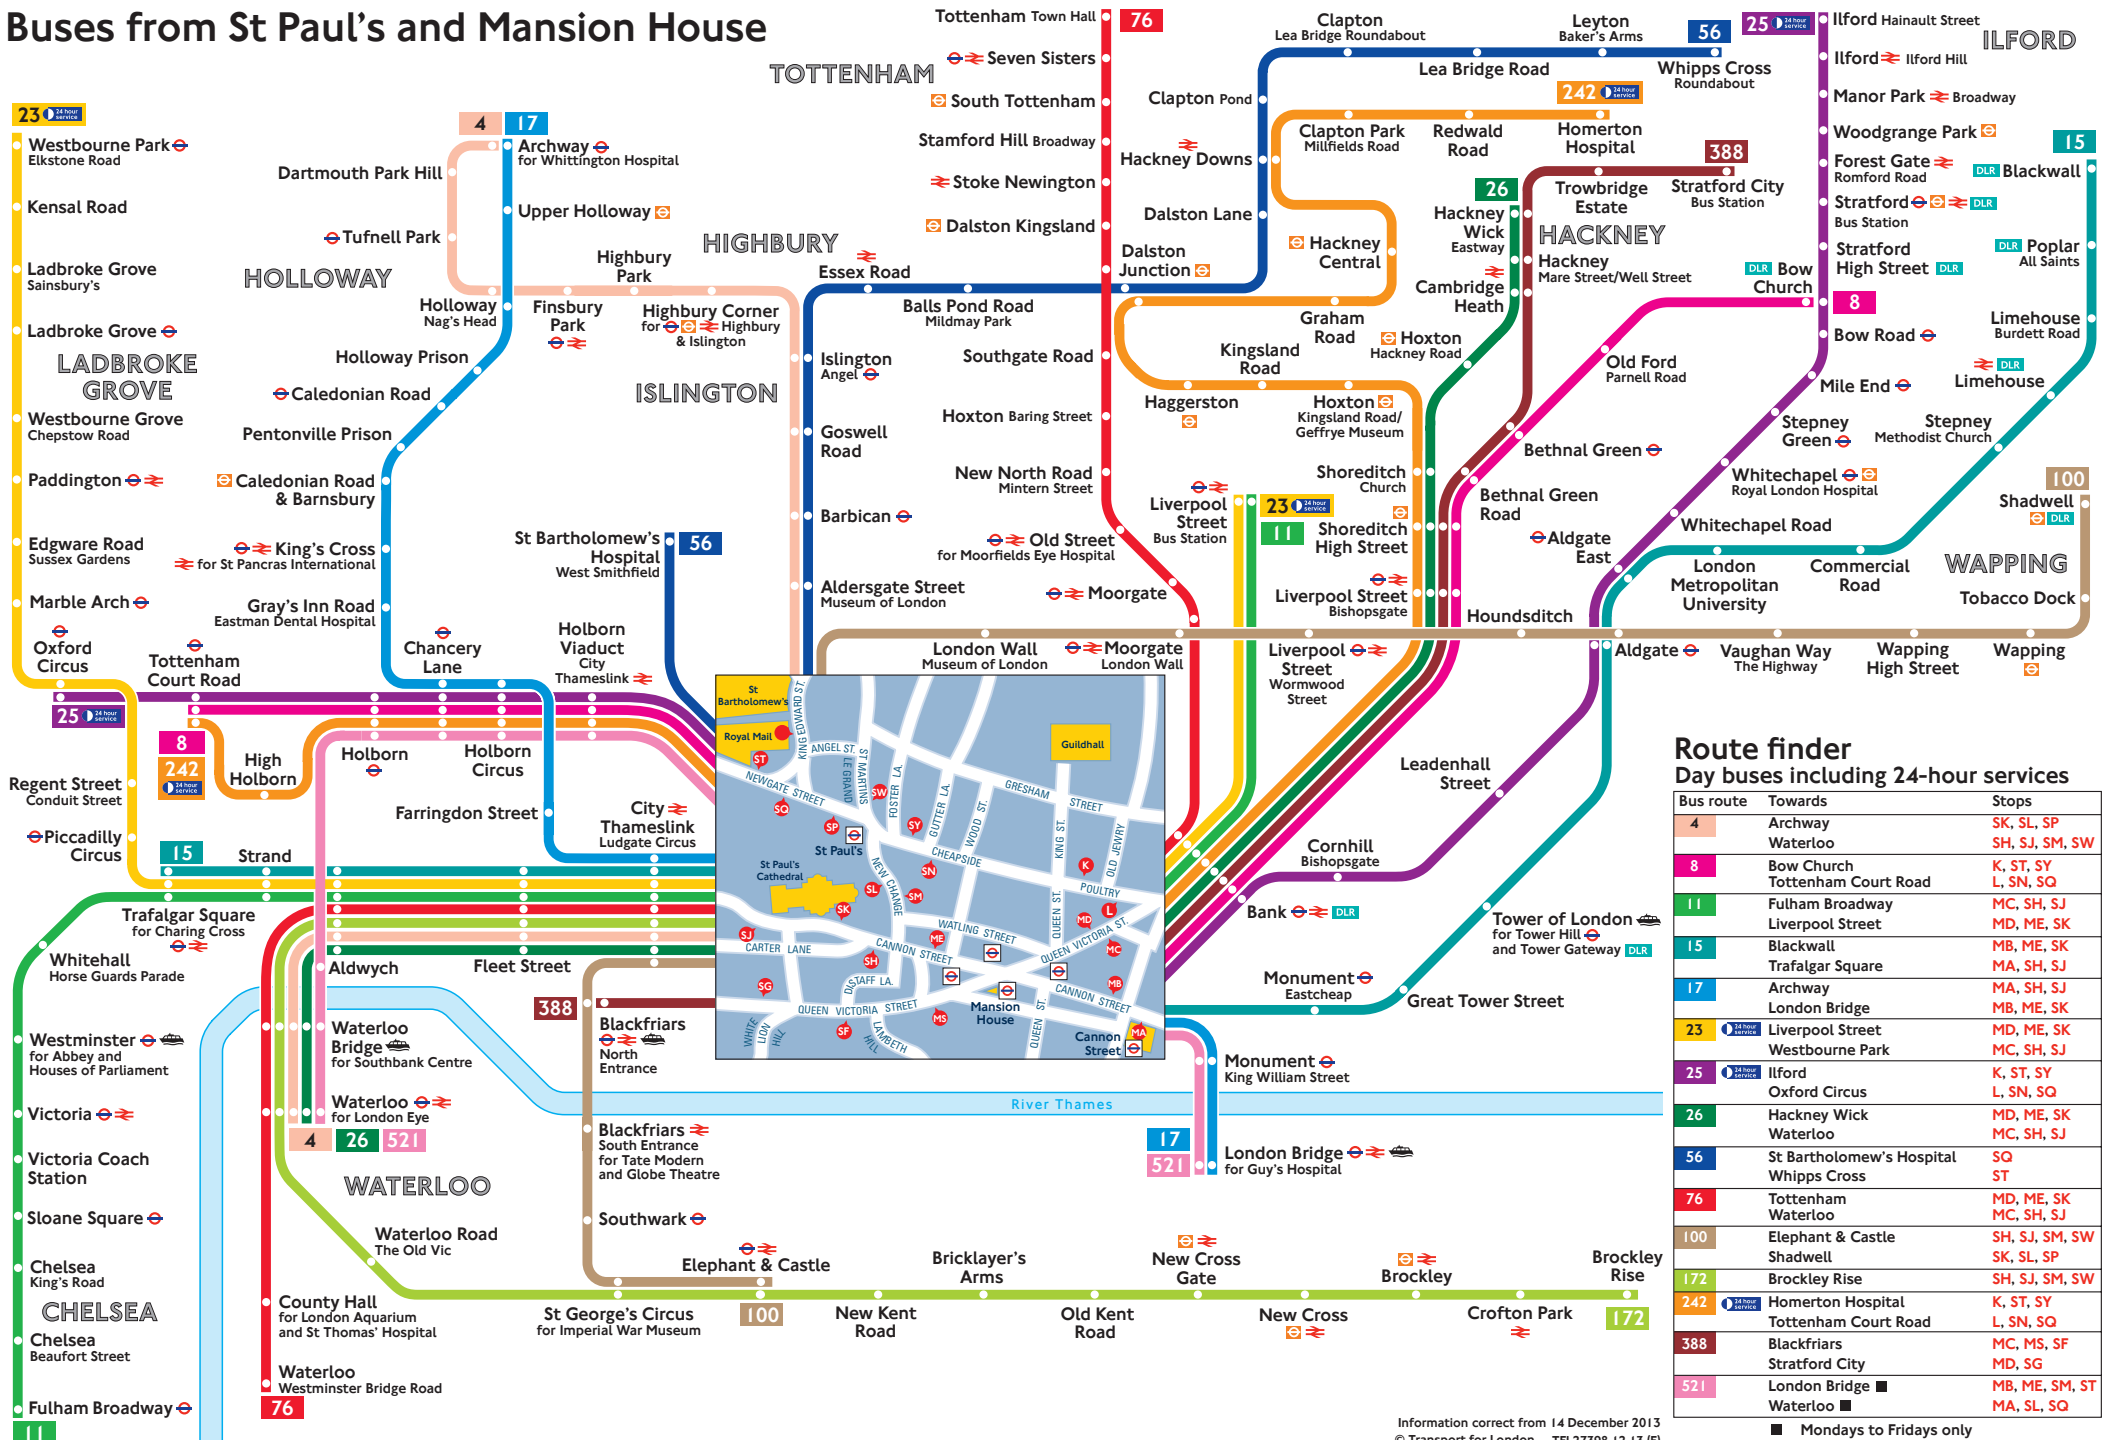

Buses from St Paul's and Mansion House

Route finder Day buses including 24-hour services

Bus route	Towards	Stops
4	Archway Waterloo	SK, SL, SP SH, SJ, SM, SW
8	Bow Church Tottenham Court Road	K, ST, SY L, SN, SQ
11	Fulham Broadway Liverpool Street	MC, SH, SJ MD, ME, SK
15	Blackwall Trafalgar Square	MB, ME, SK MA, SH, SJ
17	Archway London Bridge	MA, SH, SJ MB, ME, SK
23	Liverpool Street Westbourne Park	MD, ME, SK MC, SH, SJ
25	Ilford Oxford Circus	K, ST, SY L, SN, SQ
26	Hackney Wick Waterloo	MD, ME, SK MC, SH, SJ
56	St Bartholomew's Hospital Whipps Cross	SQ ST
76	Tottenham Waterloo	MD, ME, SK MC, SH, SJ
100	Elephant & Castle Shadwell	SH, SJ, SM, SW SK, SL, SP
172	Brockley Rise Tottenham Court Road	SH, SJ, SM, SW L, SN, SQ
242	Homerton Hospital Tottenham Court Road	K, ST, SY L, SN, SQ
388	Blackfriars Stratford City	MC, MS, SF MD, SG
521	London Bridge Waterloo	MB, ME, SM, ST MA, SL, SQ