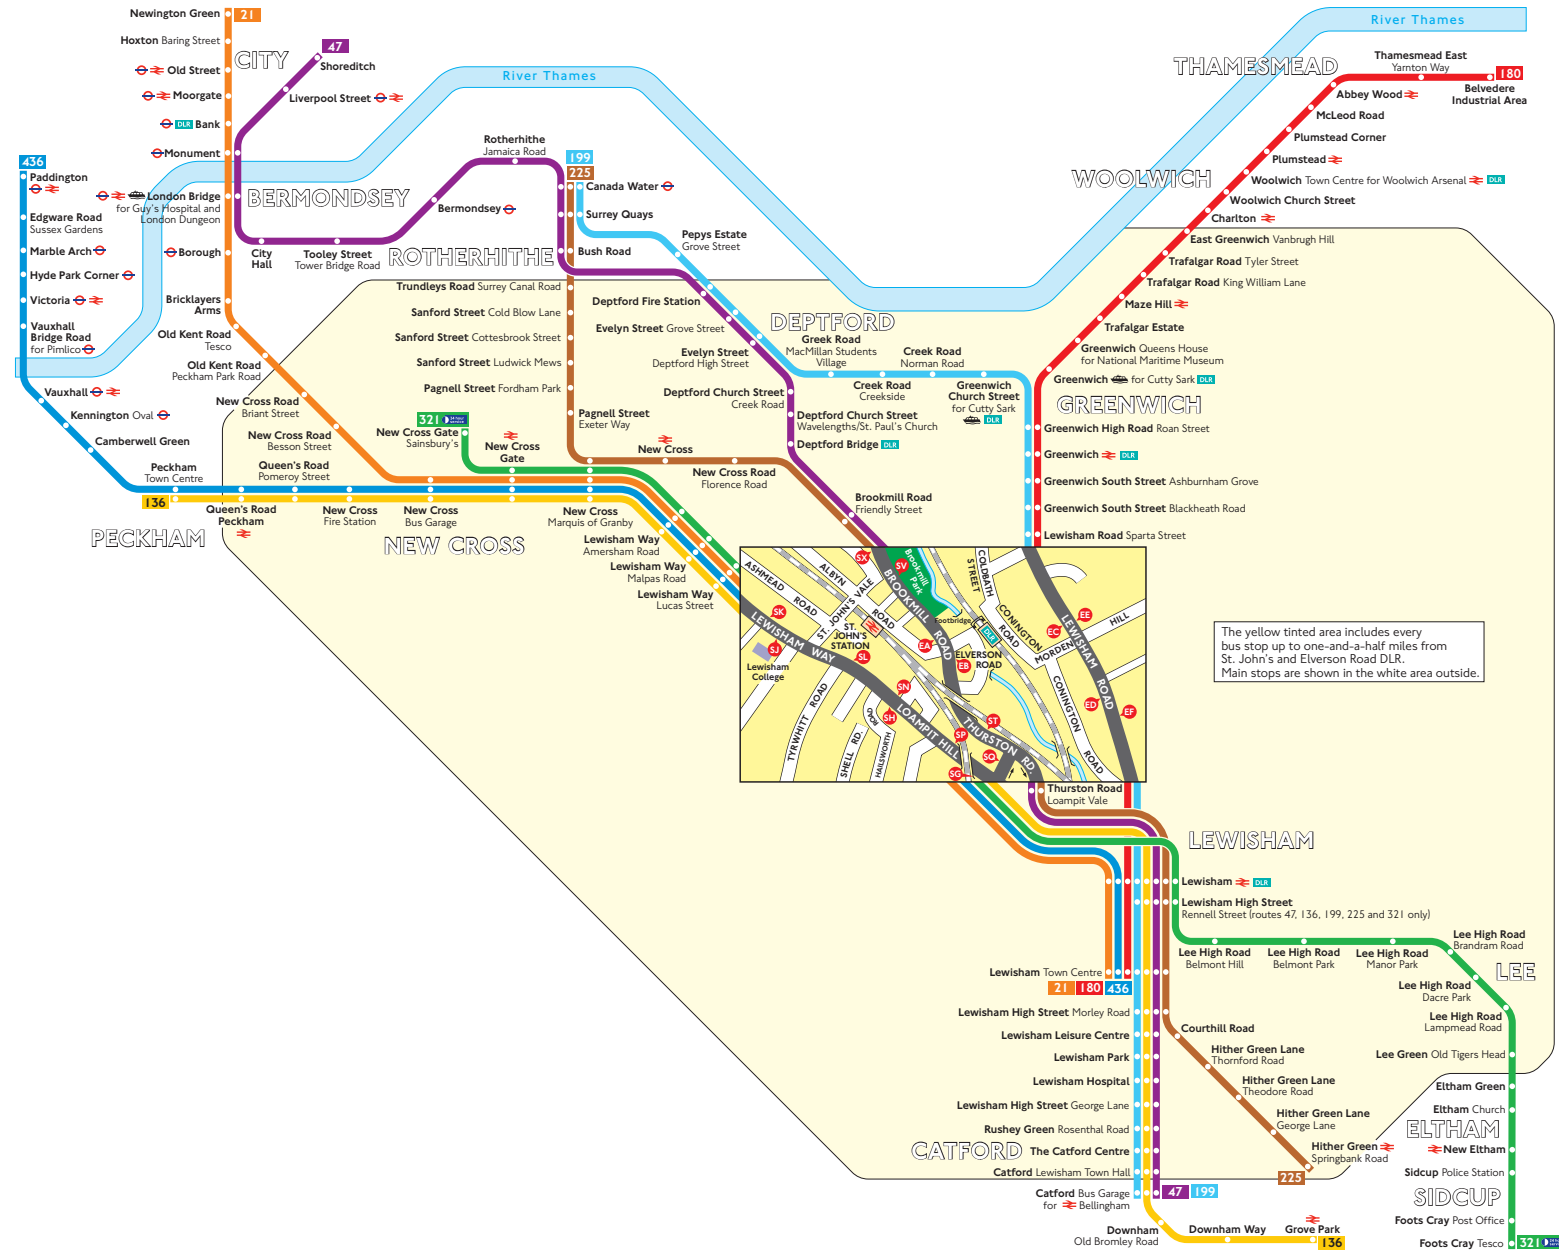

Buses from St. John's and Elverson Road DLR

Key

- 21 Day buses in black
- N136 Night buses in blue
- Connections with Underground
- Connections with National Rail
- Connections with river boats
- Connections with Docklands Light Railway

Red discs show the bus stop you need for your chosen bus service. The disc **A** appears on the top of the bus stop in the street (see map of town centre in centre of diagram).

Route finder

Day buses including 24-hour routes

Bus route	Towards	Bus stops
21	Lewisham	SK SL SN SP
	Newington Green	SG SH SJ
47	Catford	EB ET SV
	Shoreditch	EA SC SX
136	Grove Park	SK SL SN SP
	Peckham	SG SH SJ
180	Belvedere Industrial Area	EC ED
	Lewisham	EB EF
199	Canada Water	EC ED
	Catford	EB EF
225	Canada Water	EA SC SX
	Hither Green	EB ET SV
321	Foots Cray	SK SL SN SP
	New Cross Gate	SG SH SJ
436	Lewisham	SK SL SN SP
	Paddington	SG SH SJ

Night buses

Bus route	Towards	Bus stops
N21	Bexleyheath	SK SL SN SP
	Trafalgar Square	SG SH SJ
N47	St. Mary Cray	EB ET SV
	Trafalgar Square	EA SC SX
N89	Erith	EB EF
	Trafalgar Square	EC ED
N136	Chislehurst	SK SL SN SP
	Oxford Circus	SG SH SJ