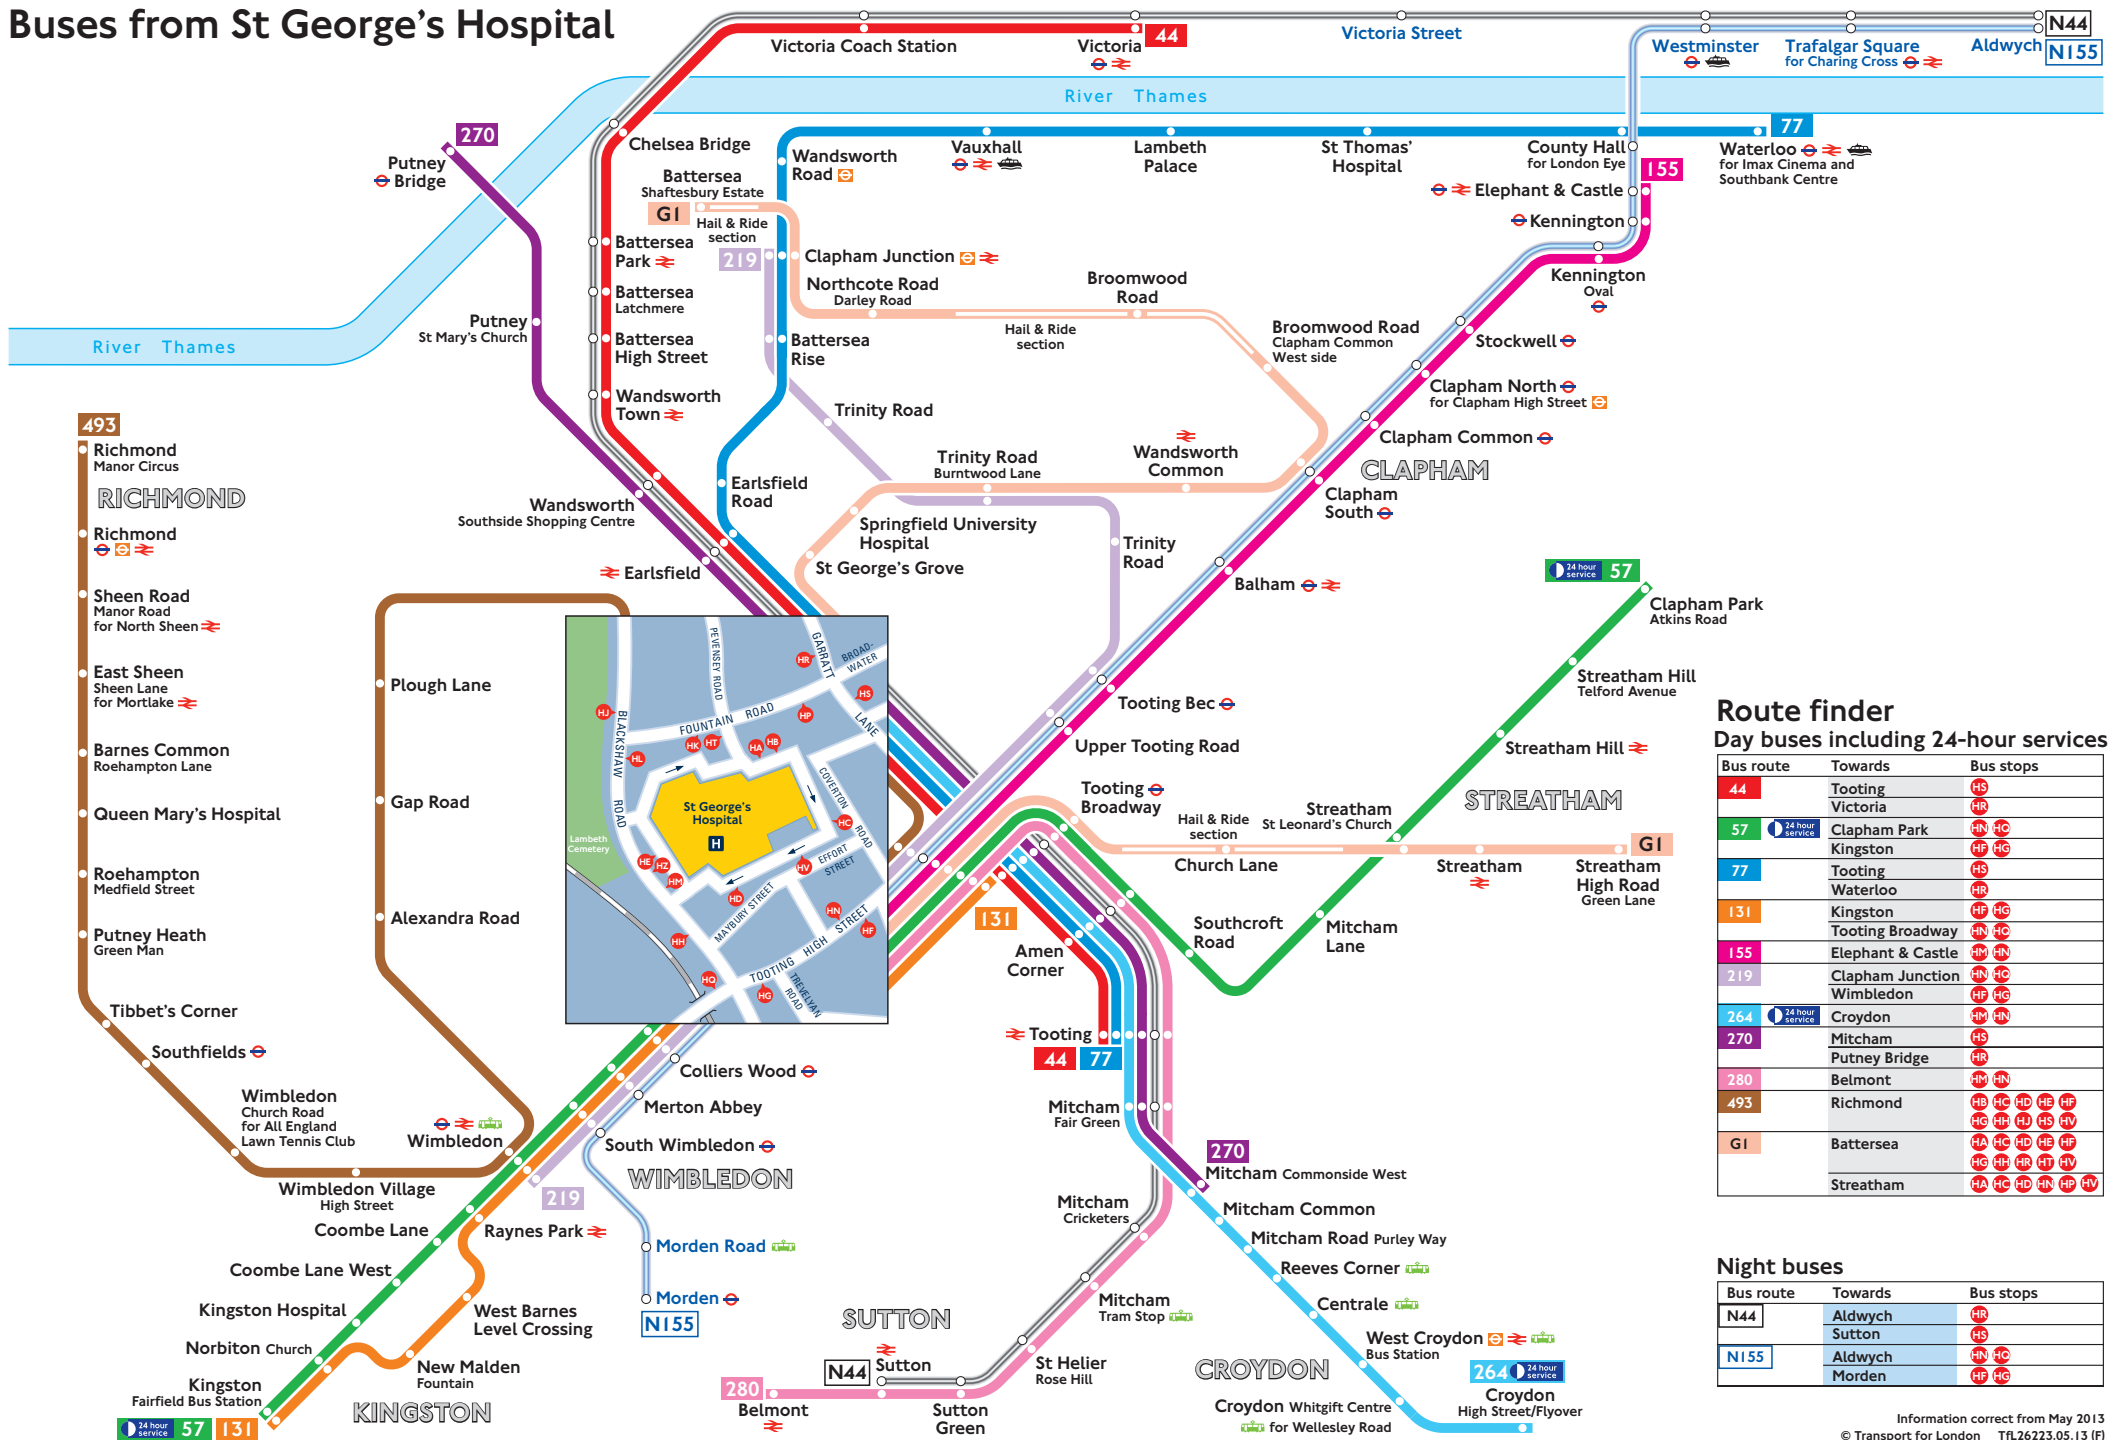

Buses from St George's Hospital

Route finder

Day buses including 24-hour services

Bus route	Towards	Bus stops
44	Tooting Victoria	HS HR
57	Clapham Park Kingston	HN HC HP HG
77	Tooting Waterloo	HS HR
131	Kingston Tooting Broadway	HP HG HN HC
155	Elephant & Castle Clapham Junction	HN HN HP HG
264	Croydon	HN HN
270	Mitcham Putney Bridge	HS HR
280	Belmont	HN HN
493	Richmond	HB HC HD HE HF HG HH HS HT HV
G1	Battersea Streatham	HA HC HD HE HF HG HH HR HT HV

Night buses

Bus route	Towards	Bus stops
N44	Aldwych Sutton	HR HS
N155	Aldwych Morden	HN HC HP HG