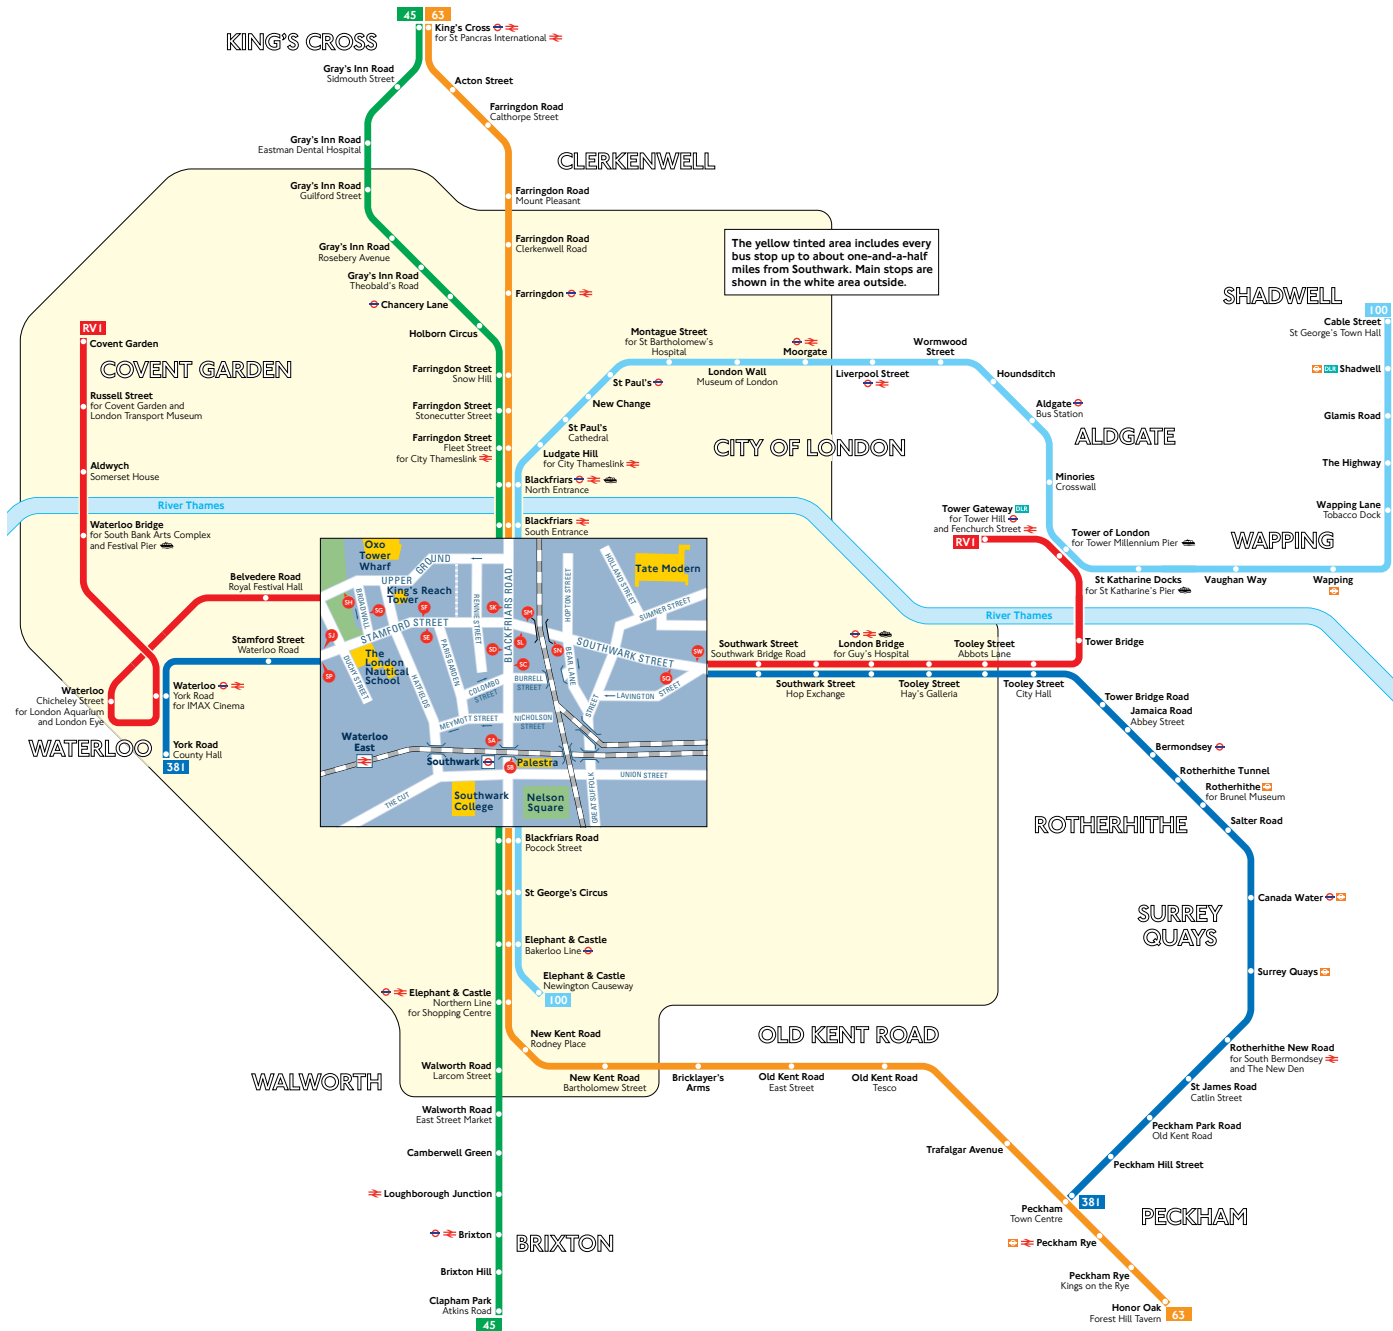

# Buses from Southwark

## Route finder

### Day buses

Bus route	Towards	Bus stops
<b>45</b>	Clapham Park	SB SC
	King's Cross	SA SD
<b>63</b>	Honor Oak	SB SC
	King's Cross	SA SD
<b>100</b>	Elephant & Castle	SB SC
	Shadwell	SA SD
<b>381</b>	Peckham	SF SJ SM SW
	Waterloo	SE SL SP SG
<b>RVI</b>	Covent Garden	SH SN SN SG
	Tower Gateway	SF SJ SM SW

### Night buses

Bus route	Towards	Bus stops
<b>N63</b>	Crystal Palace	SB SC
	King's Cross	SA SD
<b>N89</b>	Erith	SB SC
	Trafalgar Square	SA SD
<b>N343</b>	New Cross	SF SJ SM SW
	Trafalgar Square	SE SL SP SG
<b>N381</b>	Peckham	SF SJ SM SW
	Trafalgar Square	SE SL SP SG