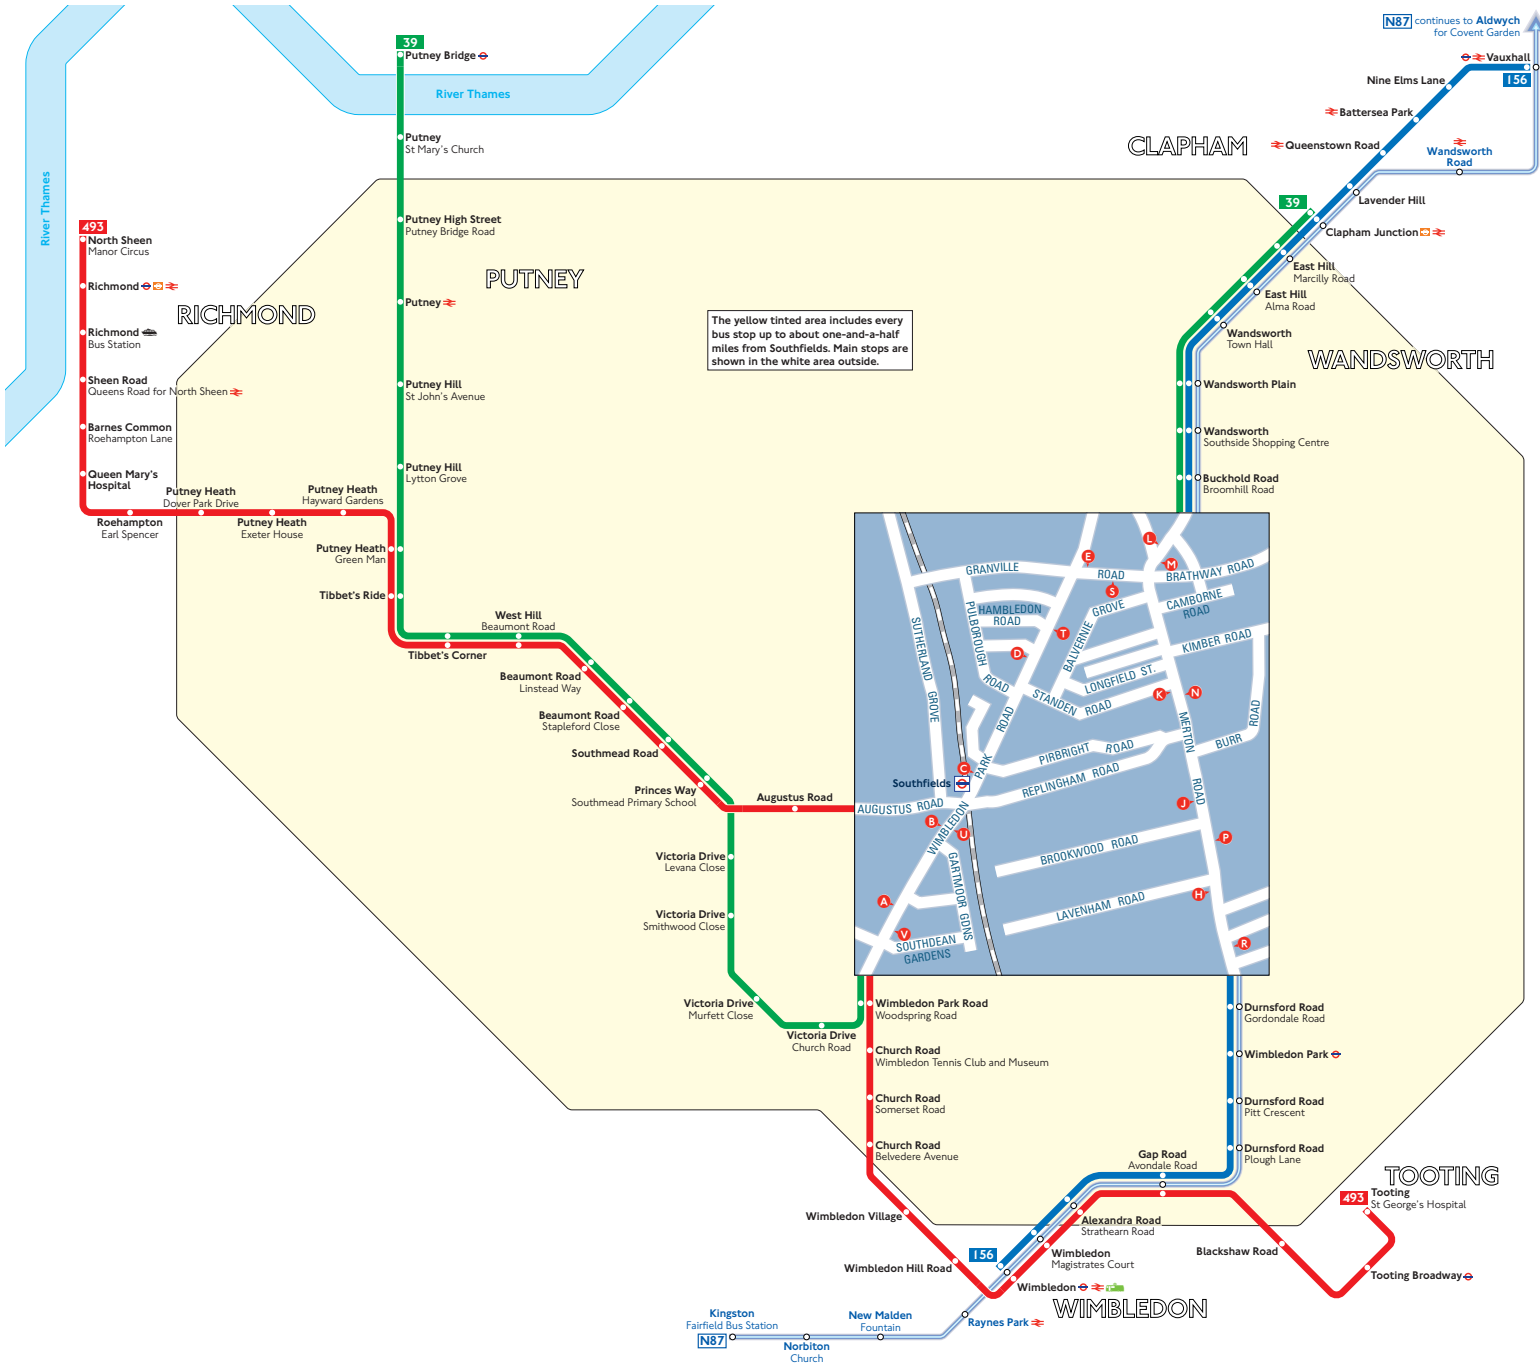

Buses from Southfields

Key

- 39 Day buses in black
- N87 Night buses in blue
- ⊕ Connections with London Underground
- 🚆 Connections with London Overground
- 🚉 Connections with National Rail
- 🚤 Connections with river boats
- 🚊 Connections with Tramlink

A Red discs show the bus stop you need for your chosen bus service. The disc **A** appears on the top of the bus stop in the street (see map of town centre in centre of diagram).

Route finder

Day buses

Bus route	Towards	Bus stops
39	Clapham Junction Putney Bridge	A B C D E L M S T U V
156	Vauxhall Wimbledon	H J K L M N P R
493	Richmond Tooting	A B U V

Night buses

Bus route	Towards	Bus stops
N87	Aldwych Kingston	H J K L M N P R