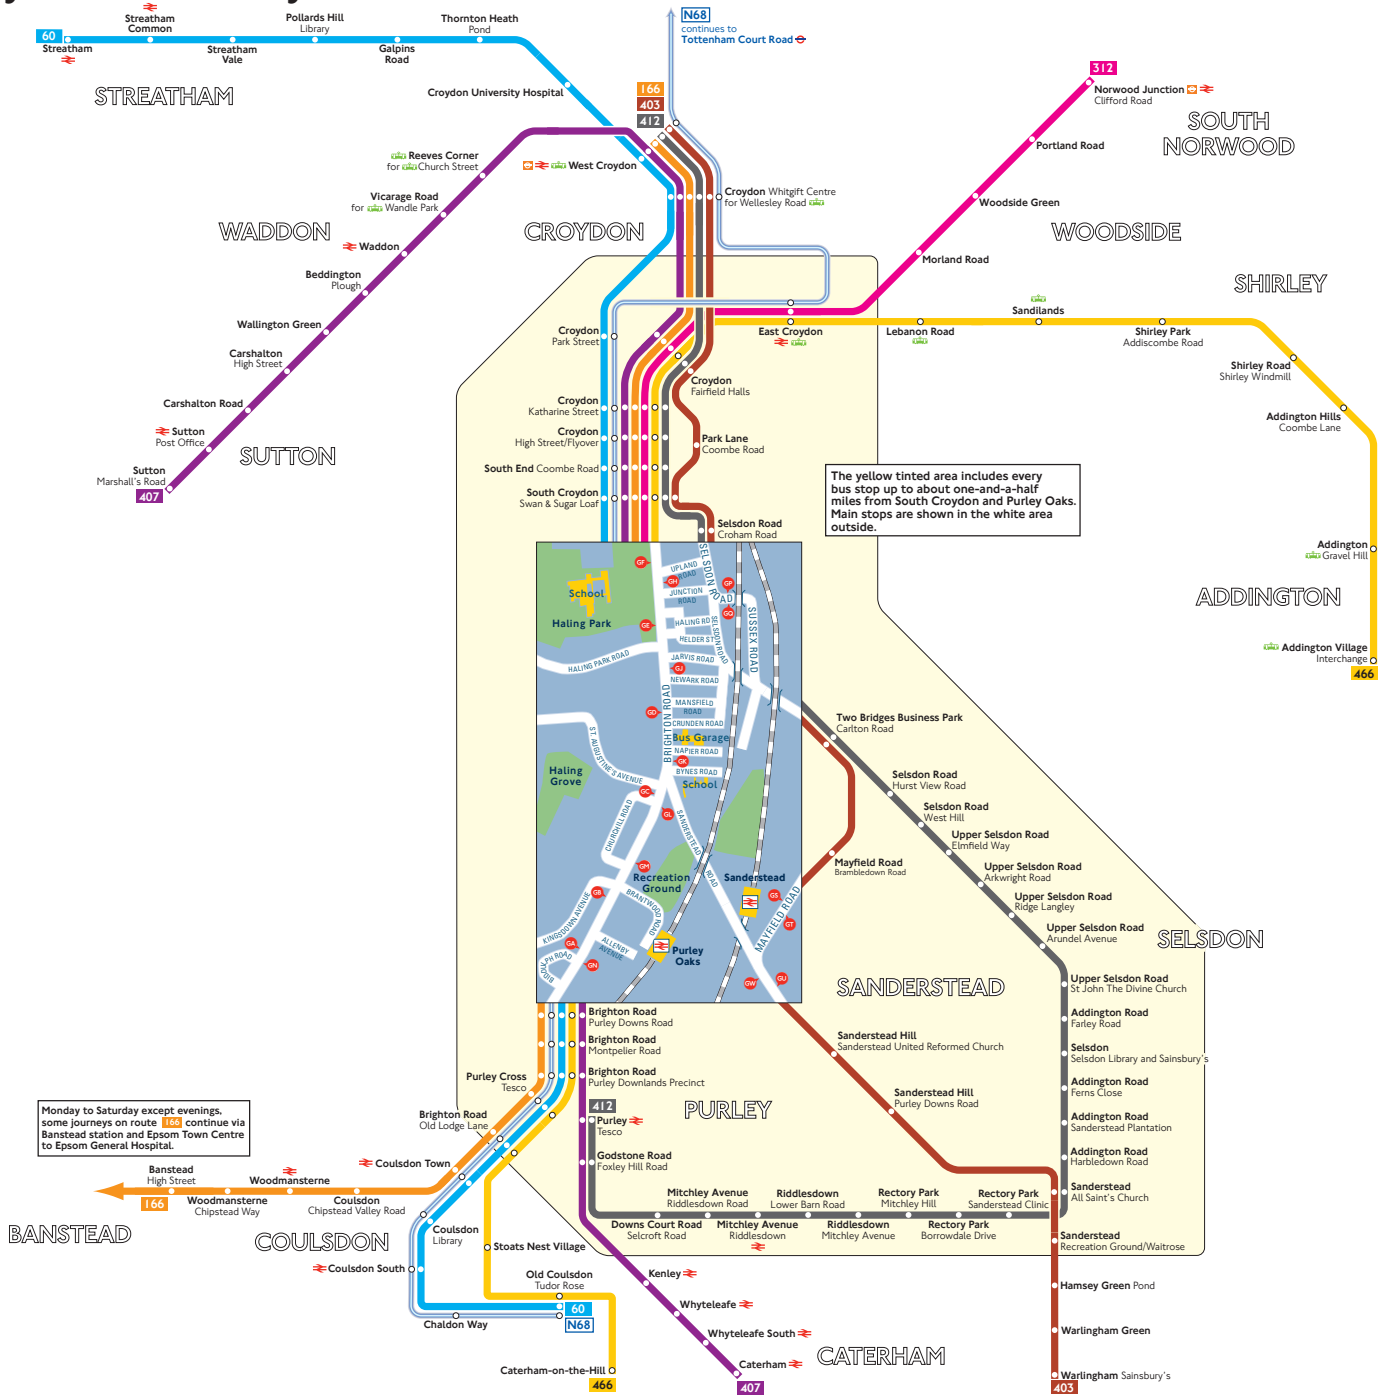

Buses from South Croydon and Purley Oaks

1. **Key**
2. 60 Day buses in black
   - N68 Night buses in blue
   - Connections with London Underground
   - Connections with London Overground
   - Connections with National Rail
   - Connections with Tramlink
   - + Mondays to Saturdays except evenings

Red discs show the bus stop you need for your chosen bus service. The disc appears on the top of the bus stop in the street (see map of town centre in centre of diagram).

Route finder

Bus route	Towards	Bus stops
60	Old Coulsdon	
	Streatham	
166	Banstead	
	Epsom +	
	West Croydon	
312	Norwood Junction	
403	Waringham	
	West Croydon	
407	Caterham	
	Sutton	
412	Purley	
	West Croydon	
466	Addington Village	
	Caterham-on-the-Hill	

Bus route	Towards	Bus stops
N68	Old Coulsdon	
	Tottenham Court Road