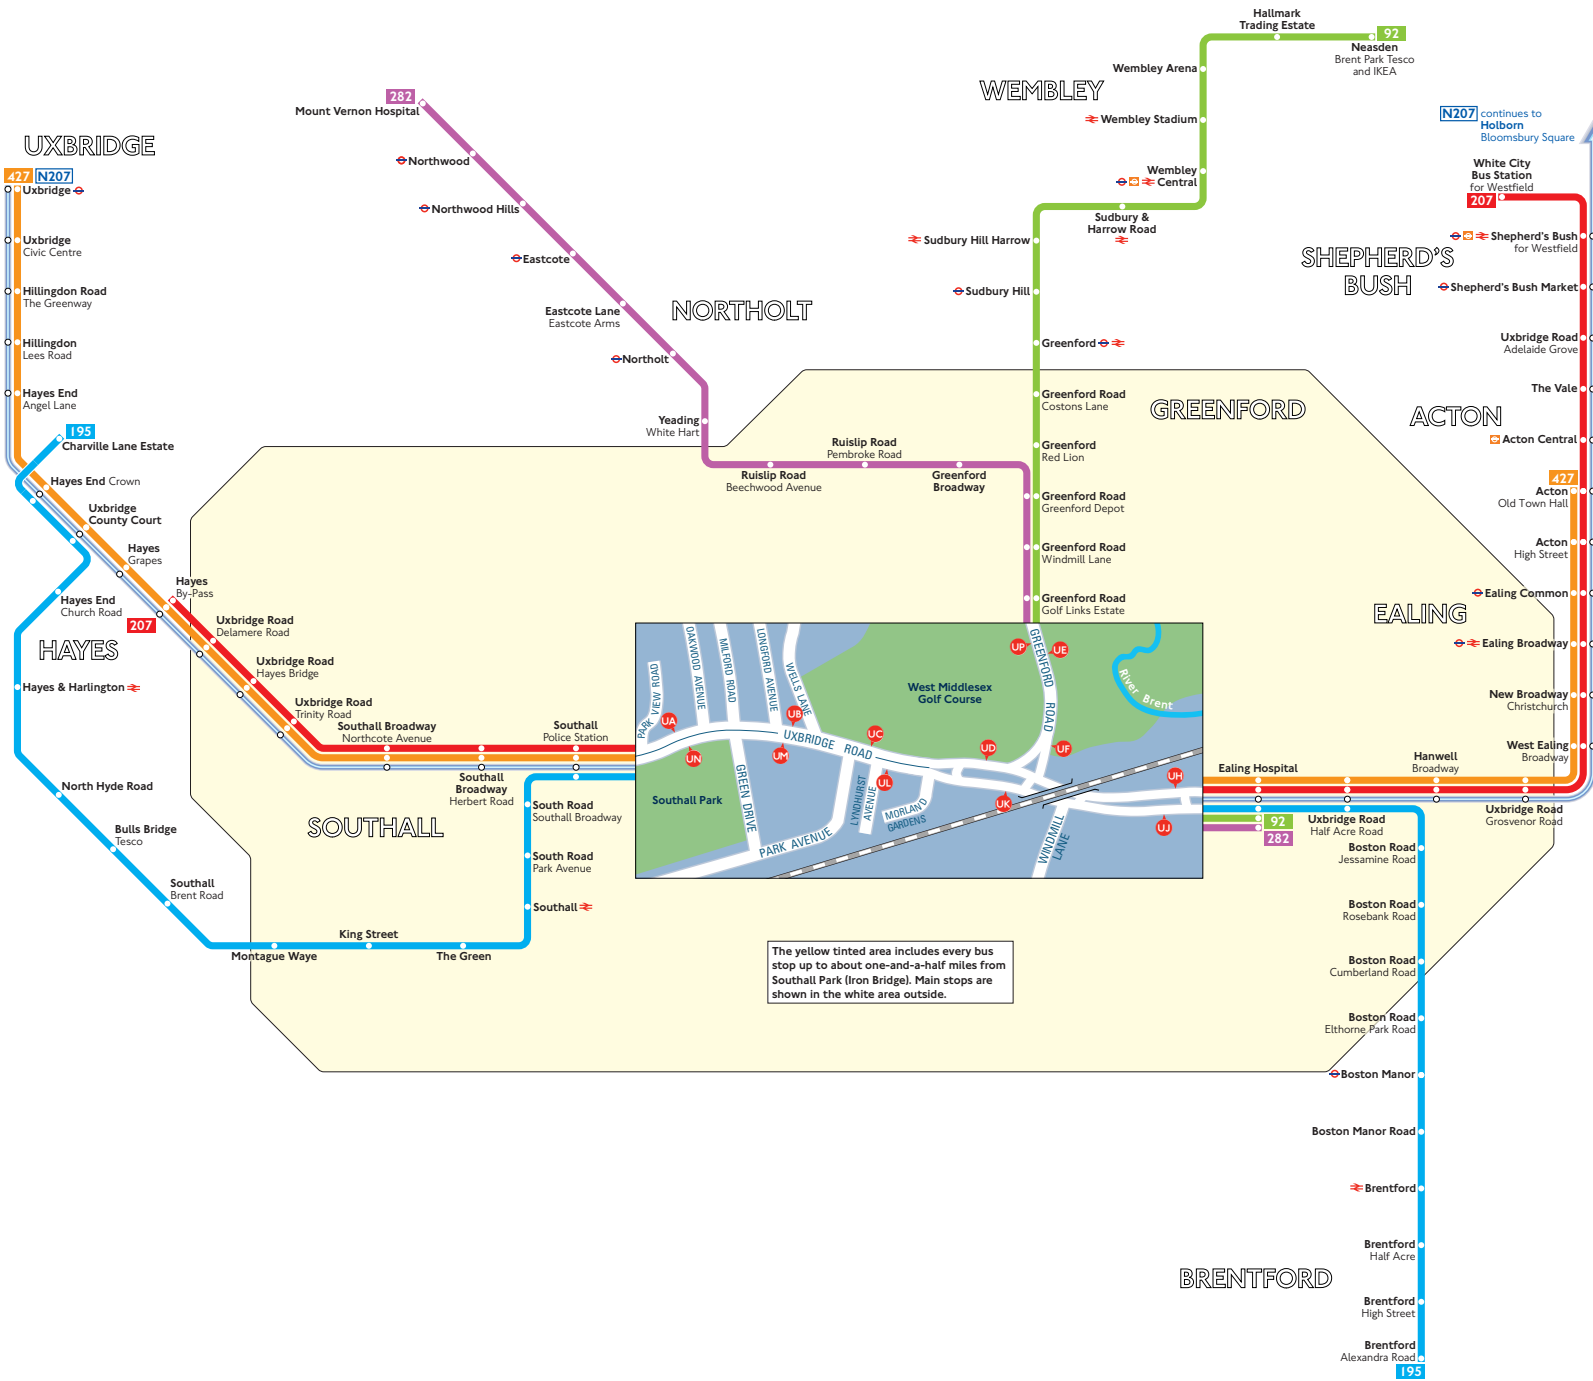

Buses from Southall Park (Iron Bridge)

Key

- 92 Day buses in black
- N207 Night buses in blue
- Connections with London Underground
- Connections with London Overground
- Connections with National Rail

Route finder

Day buses

Bus route	Towards	Bus stops
92	Ealing Hospital	JE UF JH
	Neasden	UB UJ UP
195	Brentford	JA UB UC UD UH
	Charville Lane Estate	UJ UK UL UM UN
207	Hayes	UJ UK UL UM UN
	White City	JA UB UC UD UH
282	Ealing Hospital	JE UF JH
	Mount Vernon Hospital	UB UJ UP
427	Acton	JA UB UC UD UH
	Uxbridge	UJ UK UL UM UN

Night buses

Bus route	Towards	Bus stops
N207	Holborn	JA UB UC UD UH
	Uxbridge	UJ UK UL UM UN