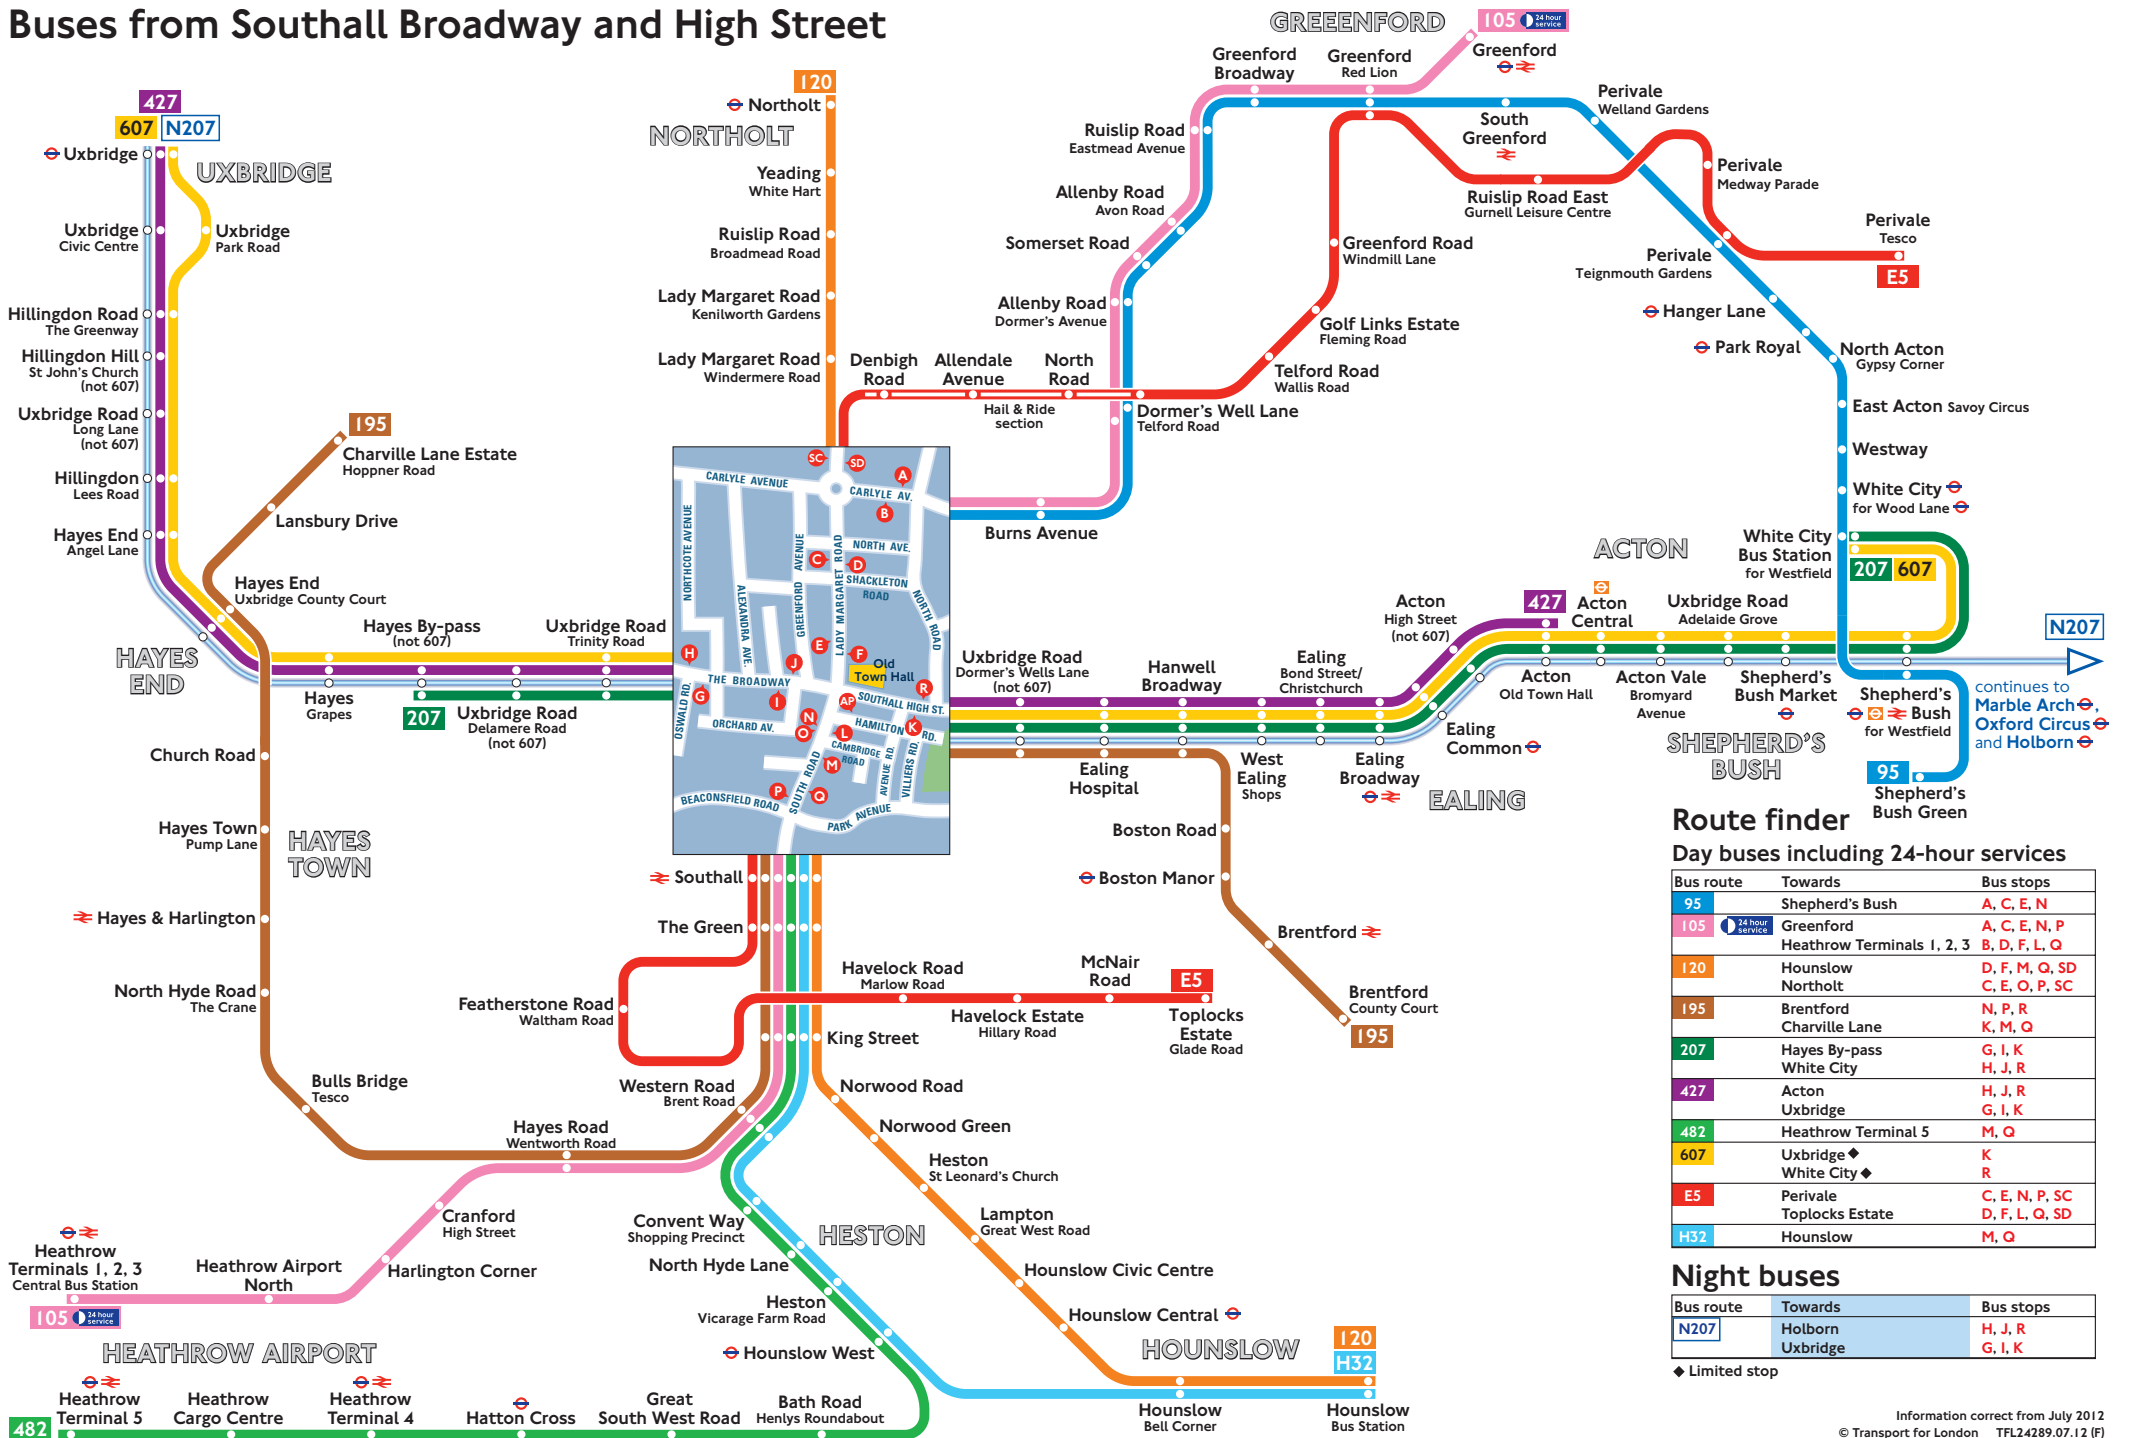

Buses from Southall Broadway and High Street

Route finder

Day buses including 24-hour services

Bus route	Towards	Bus stops
95	Shepherd's Bush	A, C, E, N
105	Greenford Heathrow Terminals 1, 2, 3	A, C, E, N, P B, D, F, L, Q
120	Hounslow Northolt	D, F, M, Q, SD C, E, O, P, SC
195	Brentford Charville Lane	N, P, R K, M, Q
207	Hayes By-pass White City	G, I, K H, J, R
427	Acton Uxbridge	H, J, R G, I, K
482	Heathrow Terminal 5	M, Q
607	Uxbridge ♦ White City ♦	K R
E5	Perivale Toplocks Estate	C, E, N, P, SC D, F, L, Q, SD
H32	Hounslow	M, Q

Night buses

Bus route	Towards	Bus stops
N207	Holborn Uxbridge	H, J, R G, I, K

♦ Limited stop