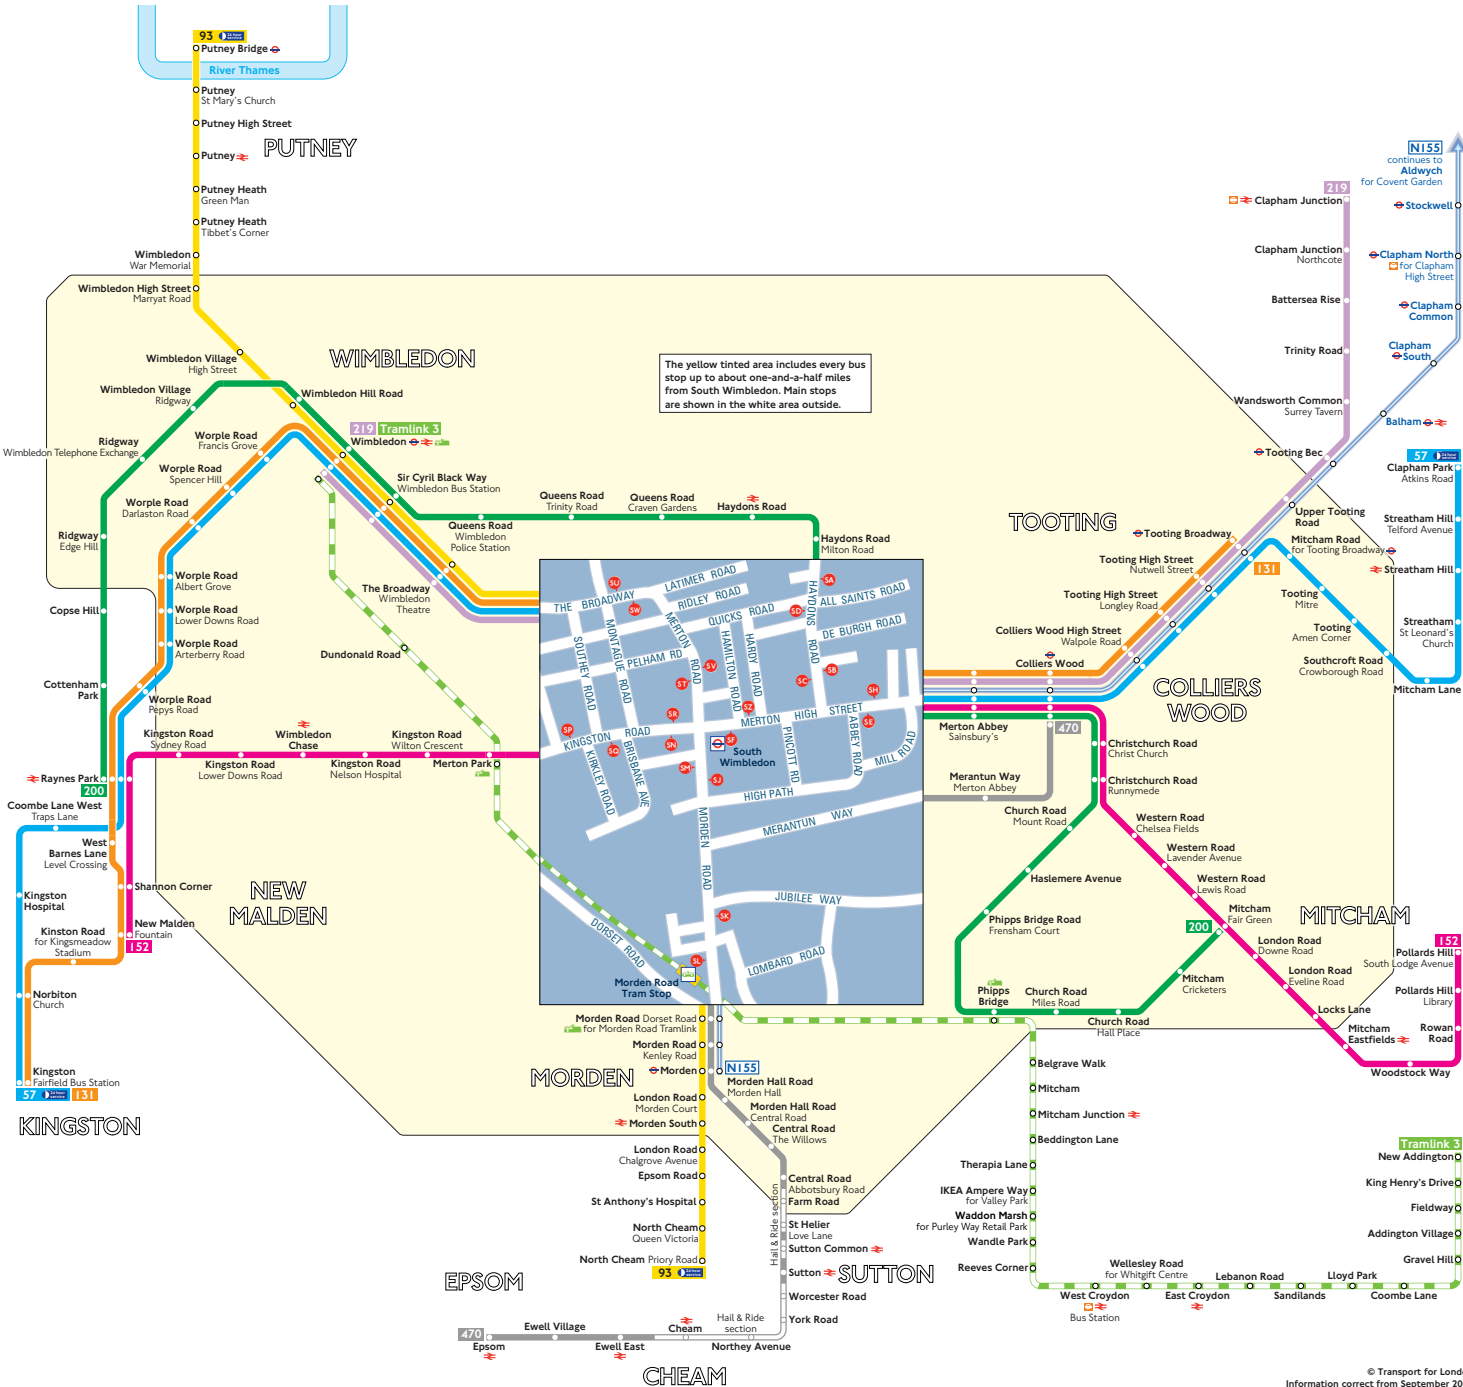

Buses from South Wimbledon

Key

- 57 Day buses in black
- N155 Night buses in blue
- Connections with London Underground
- Connections with London Underground
- Connections with National Rail
- Connections with river boats
- Connections with Tramlink
- Mondays to Saturdays except evenings

A Red discs show the bus stop you need for your chosen bus service. The disc appears on the top of the bus stop in the street (see map of town centre in centre of diagram).

Route finder

Day buses including 24-hour services

Bus route	Towards	Bus stops
57	Clapham Park	SH SP SV SZ
	Kingston	SE SP ST SW
93	North Cheam	SJ SK SL SV
	Putney Bridge	SL SP ST SW
131	Kingston	SE SP ST SW
	Tooting Broadway	SH SP SV SZ
152	New Malden	SE SP SN SC
	Pollards Hill	SE SP SR SK
200	Mitcham	SA SB SH
	Raynes Park	SC SD SE
219	Clapham Junction	SH SP SV SZ
	Wimbledon	SE SP ST SW
470	Colliers Wood +	SL
	Epsom +	SK

Night buses

Bus route	Towards	Bus stops
N155	Aldwych	SH SP SN SZ
	Morden	SE SP SK

Trams

Tram route	Towards	Tram stops
3	New Addington	Tram stop
	Wimbledon	Tram stop