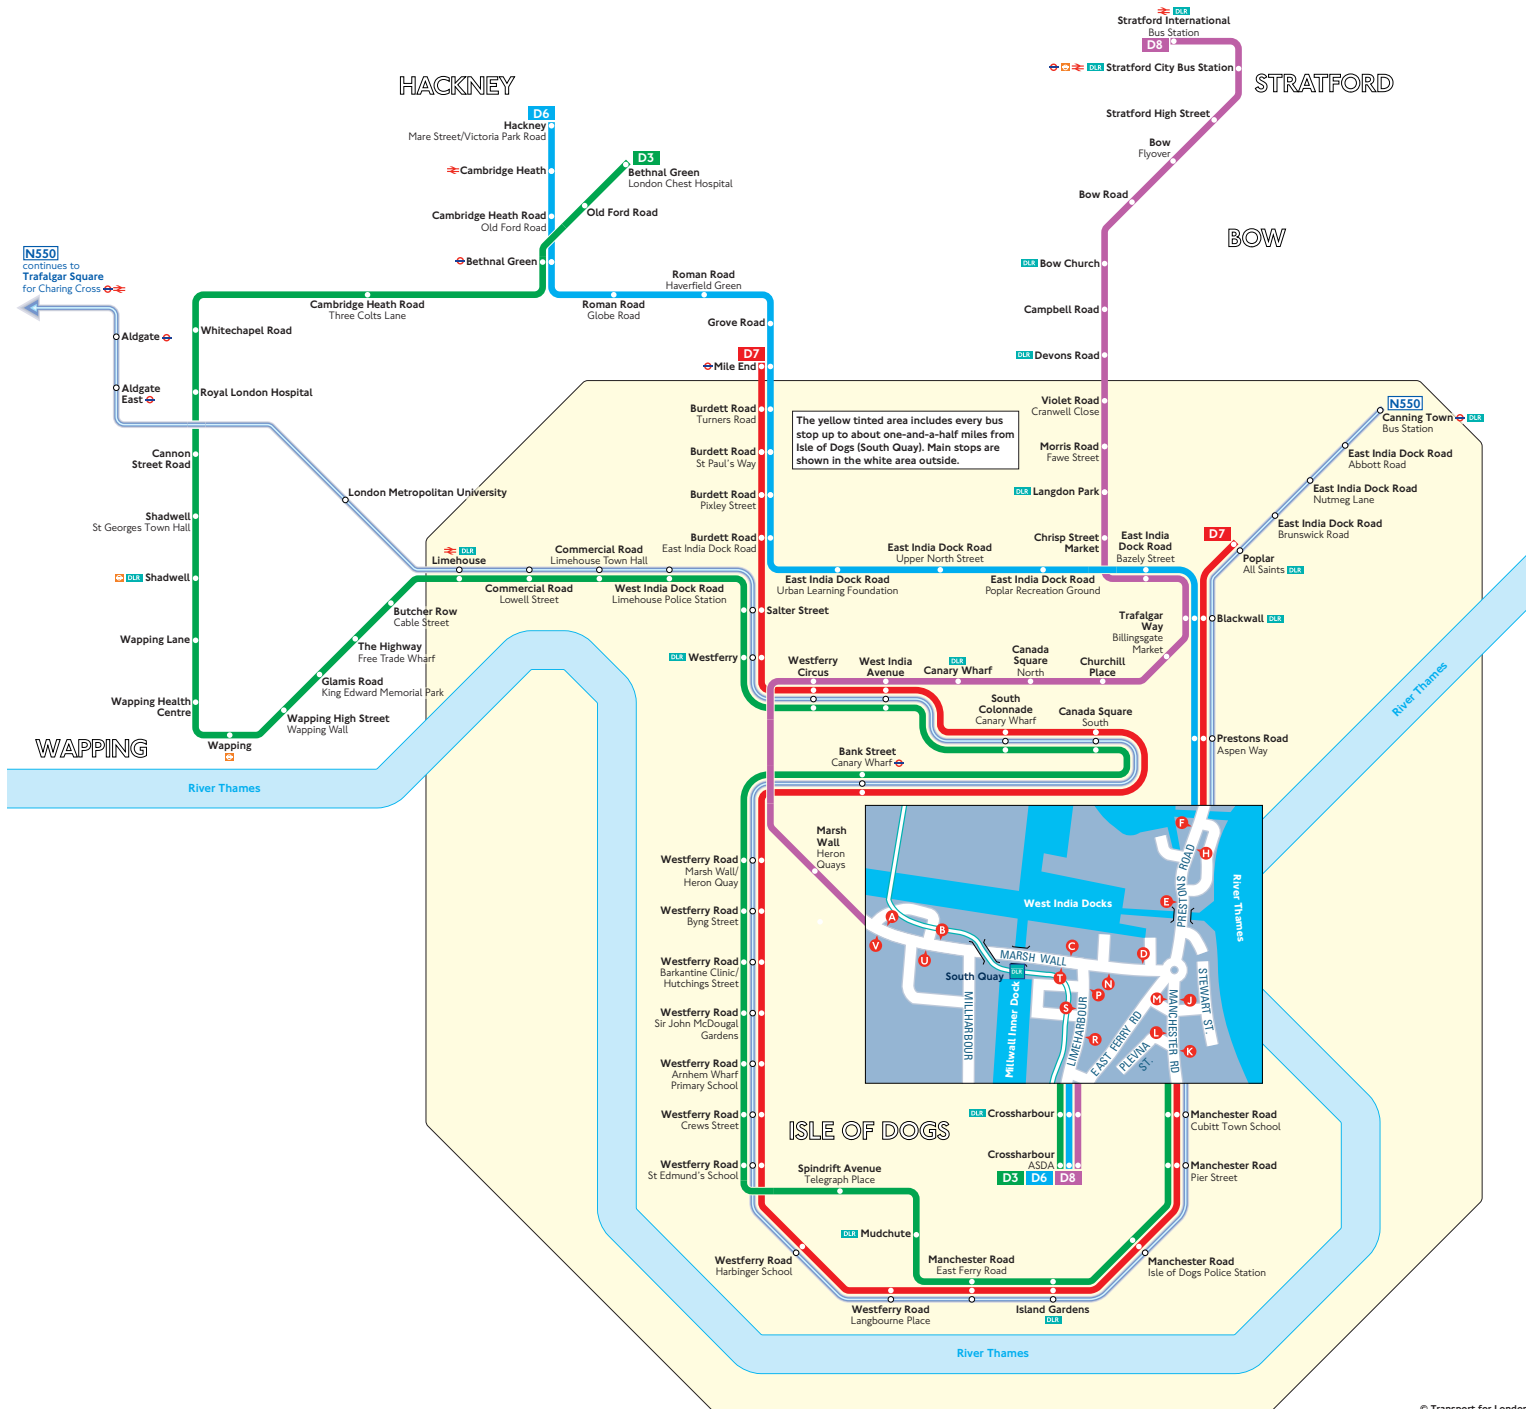

Buses from Isle of Dogs (South Quay)

Key

- **D3** Day buses in black
- **N550** Night buses in blue
- Connections with London Underground
- Connections with London Overground
- Connections with National Rail
- **DLR** Connections with Docklands Light Railway
- Connections with river boats

Red discs show the bus stop you need for your chosen bus service. The disc appears on the top of the bus stop in the street (see map of town centre in centre of diagram).

Route finder

Day buses

Bus route	Towards	Bus stops
D3	Bethnal Green London Chest Hospital	D J K S
D6	Crossharbour	L M N P R
D7	Mile End	H J K
D8	Crossharbour	A B C P R
	Stratford International	S T U V

Night buses

Bus route	Towards	Bus stops
N550	Canning Town	E F L M
	Trafalgar Square	H J K