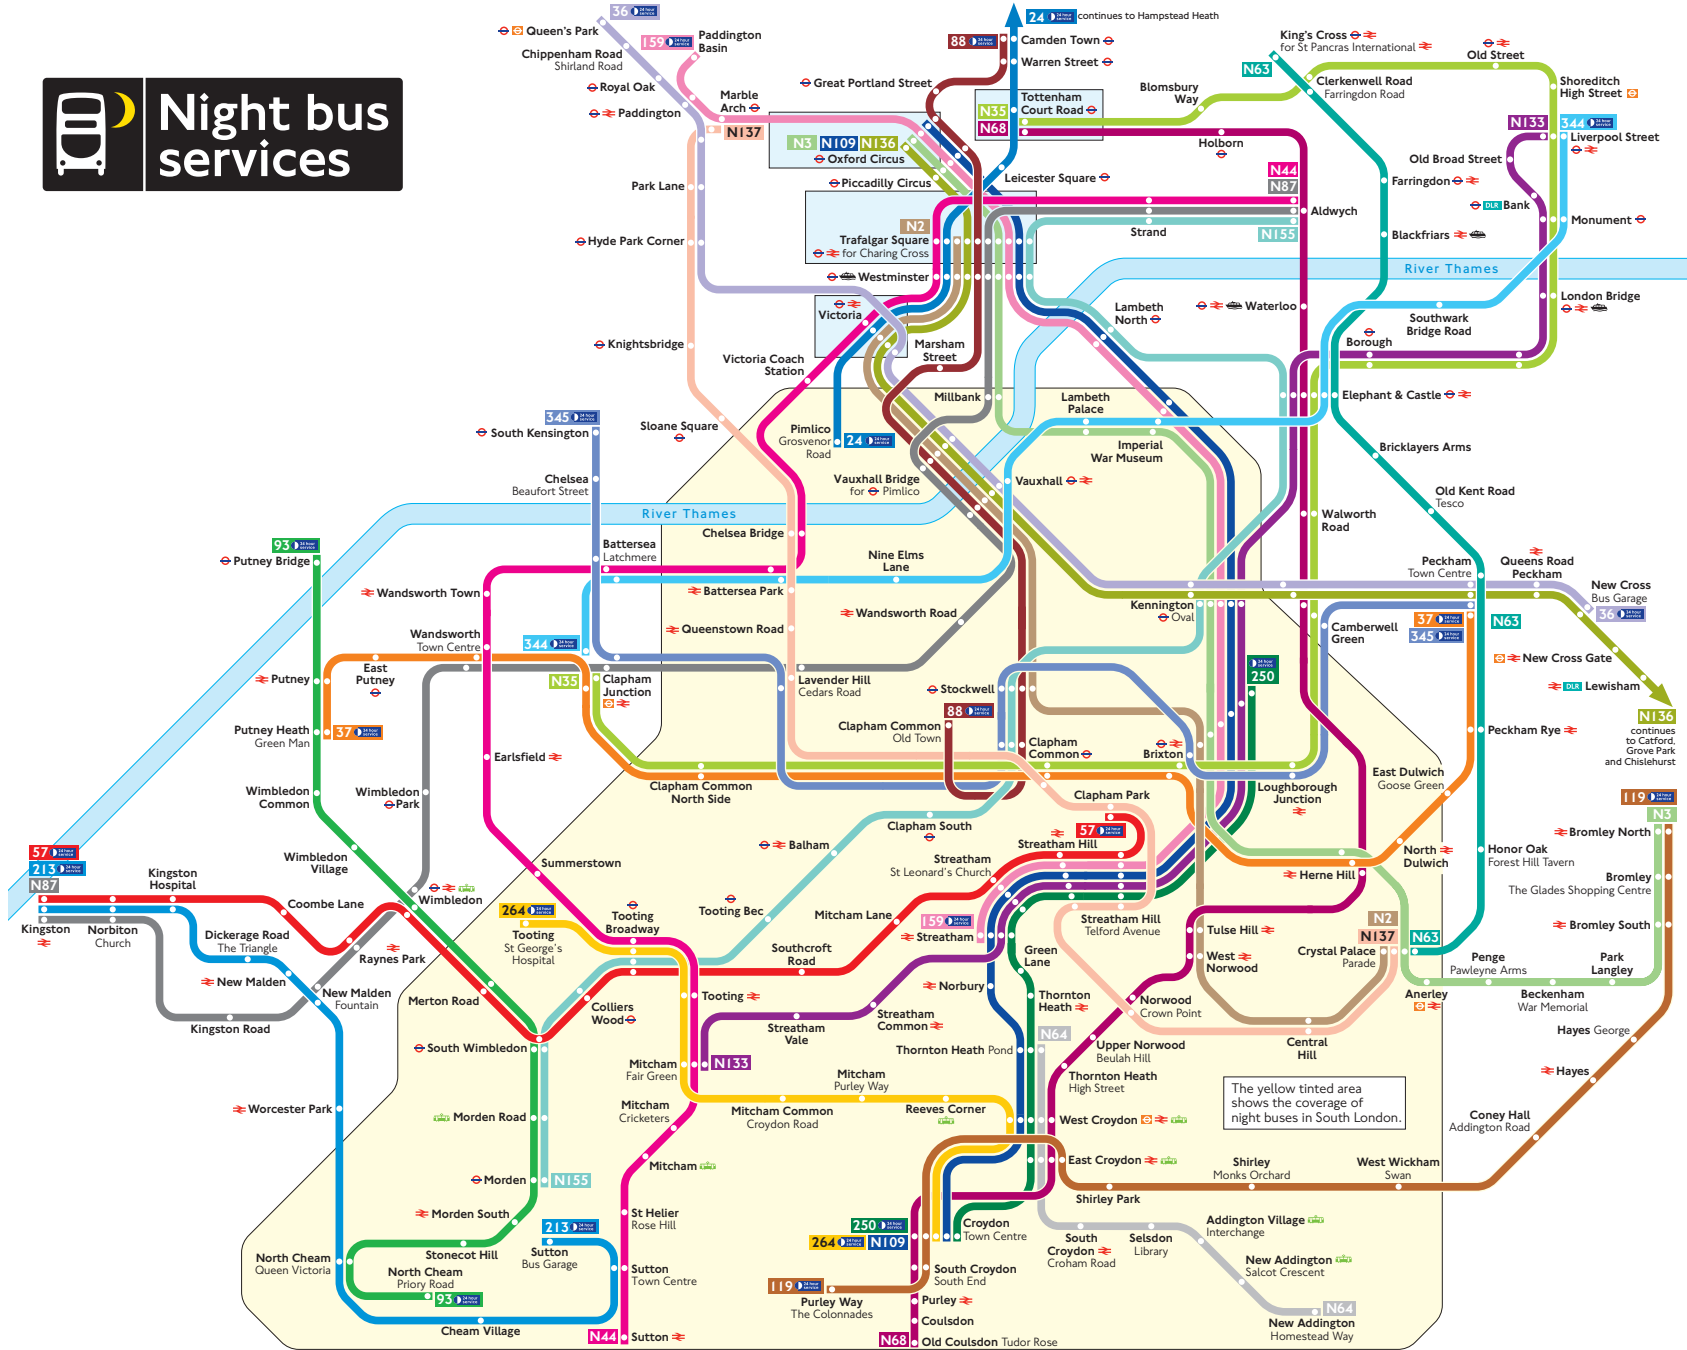

Night buses in south London

Key

-  Main interchange points in central London
-  Connections with London Underground
-  Connections with London Overground
-  Connections with National Rail
-  Connections with Tramlink
-  Connections with Docklands Light Railway
-  Connections with river boats

Route finder

Night buses including 24-hour services in south London

24	Pimlico - Hampstead Heath
36	New Cross - Queen's Park
37	Peckham - Putney Heath
57	Clapham Park - Kingston
88	Clapham Common - Camden Town
93	North Cheam - Putney Bridge
119	Purley Way - Bromley
159	Streatham - Paddington Basin
213	Kingston - Sutton
250	Brixton - Croydon
264	Croydon - Tooting
344	Clapham Junction - Liverpool Street
345	Peckham - South Kensington
N2	Crystal Palace - Trafalgar Square
N3	Bromley North - Oxford Circus
N35	Clapham Junction - Tottenham Court Road
N44	Sutton - Aldwych
N63	Crystal Palace - King's Cross
N64	Thornton Heath Pond - New Addington
N68	Old Coulsdon - Tottenham Court Road
N87	Kingston - Aldwych
N109	Croydon - Oxford Circus
N133	Mitcham - Liverpool Street
N136	Chislehurst - Oxford Circus
N137	Crystal Palace - Marble Arch
N155	Morden - Aldwych

The yellow tinted area shows the coverage of night buses in South London.