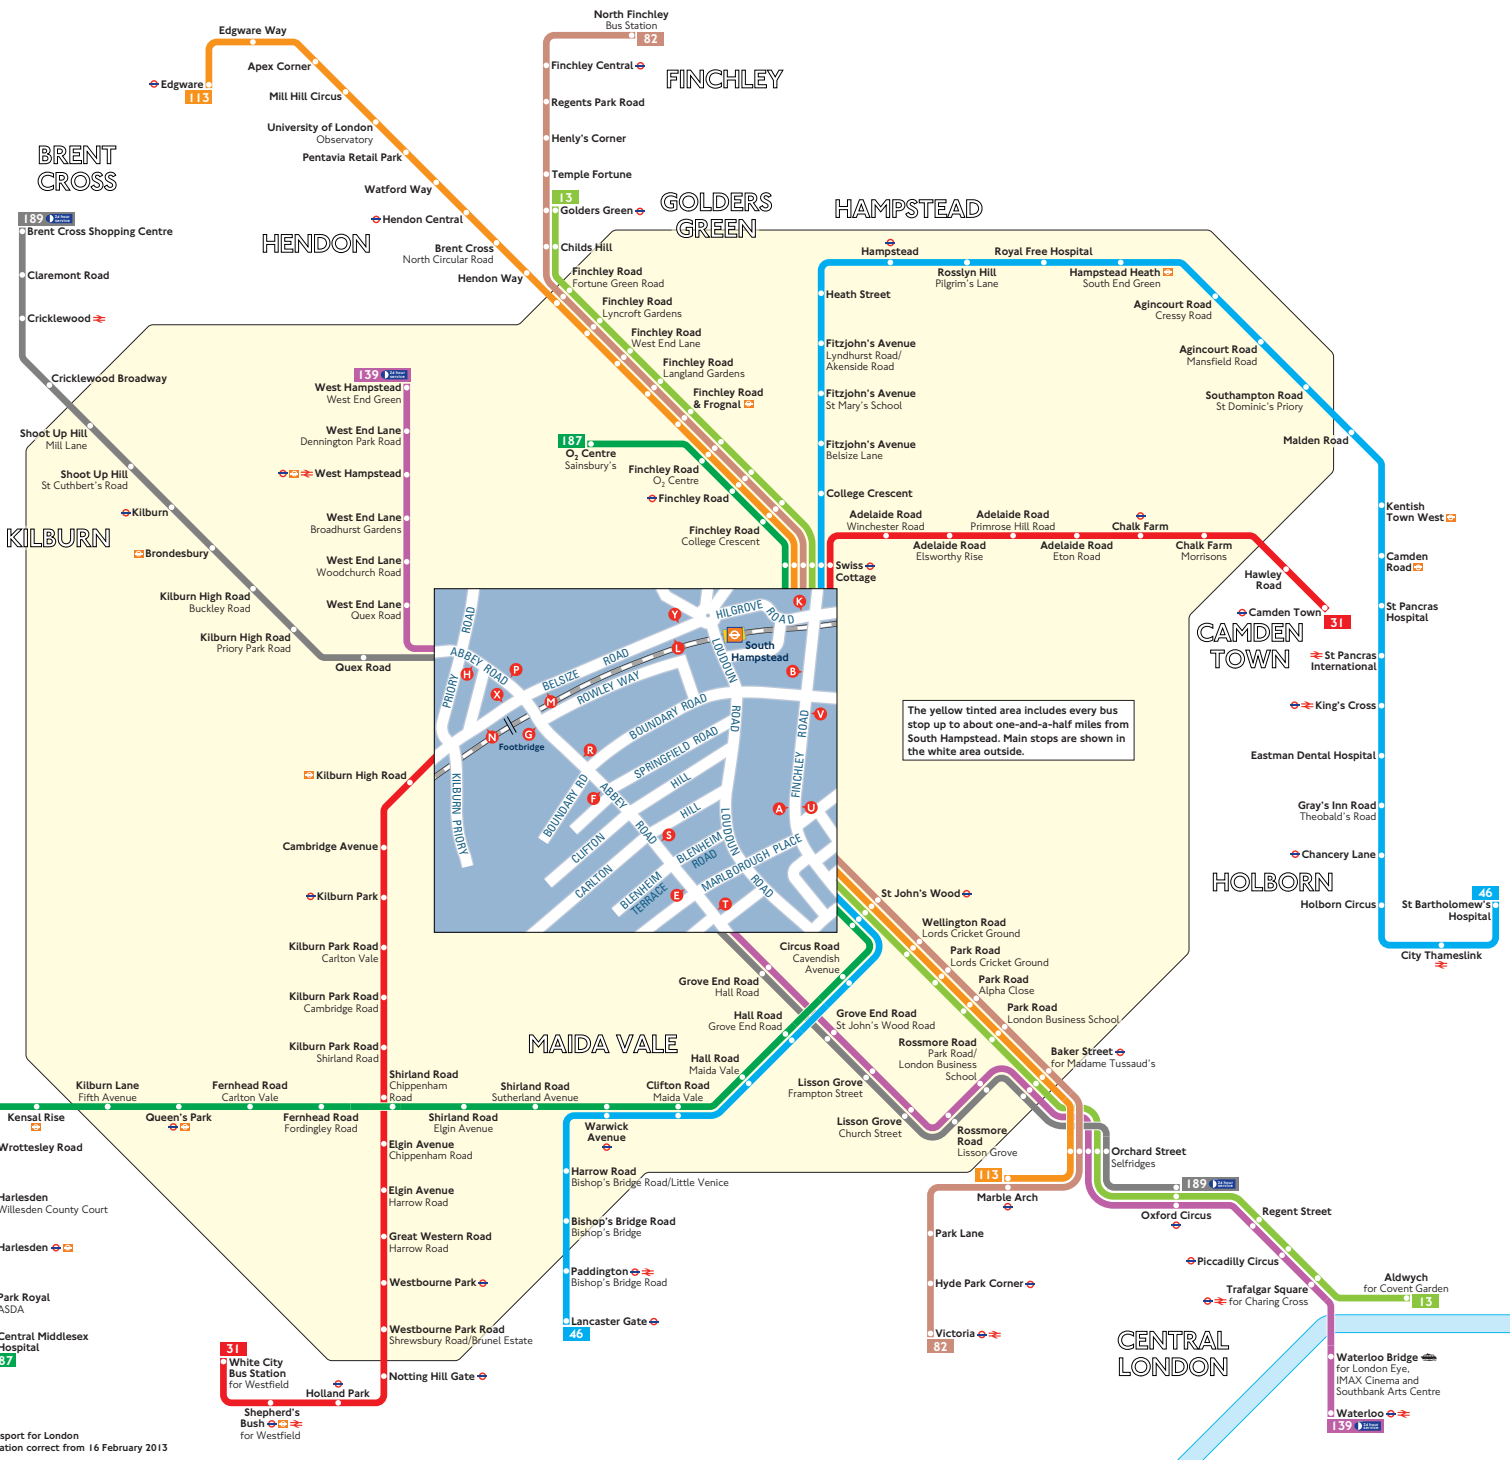

Buses from South Hampstead

Key

- 13 Day buses in black
- N13 Night buses in blue
- Connections with London Underground
- Connections with National Rail
- Connections with river boats

Red discs show the bus stop you need for your chosen bus service. The disc appears on the top of the bus stop in the street (see map of town centre in centre of diagram).

Route finder

Day buses including 24-hour services

Bus route	Towards	Bus stops
13	Aldwych	U V
	Golders Green	A B
31	Camden Town	K X Y
	White City	L M N
46	Lancaster Gate	U V
	St Bartholomew's Hospital	A B
82	North Finchley	A B
	Victoria	U V
113	Edgware	A B
	Marble Arch	U V
139	Waterloo	P R S T
	West Hampstead	E F G H
187	Central Middlesex Hospital	U V
	O ₂ Centre	A B
189	Brent Cross Shopping Centre	E F G H
	Oxford Circus	P R S T

Night buses

Bus route	Towards	Bus stops
N13	Aldwych	U V
	North Finchley	A B
N28	Camden Town	K X Y
	Wandsworth	L M N
N31	Camden Town	K X Y
	Clapham Junction	L M N
N113	Edgware	A B
	Trafalgar Square	U V