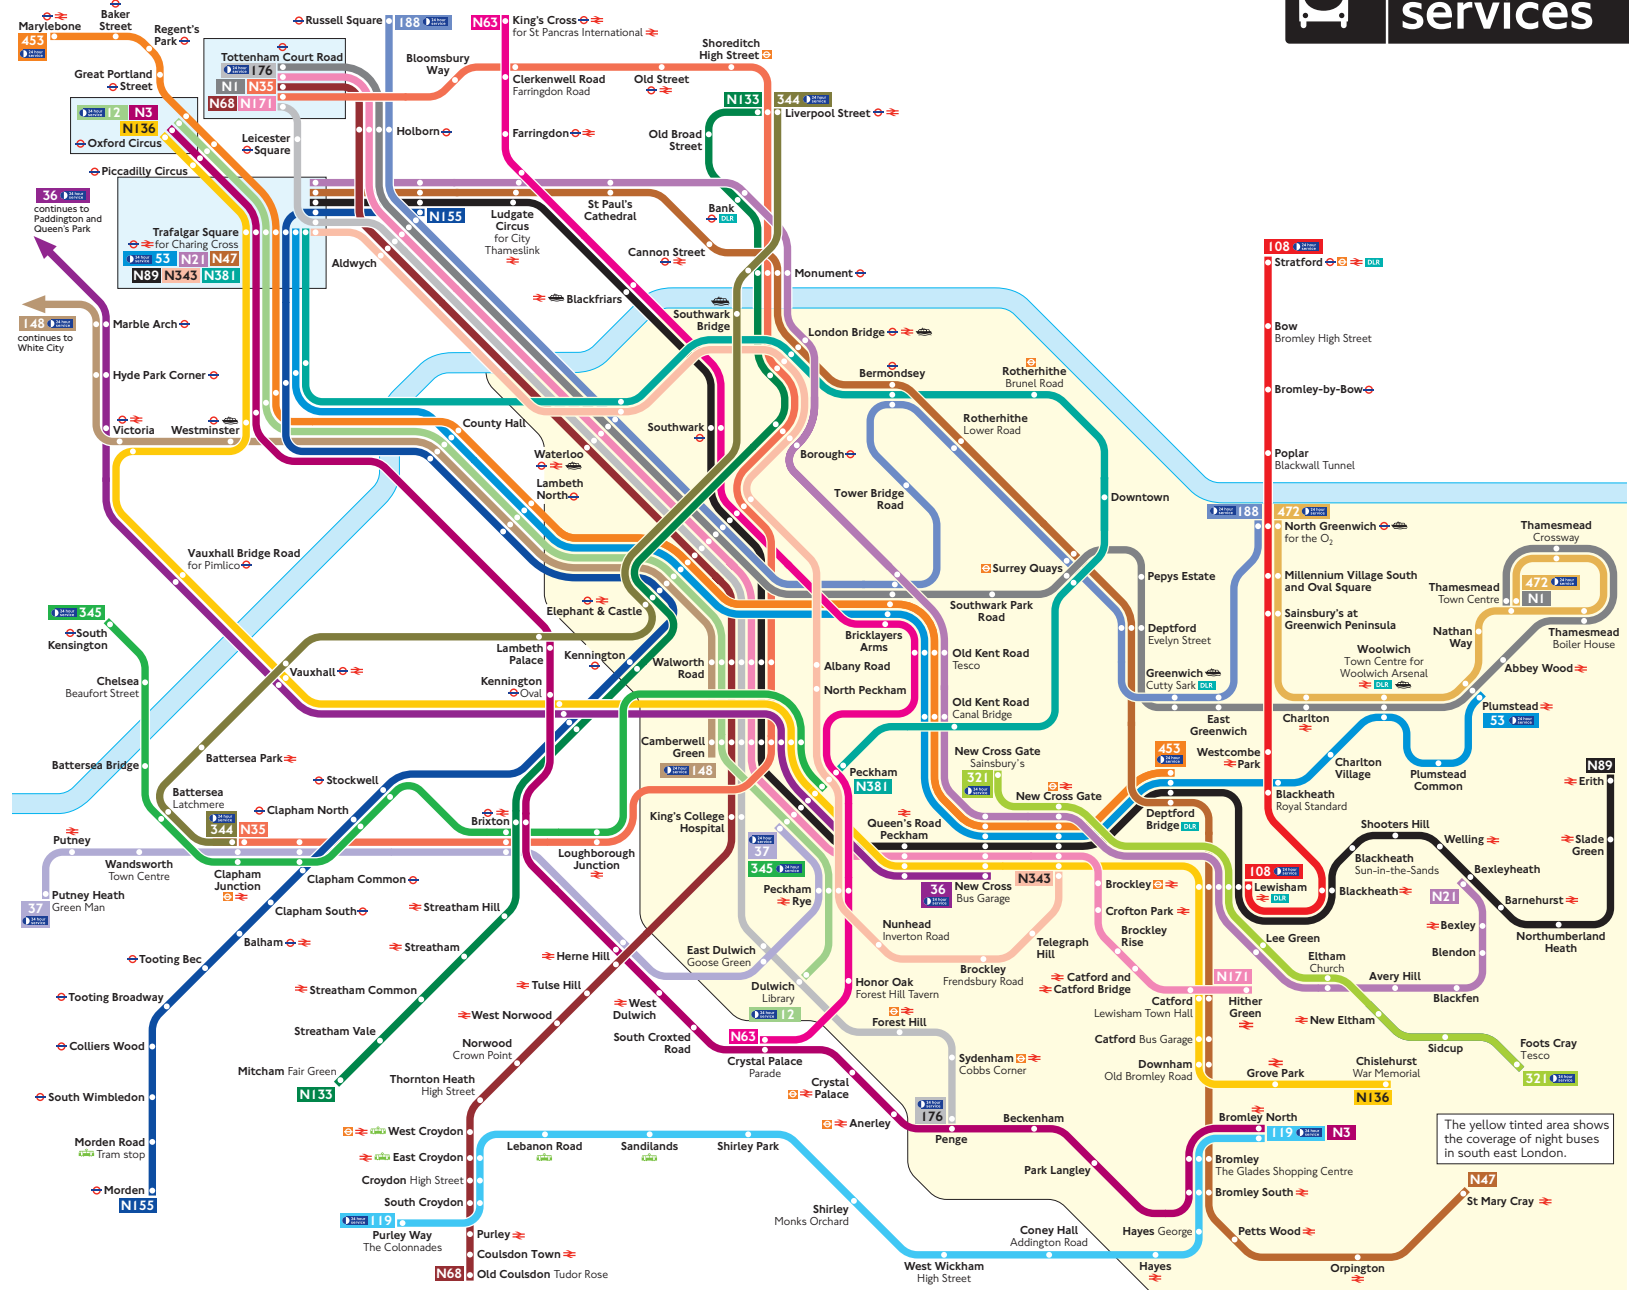

Night buses in South East London

Key

- Main interchange points in central London
- Connections with London Underground
- Connections with London Underground
- Connections with National Rail
- Connections with Docklands Light Railway
- Connections with river boats
- Connections with Tramlink

Route finder

Night buses including 24-hour services in south east London

| | |
|-------------|---|
| N12 | Dulwich - Oxford Circus |
| N36 | New Cross - Queen's Park |
| N37 | Peckham - Putney Heath |
| N53 | Plumstead - Trafalgar Square |
| N108 | Lewisham - Stratford |
| N119 | Bromley - Purley Way |
| N148 | Camberwell Green - White City |
| N176 | Penge - Tottenham Court Road |
| N188 | North Greenwich - Russell Square |
| N321 | New Cross Gate - Foots Cray |
| N344 | Clapham Junction - Liverpool Street |
| N345 | Peckham - South Kensington |
| N453 | Deptford Broadway - Marylebone |
| N472 | North Greenwich - Thamesmead |
| N1 | Thamesmead - Tottenham Court Road |
| N3 | Bromley North - Oxford Circus |
| N21 | Bexleyheath - Trafalgar Square |
| N35 | Clapham Junction - Tottenham Court Road |
| N47 | St Mary Cray - Trafalgar Square |
| N63 | Crystal Palace - King's Cross |
| N68 | Old Coulsdon - Tottenham Court Road |
| N89 | Erith - Trafalgar Square |
| N133 | Mitcham - Liverpool Street |
| N136 | Chislehurst - Oxford Circus |
| N155 | Morden - Aldwych |
| N171 | Hither Green - Tottenham Court Road |
| N343 | New Cross Gate - Trafalgar Square |
| N381 | Peckham - Trafalgar Square |