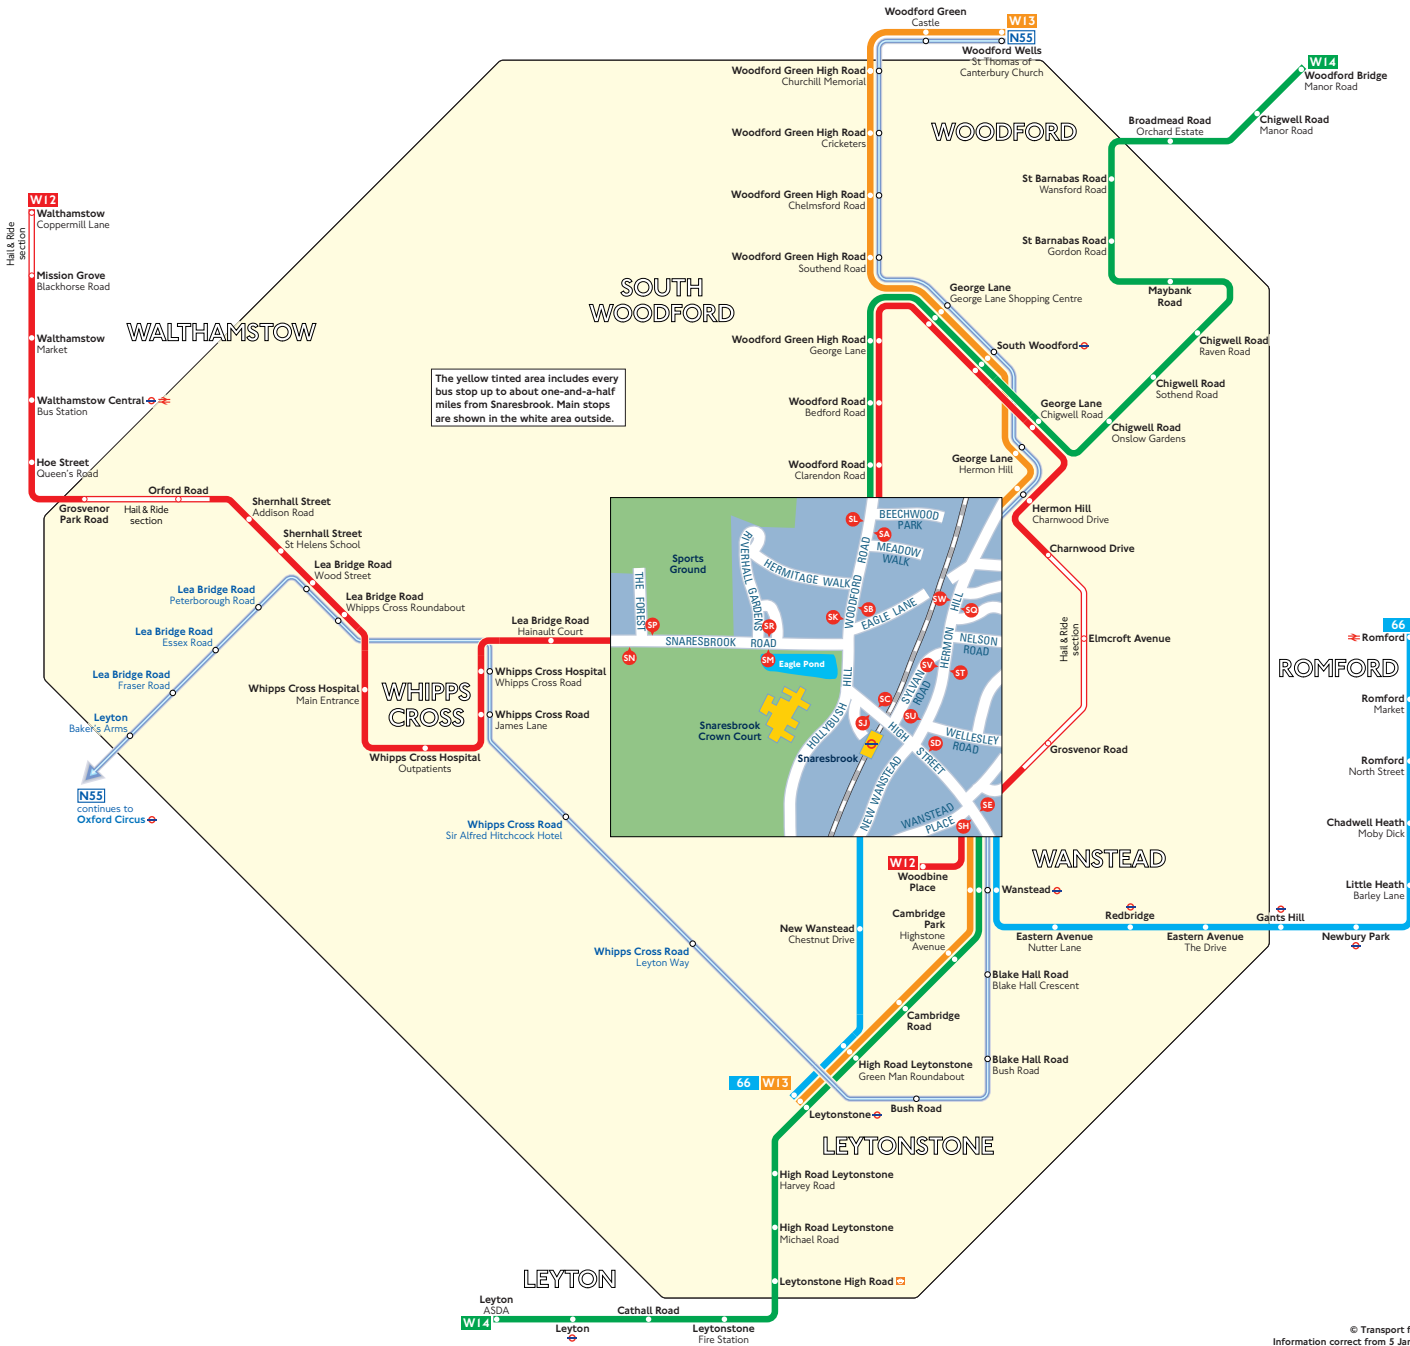

Buses from Snaresbrook

Key

- W12 Day buses in black
- N55 Night buses in blue
- Connections with London Underground
- Connections with London Overground
- Connections with National Rail

A Red discs show the bus stop you need for your chosen bus service. The disc **A** appears on the top of the bus stop in the street (see map of town centre in centre of diagram).

Route finder

Day buses

Bus route	Towards	Bus stops
66	Leytonstone	SH
	Romford	SD SE
W12	Walthamstow	SA SB SH SM SN
	Wanstead	SE SK SL SP SR
W13	Leytonstone	SD SE SO ST
	Woodford Wells	SH SU SV SW
W14	Leyton	SA SB SC SD SE
	Woodford Bridge	SH SJ SK SL

Night buses

Bus route	Towards	Bus stops
N55	Oxford Circus	SD SE SO ST
	Woodford Wells	SH SU SV SW