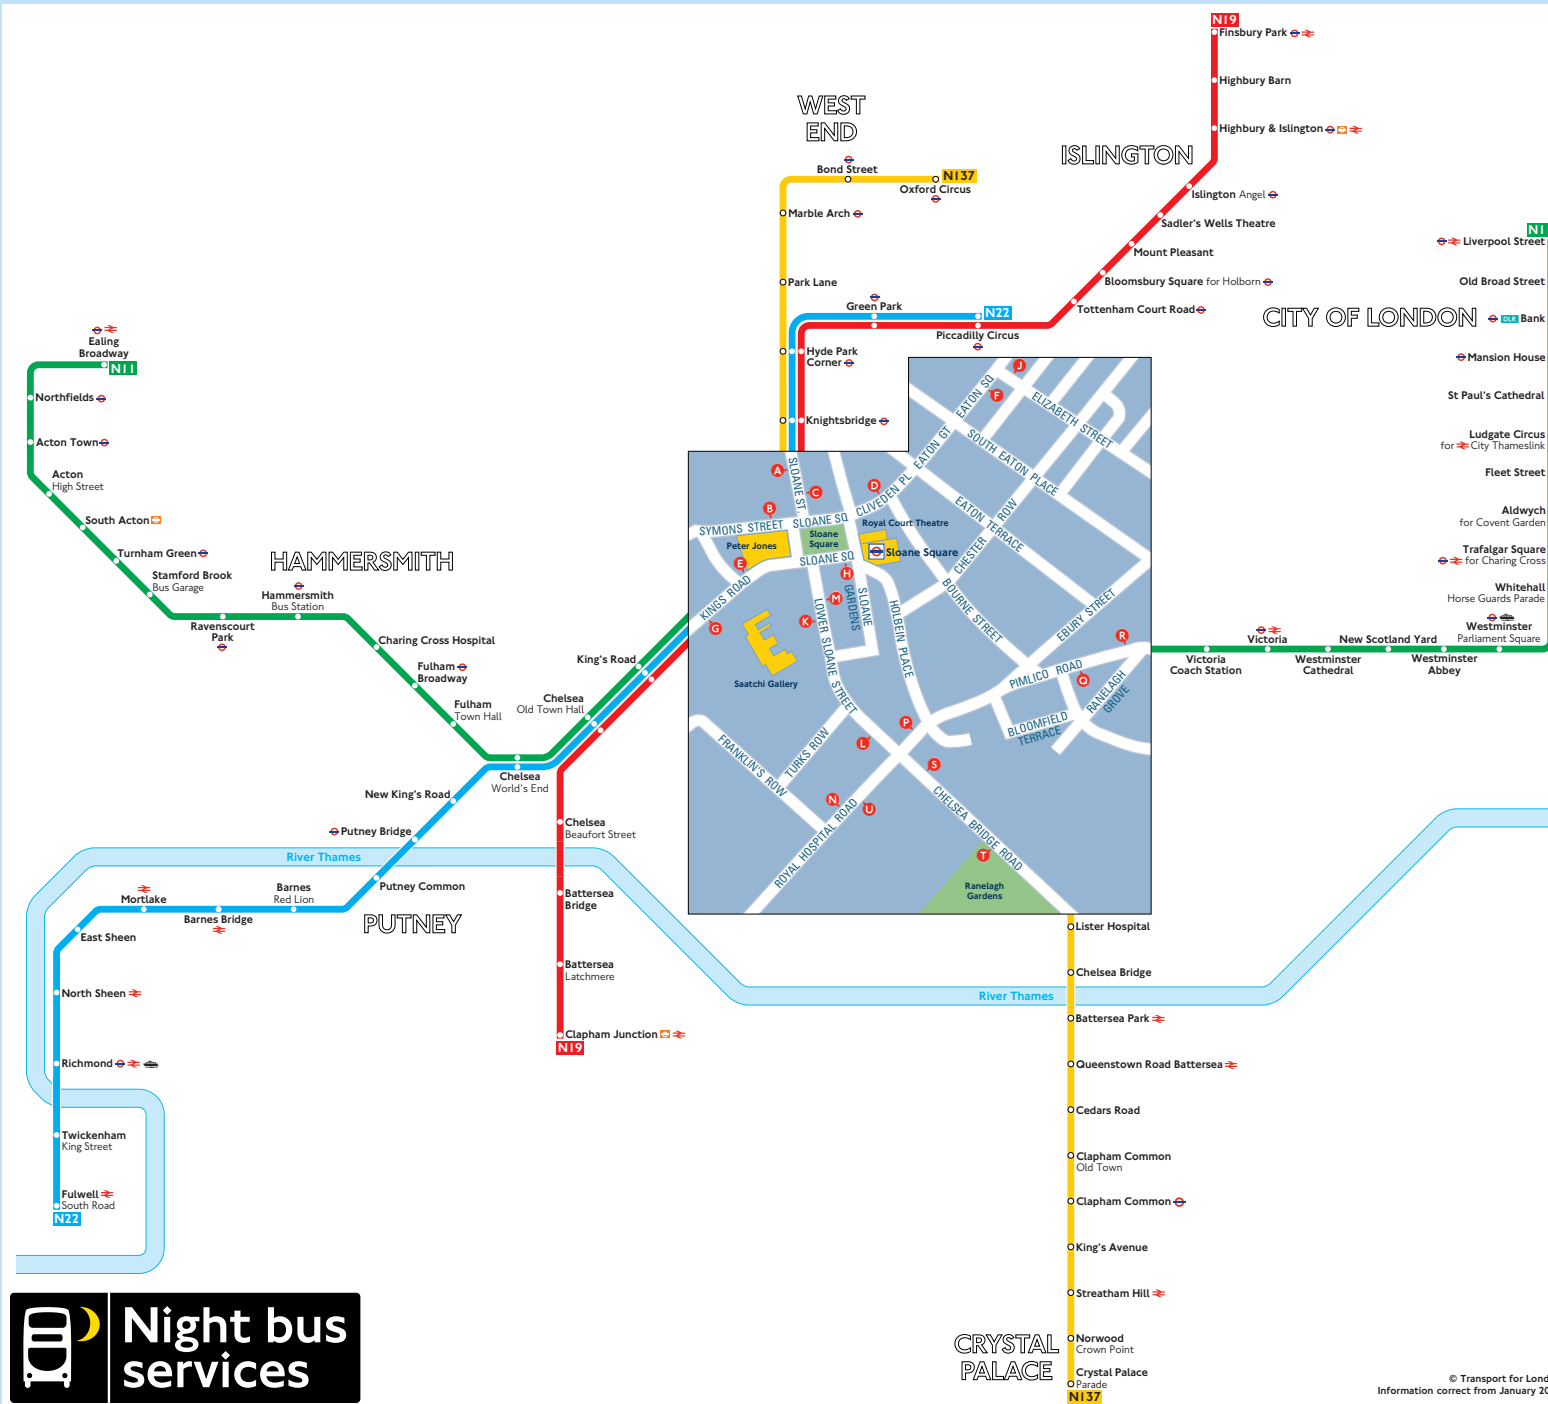

Night buses from Sloane Square

Key

- Connections with London Underground
 - Connections with London Overground
 - Connections with National Rail
 - Connections with Docklands Light Railway
 - Connections with river boats
- Red discs show the bus stop you need for your chosen bus service. The disc **A** appears on the top of the bus stop in the street (see map of town centre in centre of diagram).

Route finder

Night buses

| Bus route | Towards | Bus stops |
|-------------|-------------------|----------------|
| N11 | Ealing Broadway | G K L C |
| | Liverpool Street | E M P R |
| N19 | Clapham Junction | C G H |
| | Finsbury Park | A E |
| N22 | Fulwell | C G H |
| | Piccadilly Circus | A E |
| N137 | Crystal Palace | C M S |
| | Oxford Circus | A K L T |

Day buses

For day bus information, please see separate poster.

CRYSTAL PALACE
Norwood Crown Point
Crystal Palace Parade
N137

© Transport for London
Information correct from January 2013