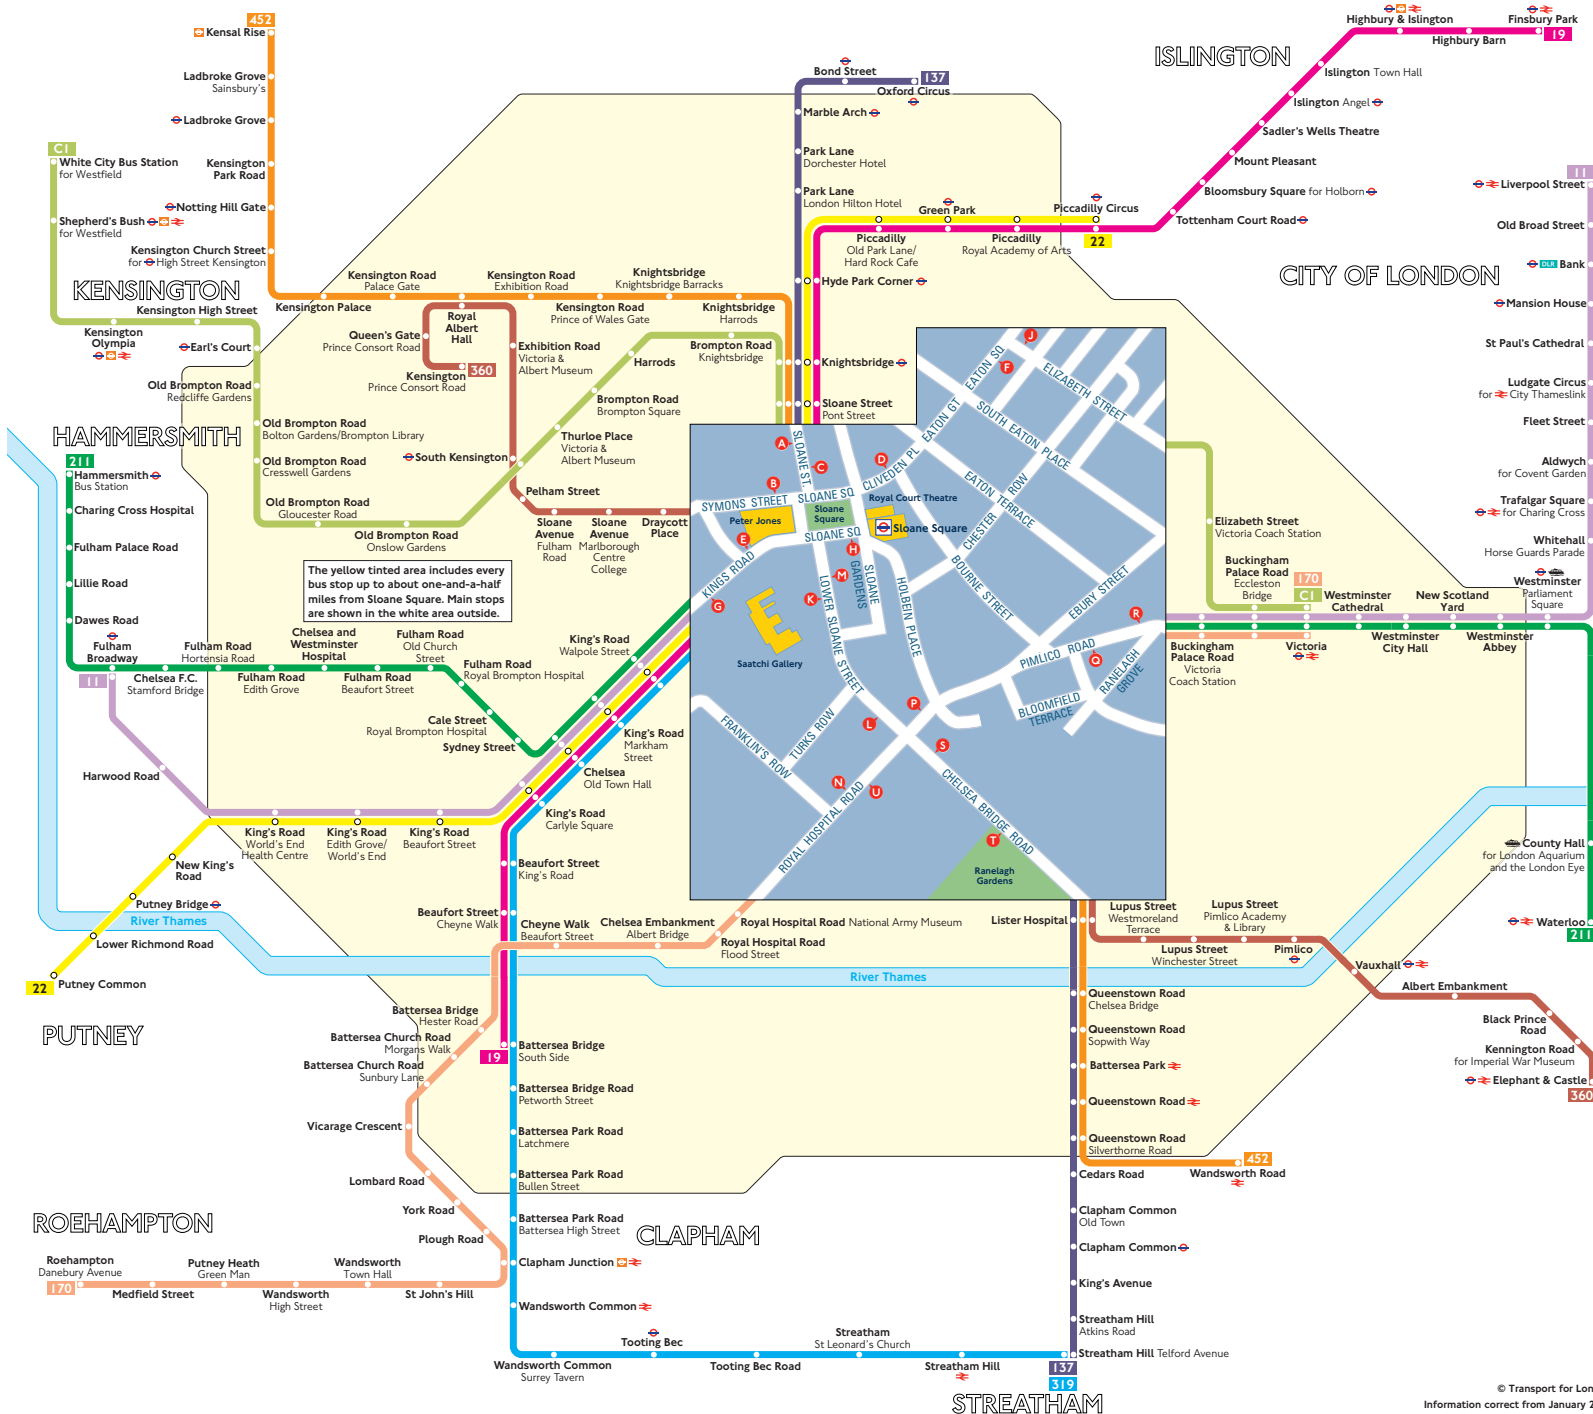

Buses from Sloane Square

Key

- Connections with London Underground
- Connections with London Overground
- Connections with National Rail
- Connections with Docklands Light Railway
- Connections with river boats

A Red discs show the bus stop you need for your chosen bus service. The disc **A** appears on the top of the bus stop in the street (see map of town centre in centre of diagram).

Route finder

Day buses

Bus route	Towards	Bus stops
11	Fulham Broadway Liverpool Street	G K L G E M P R
19	Battersea Bridge Finsbury Park	E G H A E
22	Piccadilly Circus Putney Common	A E C G H
137	Oxford Circus Streatham Hill	A K L T C M S
170	Roehampton Victoria	G U N P R
211	Hammersmith Waterloo	G K L G E M P R
319	Streatham Hill	G H
360	Elephant & Castle Kensington	B M S K L T
452	Kensal Rise Wandsworth Road	A K L T C M S
CI	Victoria White City	C D J A F H

Night buses

For night bus information, please see separate poster.