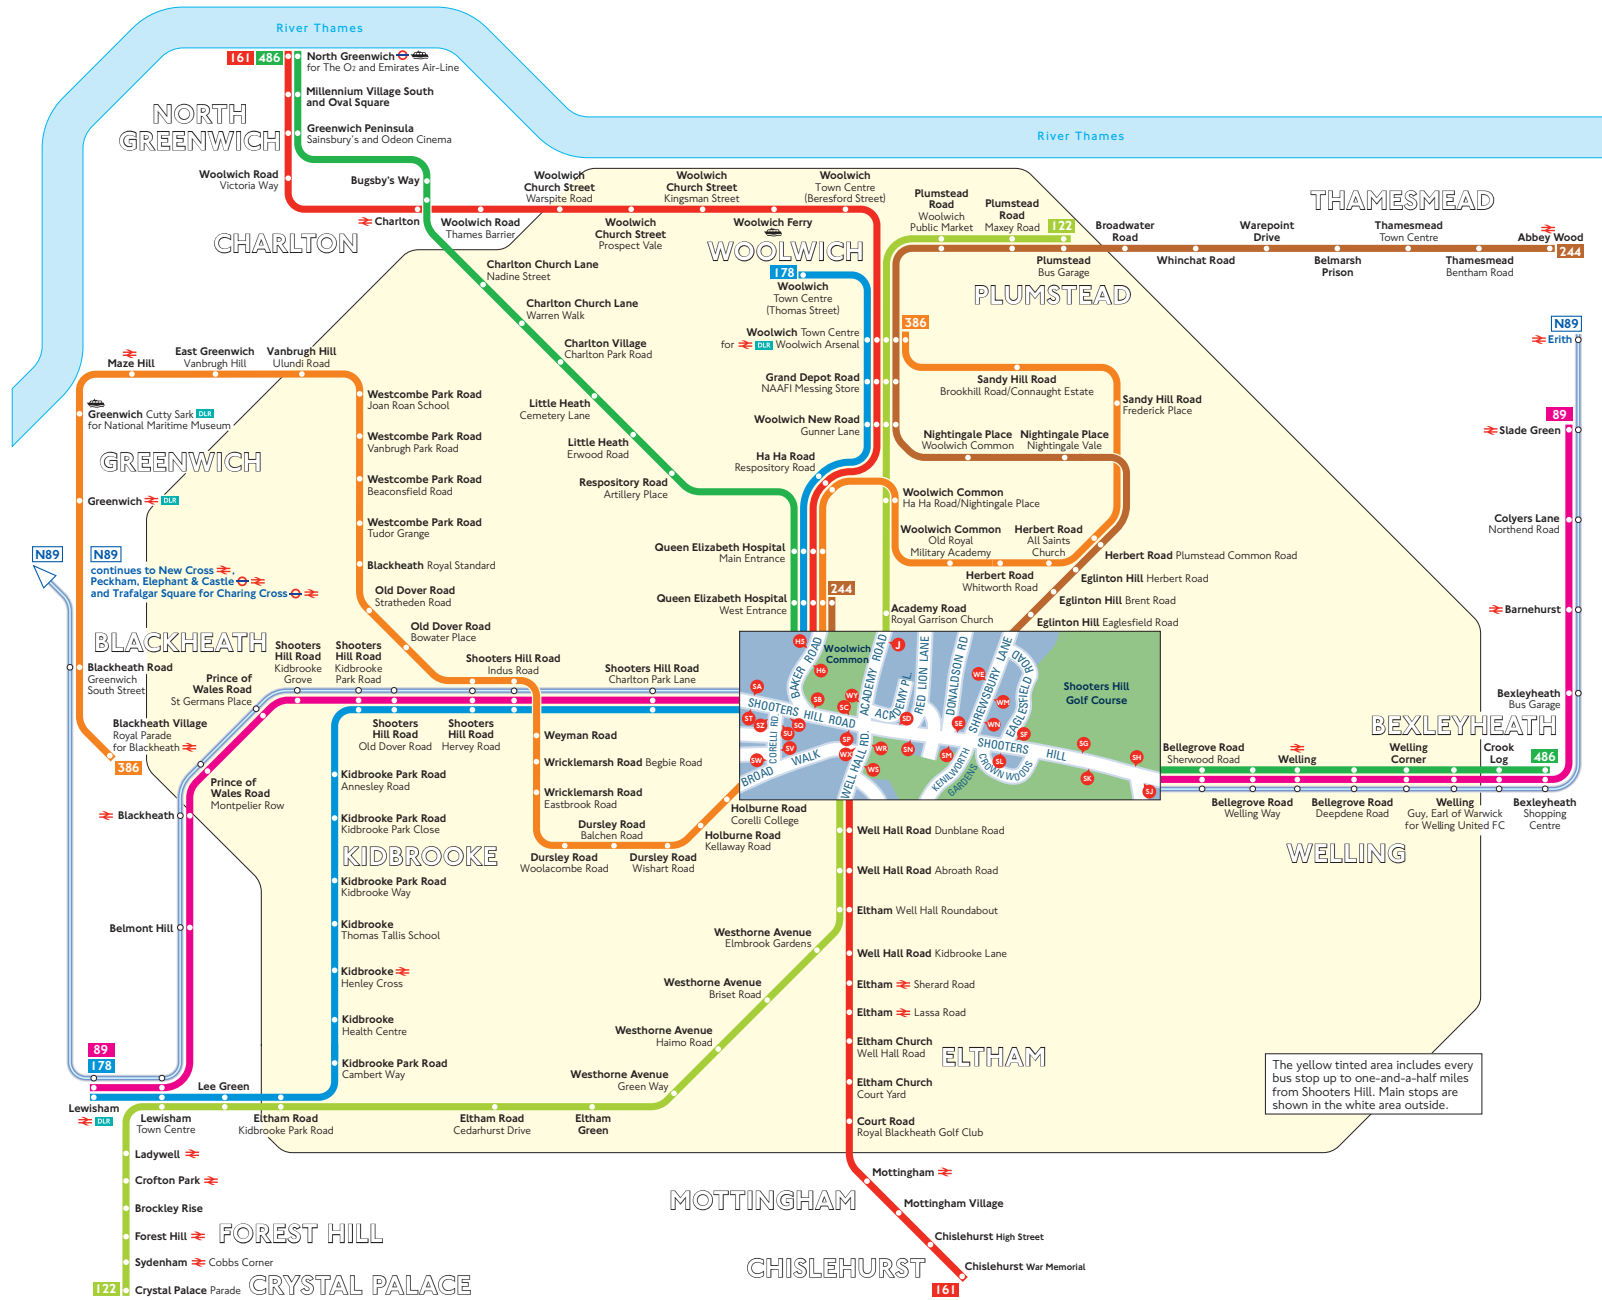

Buses from Shooters Hill

Key

-  Connections with London Underground
-  Connections with National Rail
-  Connections with Docklands Light Railway
-  Connections with river boats

A Red discs show the bus stop you need for your chosen bus service. The disc **A** appears on the top of the bus stop in the street (see map of town centre in centre of diagram).

Route finder

Day buses

Bus route	Towards	Bus stops
89	Lewisham	SJ SR SL SM SN SP SO ST
	Slade Green	SA SB SC SD SE SF SG SH
122	Crystal Palace	J WR WS
	Plumstead	WA WY
161	Chislehurst	HO SB SC SD SE SF SG SH
	North Greenwich	HS SP SY
178	Woolwich	HS SA
244	Abbey Wood	HO SB SC SD SE SF SG SH
	Queen Elizabeth Hospital	HS SM SN SP SY
386	Blackheath Village	HO SD SU SV
	Woolwich	HS SW SZ
486	Bexleyheath	HO SB SC SD SE SF SG SH
	North Greenwich	HS SJ SK SL SM SN SP

Night buses

Bus route	Towards	Bus stops
N89	Erith	SA SB SC SD SE SF SG SH
	Trafalgar Square	SJ SK SL SM SN SP SO ST

The yellow tinted area includes every bus stop up to one-and-a-half miles from Shooters Hill. Main stops are shown in the white area outside.