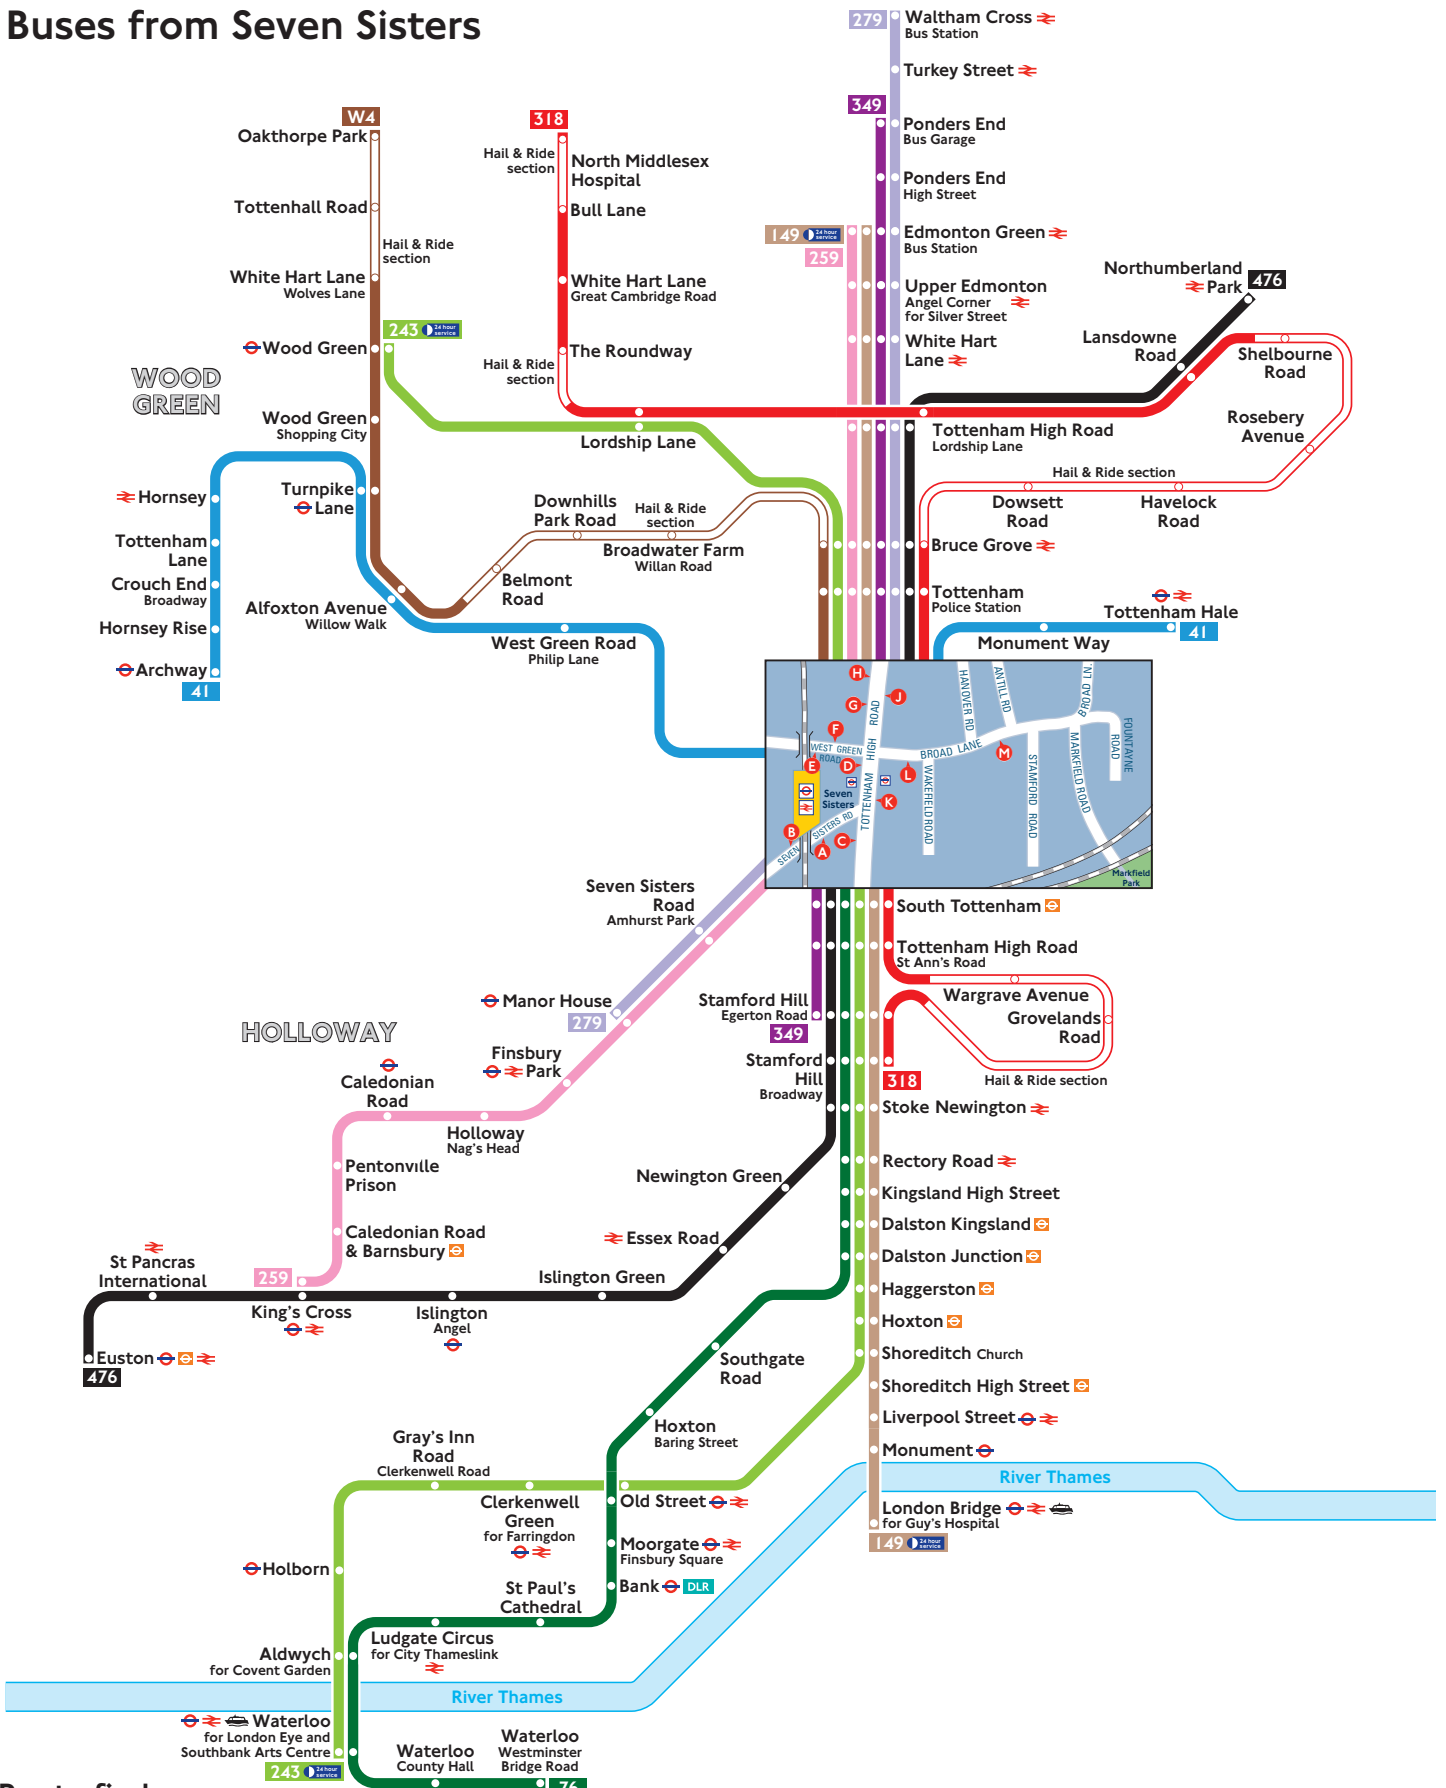

Buses from Seven Sisters

Route finder

Day buses including 24-hour services

Bus route	Towards	Bus stops
41	Archway Tottenham Hale	E, M F, H
76	Waterloo	J, K
149	Edmonton Green London Bridge	C, D, G J, K
243	Waterloo Wood Green	J, K C, D, H
259	Edmonton Green King's Cross	B, D, G A, J
279	Manor House Waltham Cross	A, J B, D, G

Bus route	Towards	Bus stops
318	North Middlesex Hospital Stamford Hill	C, D, G J, K
349	Ponders End Stamford Hill	C, D, G J, K
476	Euston Northumberland Park	J, K C, D, G
W4	Oakthorpe Park	H, M

Night buses

Bus route	Towards	Bus stops
N41	Tottenham Hale Trafalgar Square	F, H E, M
N73	Victoria Walthamstow	J, K C, D, H
N76	Northumberland Park Waterloo	C, D, G J, K
N279	Trafalgar Square Waltham Cross	A, J B, D, G