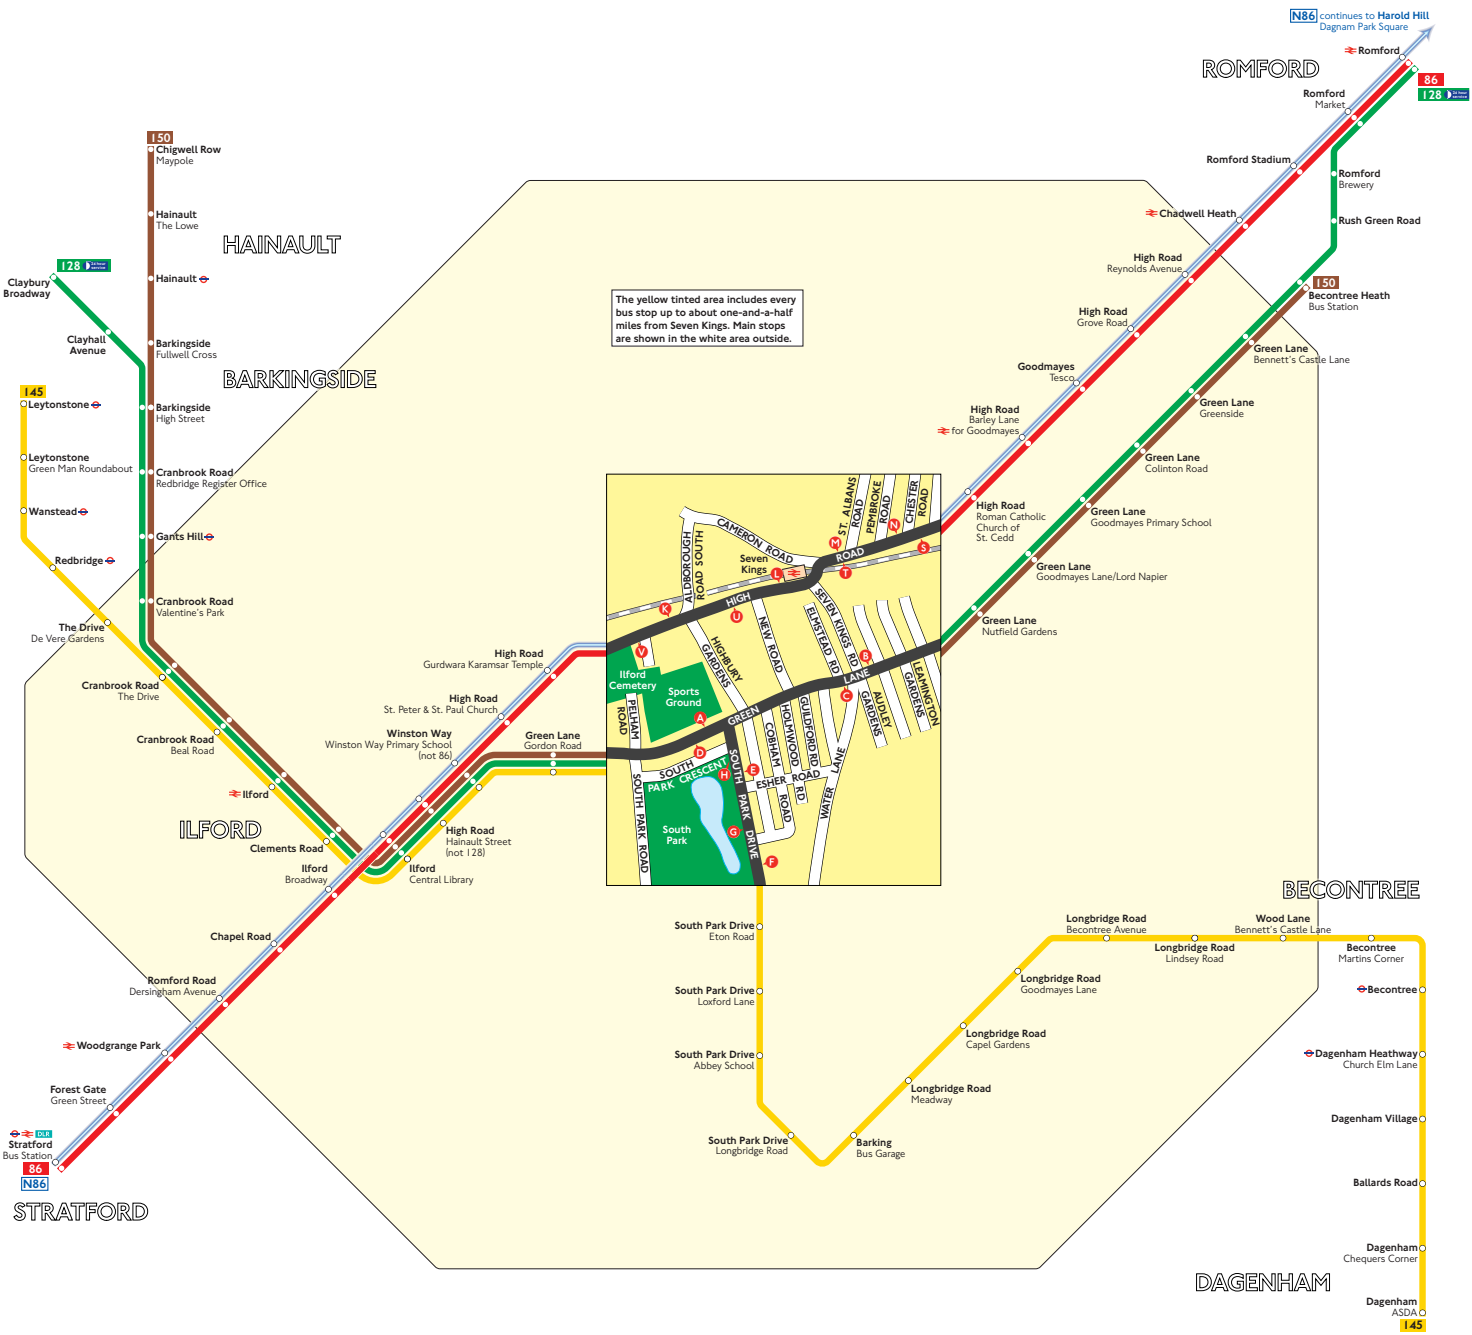

Buses from Seven Kings

Key

- 86 Day buses in black
- N86 Night buses in blue
- Connections with Underground
- Connections with National Rail
- DLR Connections with Docklands Light Railway

Red discs show the bus stop you need for your chosen bus service. The disc **A** appears on the top of the bus stop in the street (see map of town centre in centre of diagram).

Route finder

Day buses including 24-hour routes

Bus route	Towards	Bus stops
86	Romford	K L M N
	Stratford	S T U V
128	Claybury Broadway	C D
	Romford	A B
145	Dagenham	A E F
	Leytonstone	D G H
150	Becontree Heath	A B
	Chigwell Row	C D

Night buses

Bus route	Towards	Bus stops
N86	Harold Hill	K L M N
	Stratford	S T U V