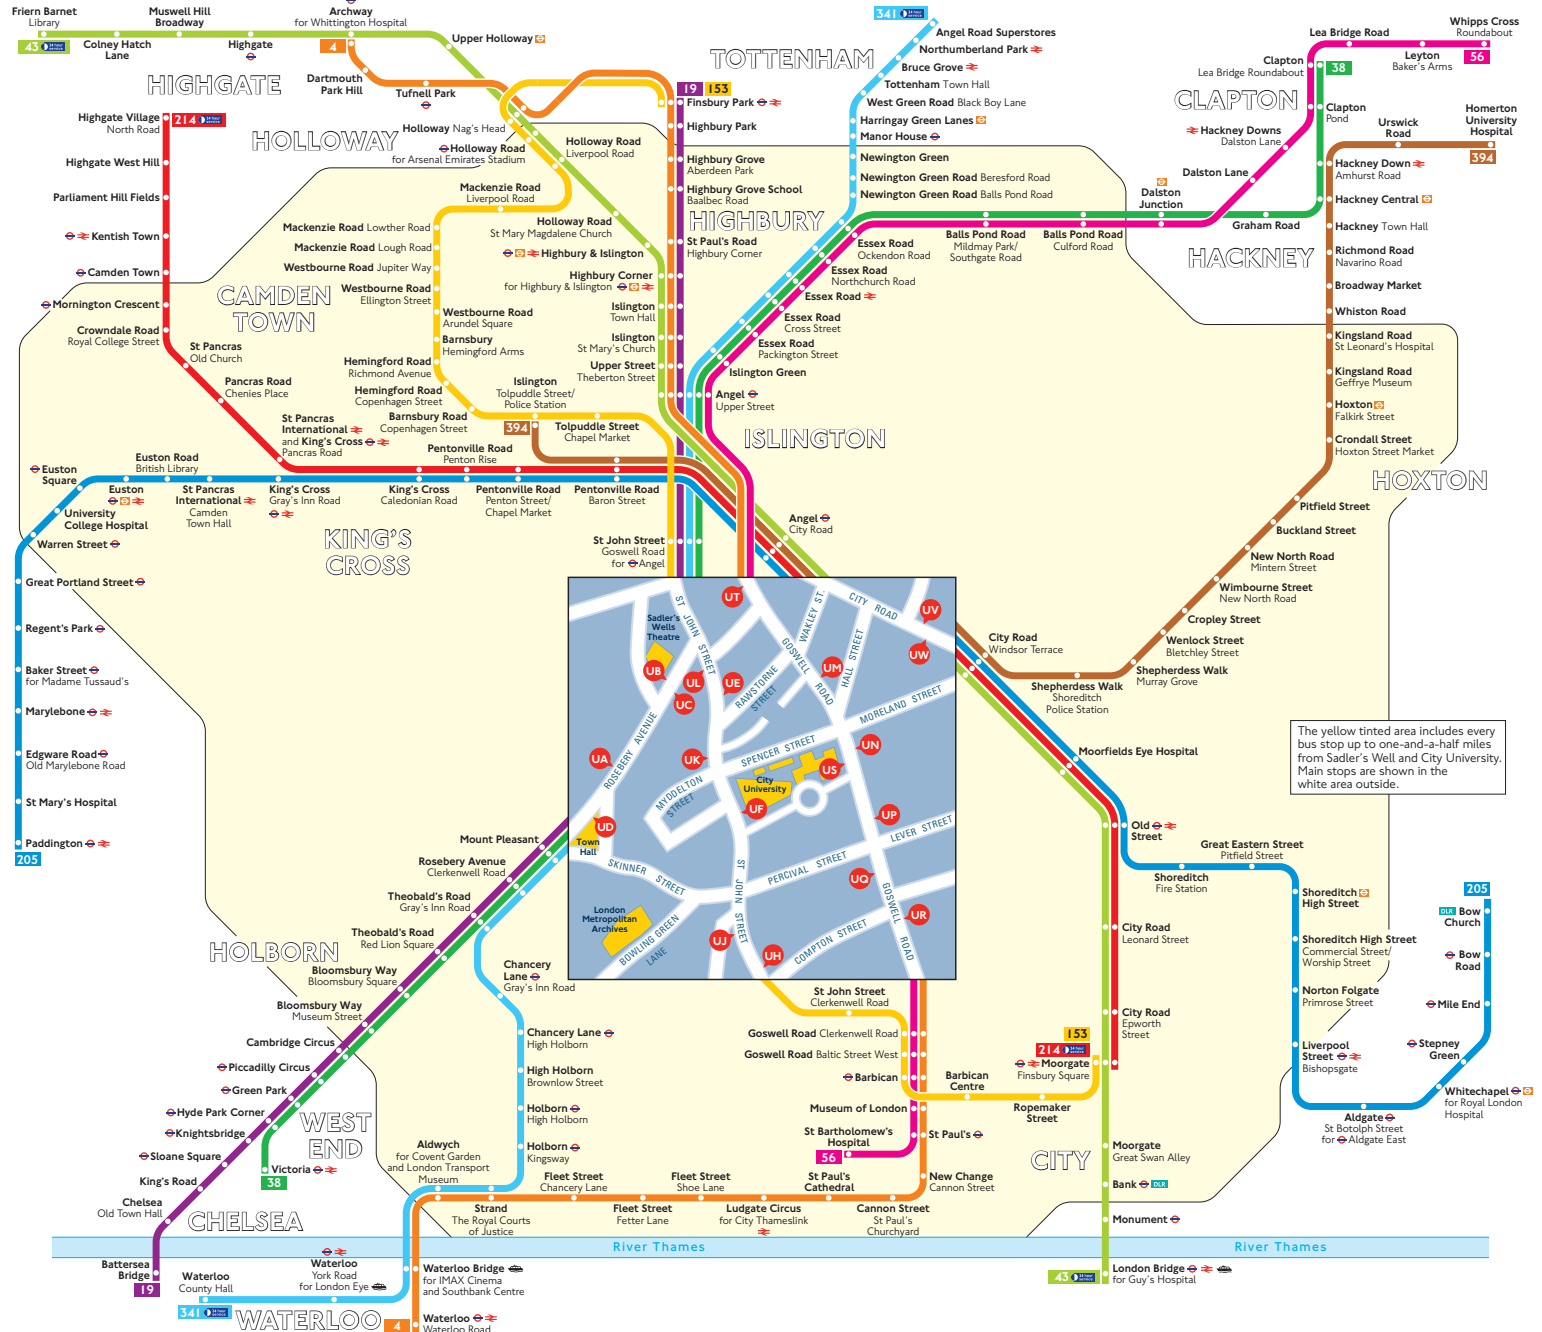

Buses from Sadler's Wells and City University

Key

- Connections with London Underground
- Connections with London Overground
- Connections with National Rail
- Connections with Docklands Light Railway
- Connections with river boats

A Red discs show the bus stop you need for your chosen bus service. The disc **A** appears on the top of the bus stop in the street (see map of town centre in centre of diagram).

Route finder

Day buses including 24-hour services

Bus route	Towards	Bus stops
4	Archway	UC US UT
	Waterloo	UN UN UP UR
19	Battersea Bridge	UC UD
	Finsbury Park	UA UB
38	Clapton	UA UB
	Victoria	UC UD
43	Friern Barnet	UV
	London Bridge	UV
56	St Bartholomew's Hospital	UN UN UP UR
	Whipps Cross	UC US UT
153	Finsbury Park	UC UK UL
	Moorgate	UE UF UH
205	Bow Church	UV
	Paddington	UV
214	Highgate Village	UV
	Moorgate	UV
341	Angel Road Superstores	UA UB
	Waterloo	UC UD
394	Homerton University Hospital	UV
	Islington	UN