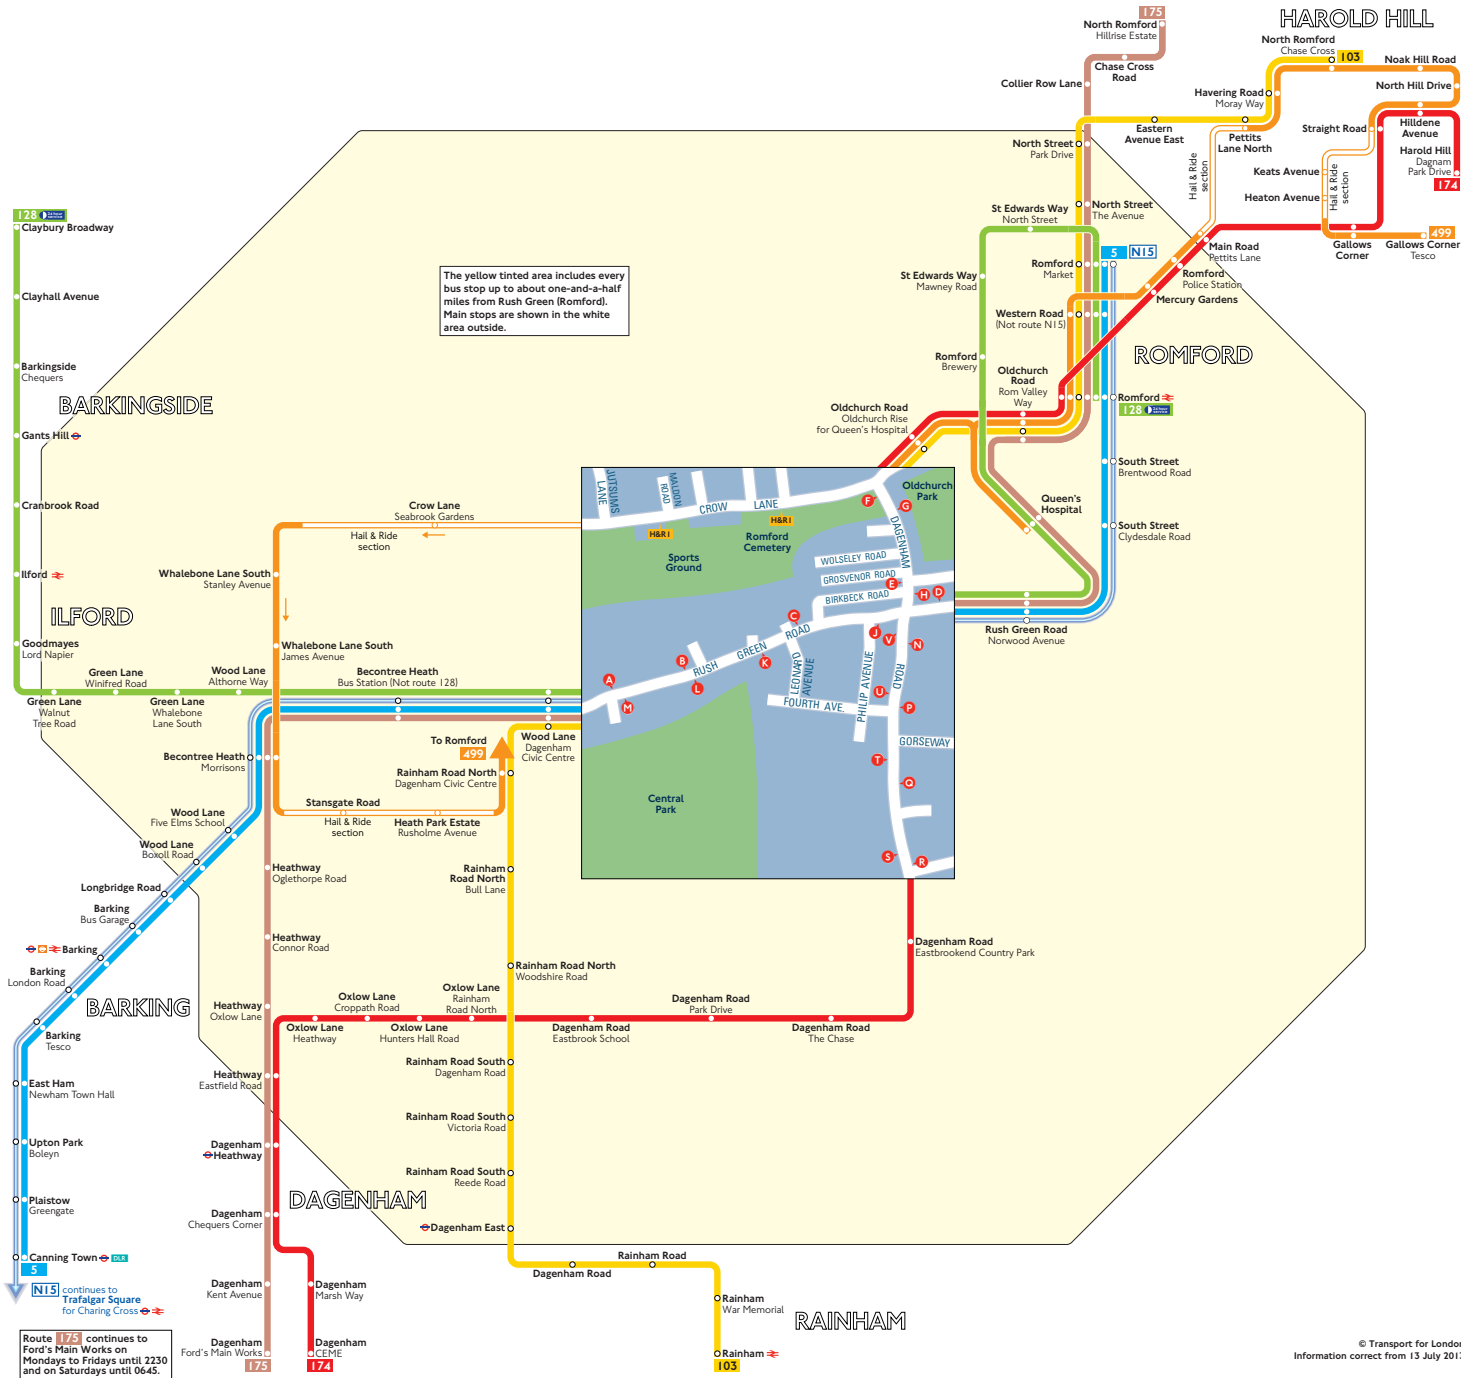

Buses from Rush Green (Romford)

Route finder

Day buses including 24-hour services

Bus route	Towards	Bus stops
5	Canning Town	J K L M
	Romford	A B C D
103	North Romford	A B C E F
	Rainham	G H I K L M
128	Claybury Broadway	J K L M
	Romford	A B C D
174	Dagenham	G H N P O R
	Harold Hill	E F S T U V
175	Dagenham Ford's Main Works ✱	J K L M
	North Romford	A B C D
499	Gallows Corner	A B C E F
	Heath Park Estate	H&R1

Night buses

Bus route	Towards	Bus stops
N15	Romford	A B C D
	Trafalgar Square	J K L M