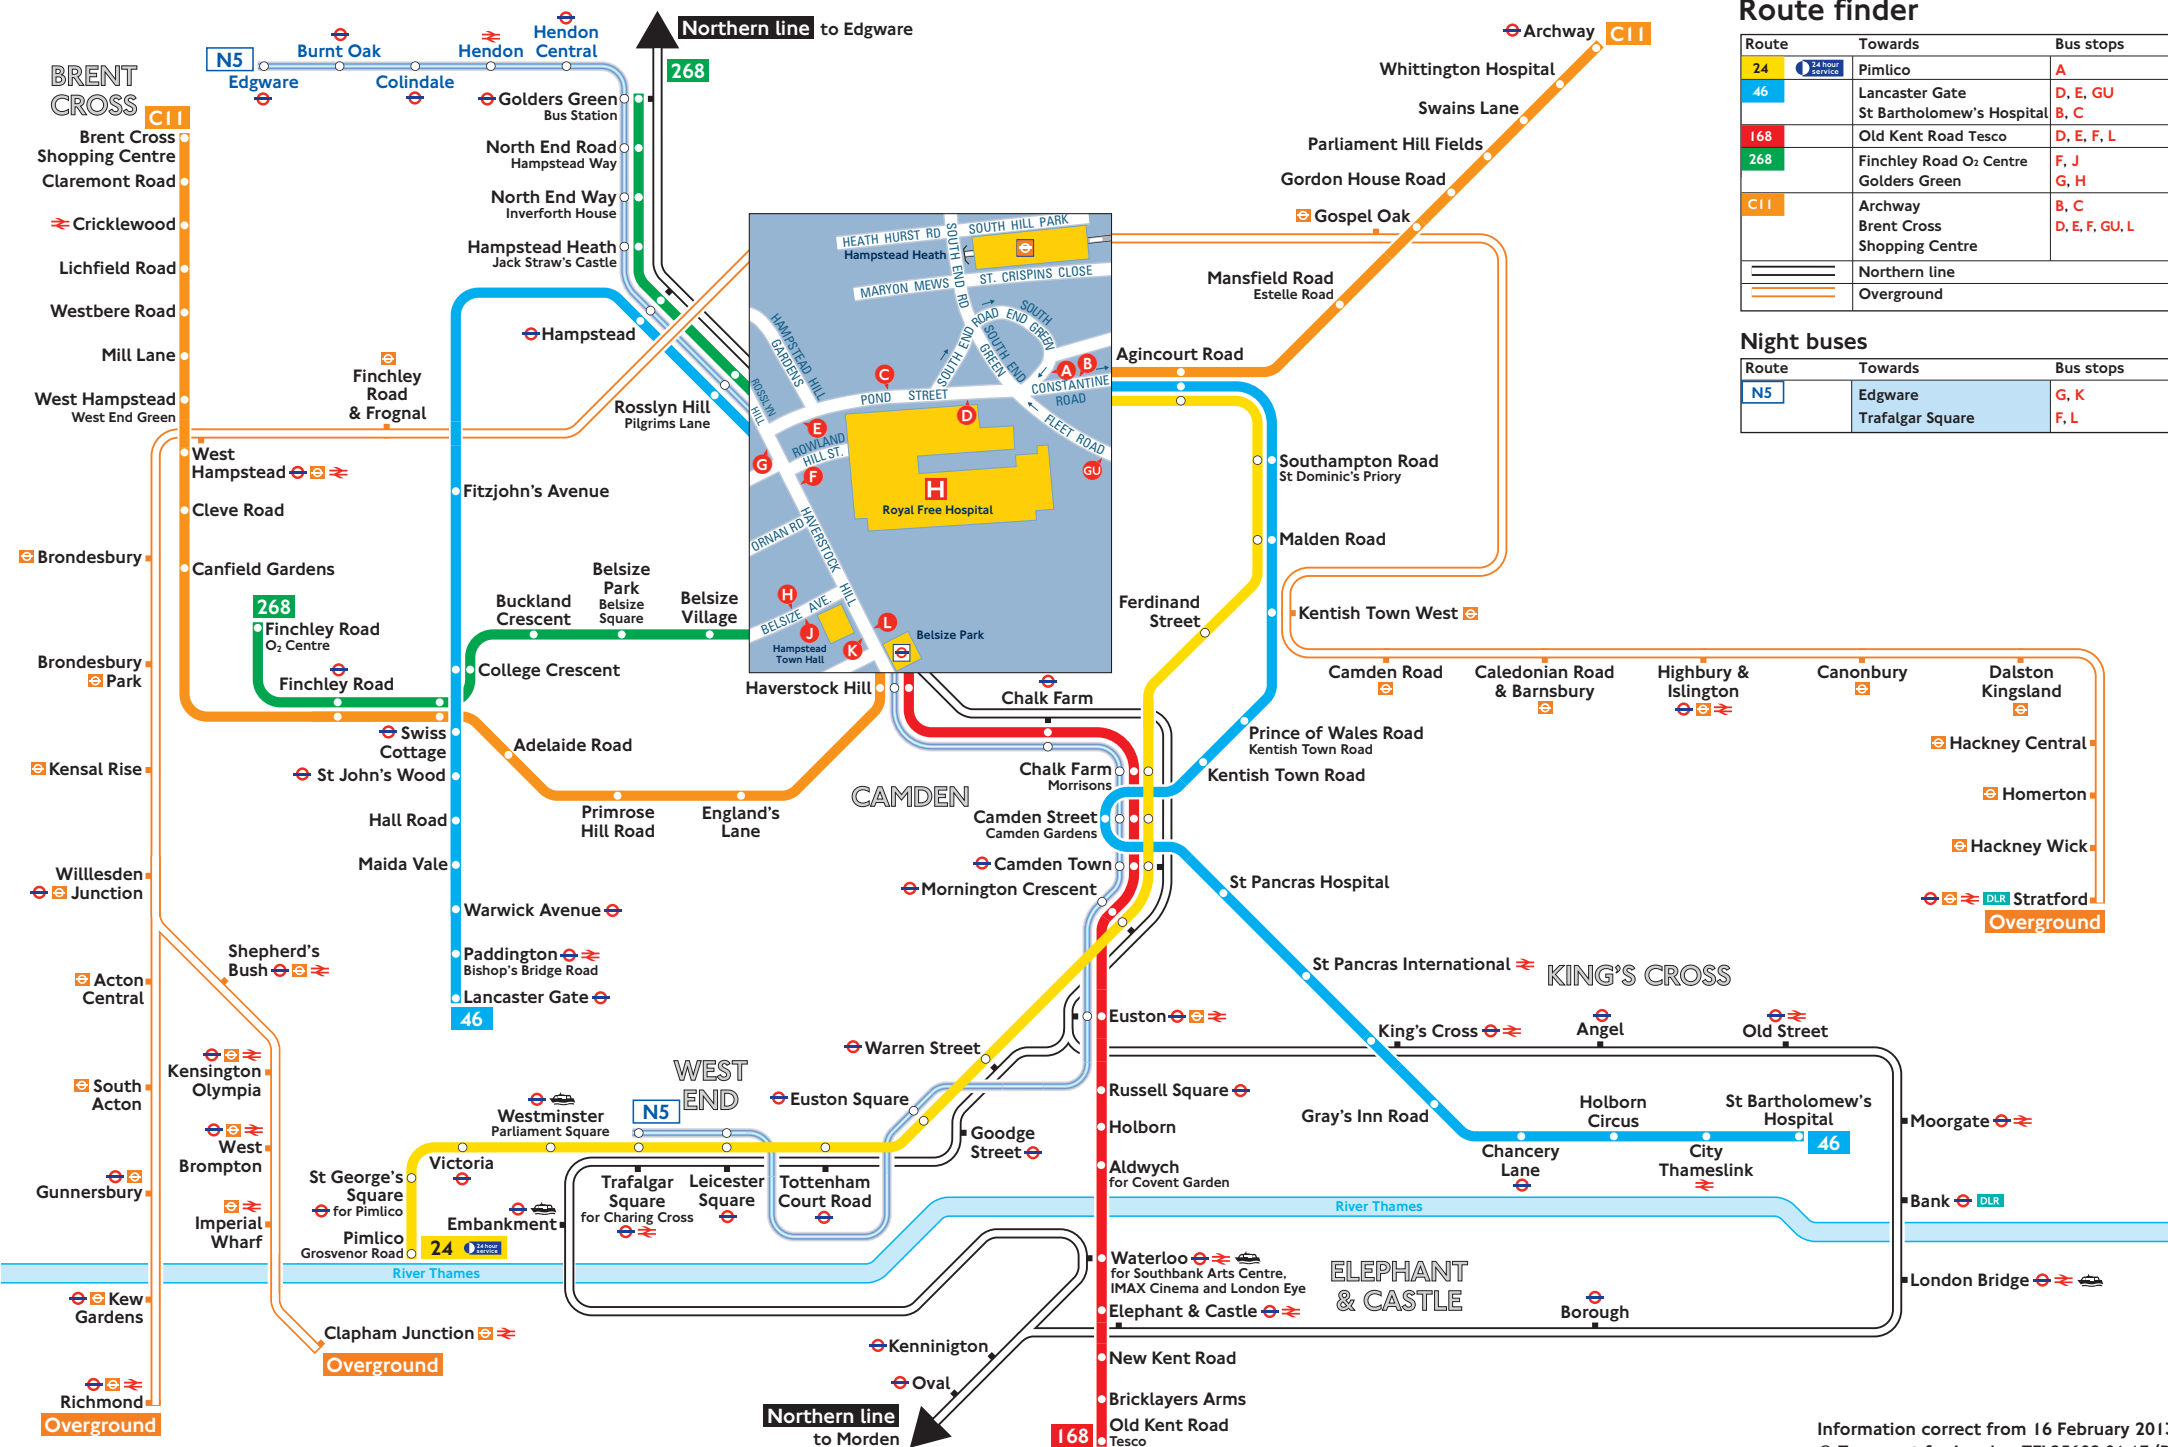

# Buses, Tube and trains from Royal Free Hospital (Hampstead Heath)

## Route finder

Route	Towards	Bus stops
24	Pimlico	A
46	Lancaster Gate St Bartholomew's Hospital	D, E, GU B, C
168	Old Kent Road Tesco	D, E, F, L
268	Finchley Road O <sub>2</sub> Centre Golders Green	F, J G, H
C11	Archway Brent Cross Shopping Centre	B, C D, E, F, GU, L
Northern line		
Overground		

## Night buses

Route	Towards	Bus stops
N5	Edgware Trafalgar Square	G, K F, L