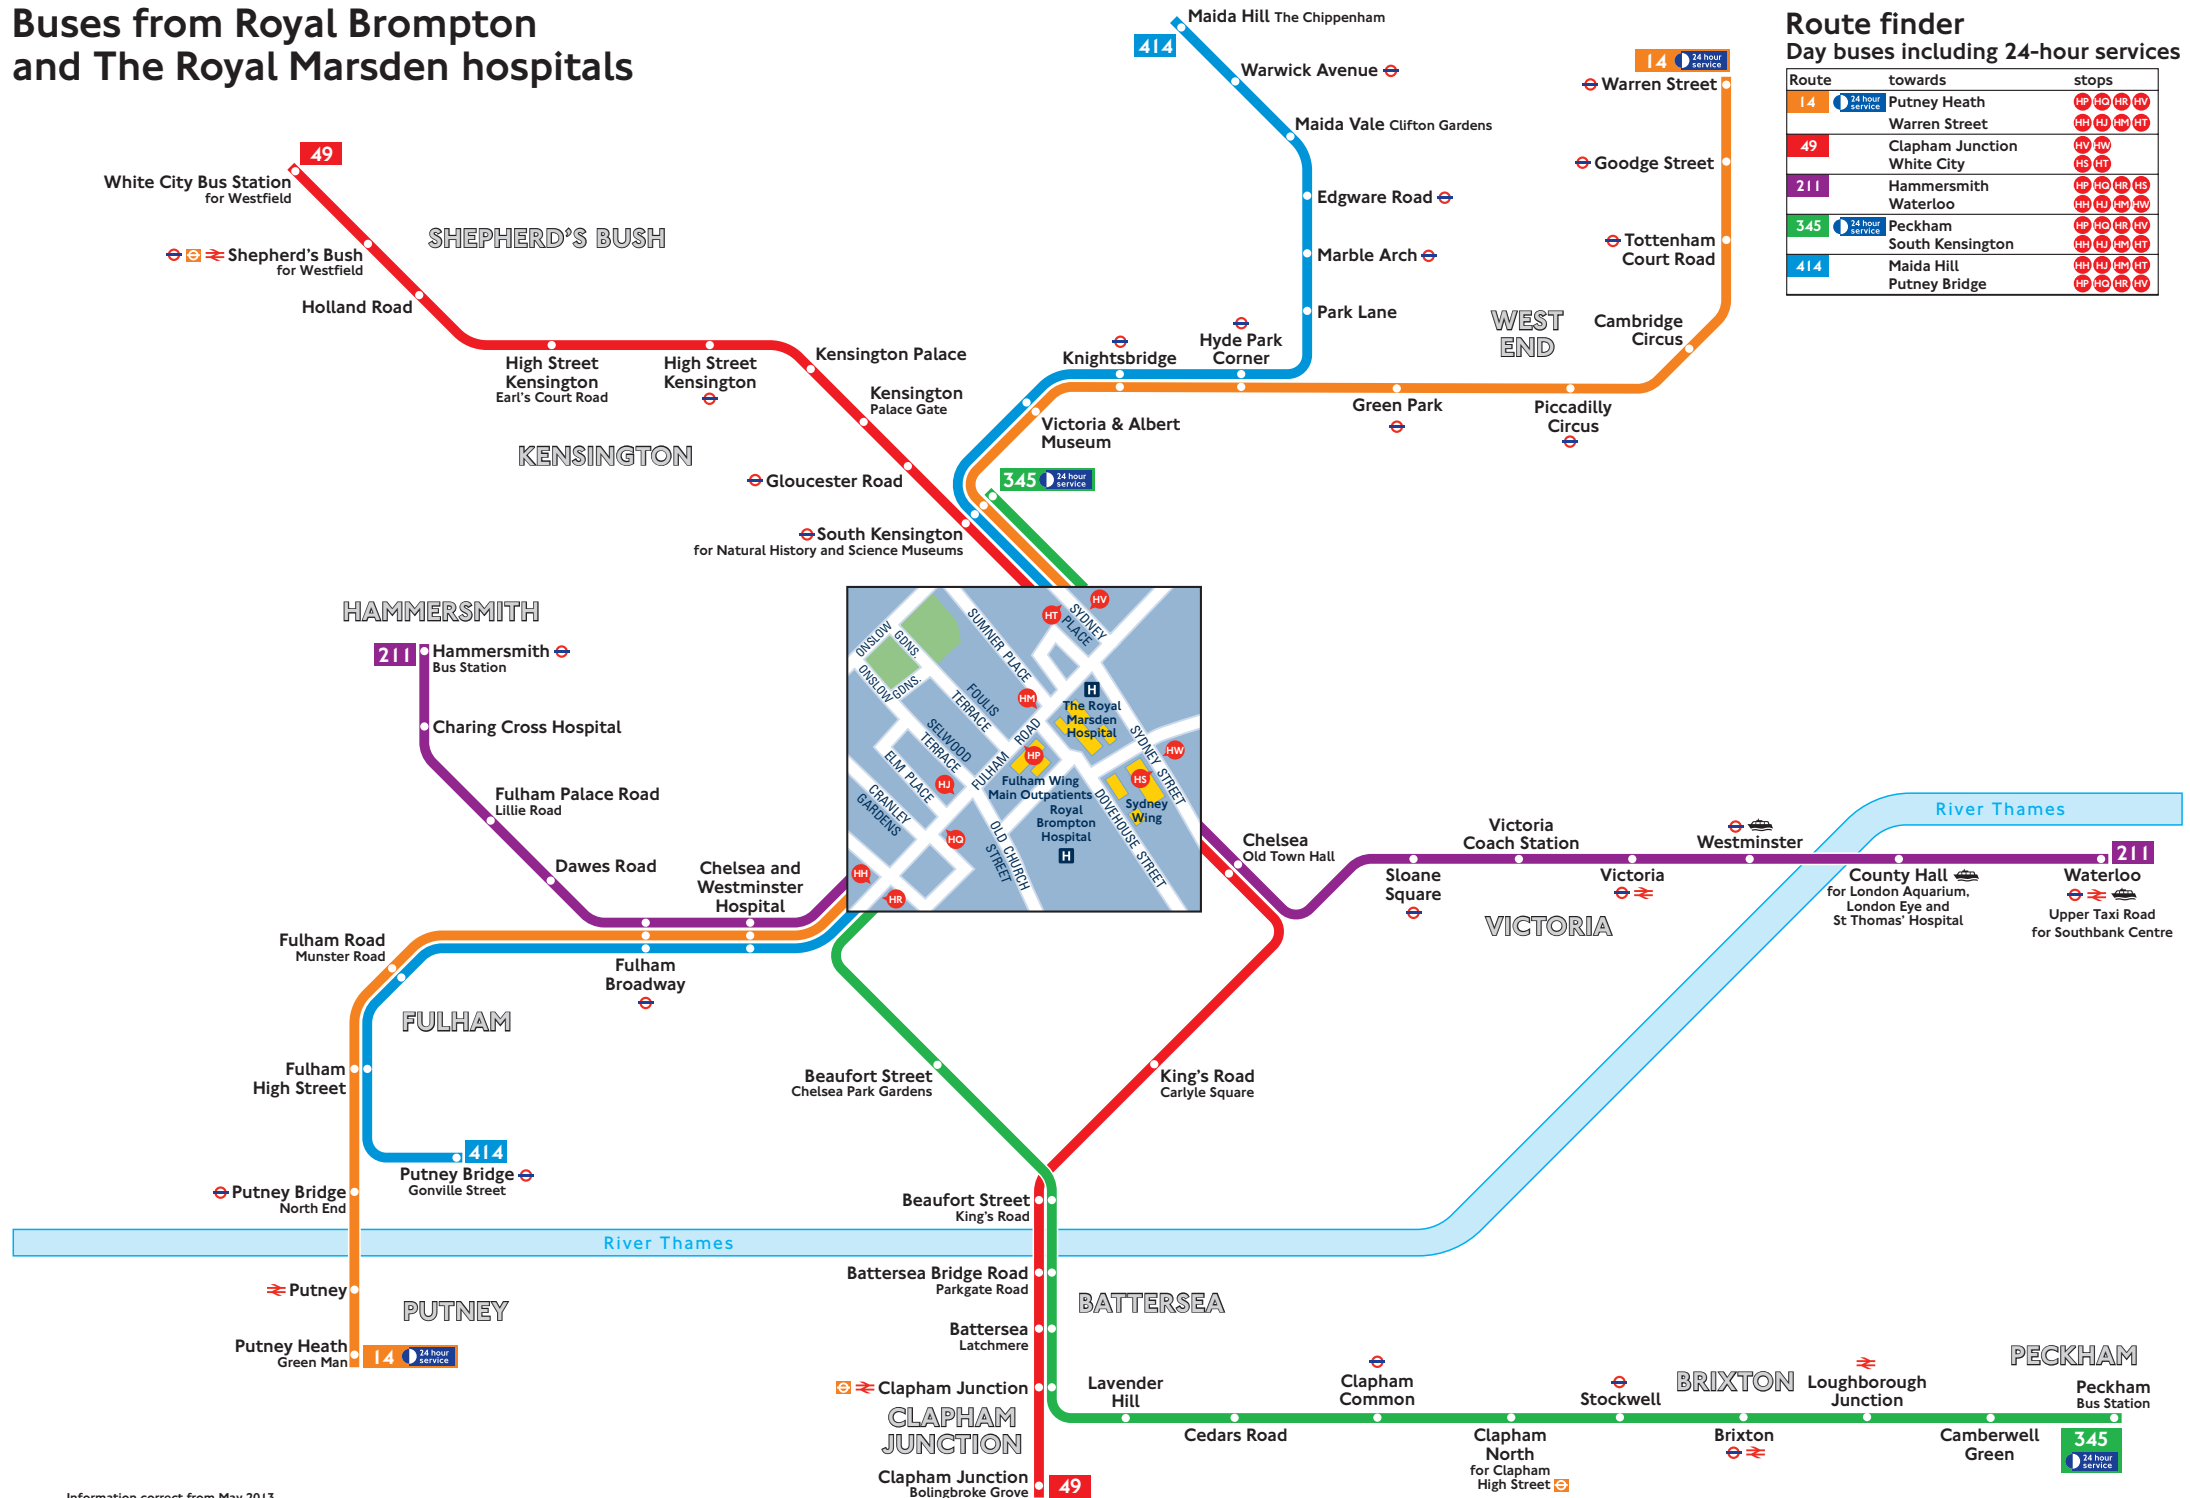

# Buses from Royal Brompton and The Royal Marsden hospitals

## Route finder Day buses including 24-hour services

| Route | towards          | stops       |
|-------|------------------|-------------|
| 14    | Putney Heath     | HP HO HR HV |
|       | Warren Street    | HH HU HP HT |
| 49    | Clapham Junction | HV HW       |
|       | White City       | HS HT       |
| 211   | Hammersmith      | HP HO HS HS |
|       | Waterloo         | HH HU HW HW |
| 345   | Peckham          | HP HO HS HV |
|       | South Kensington | HH HU HP HT |
| 414   | Maida Hill       | HH HU HP HT |
|       | Putney Bridge    | HP HO HS HV |