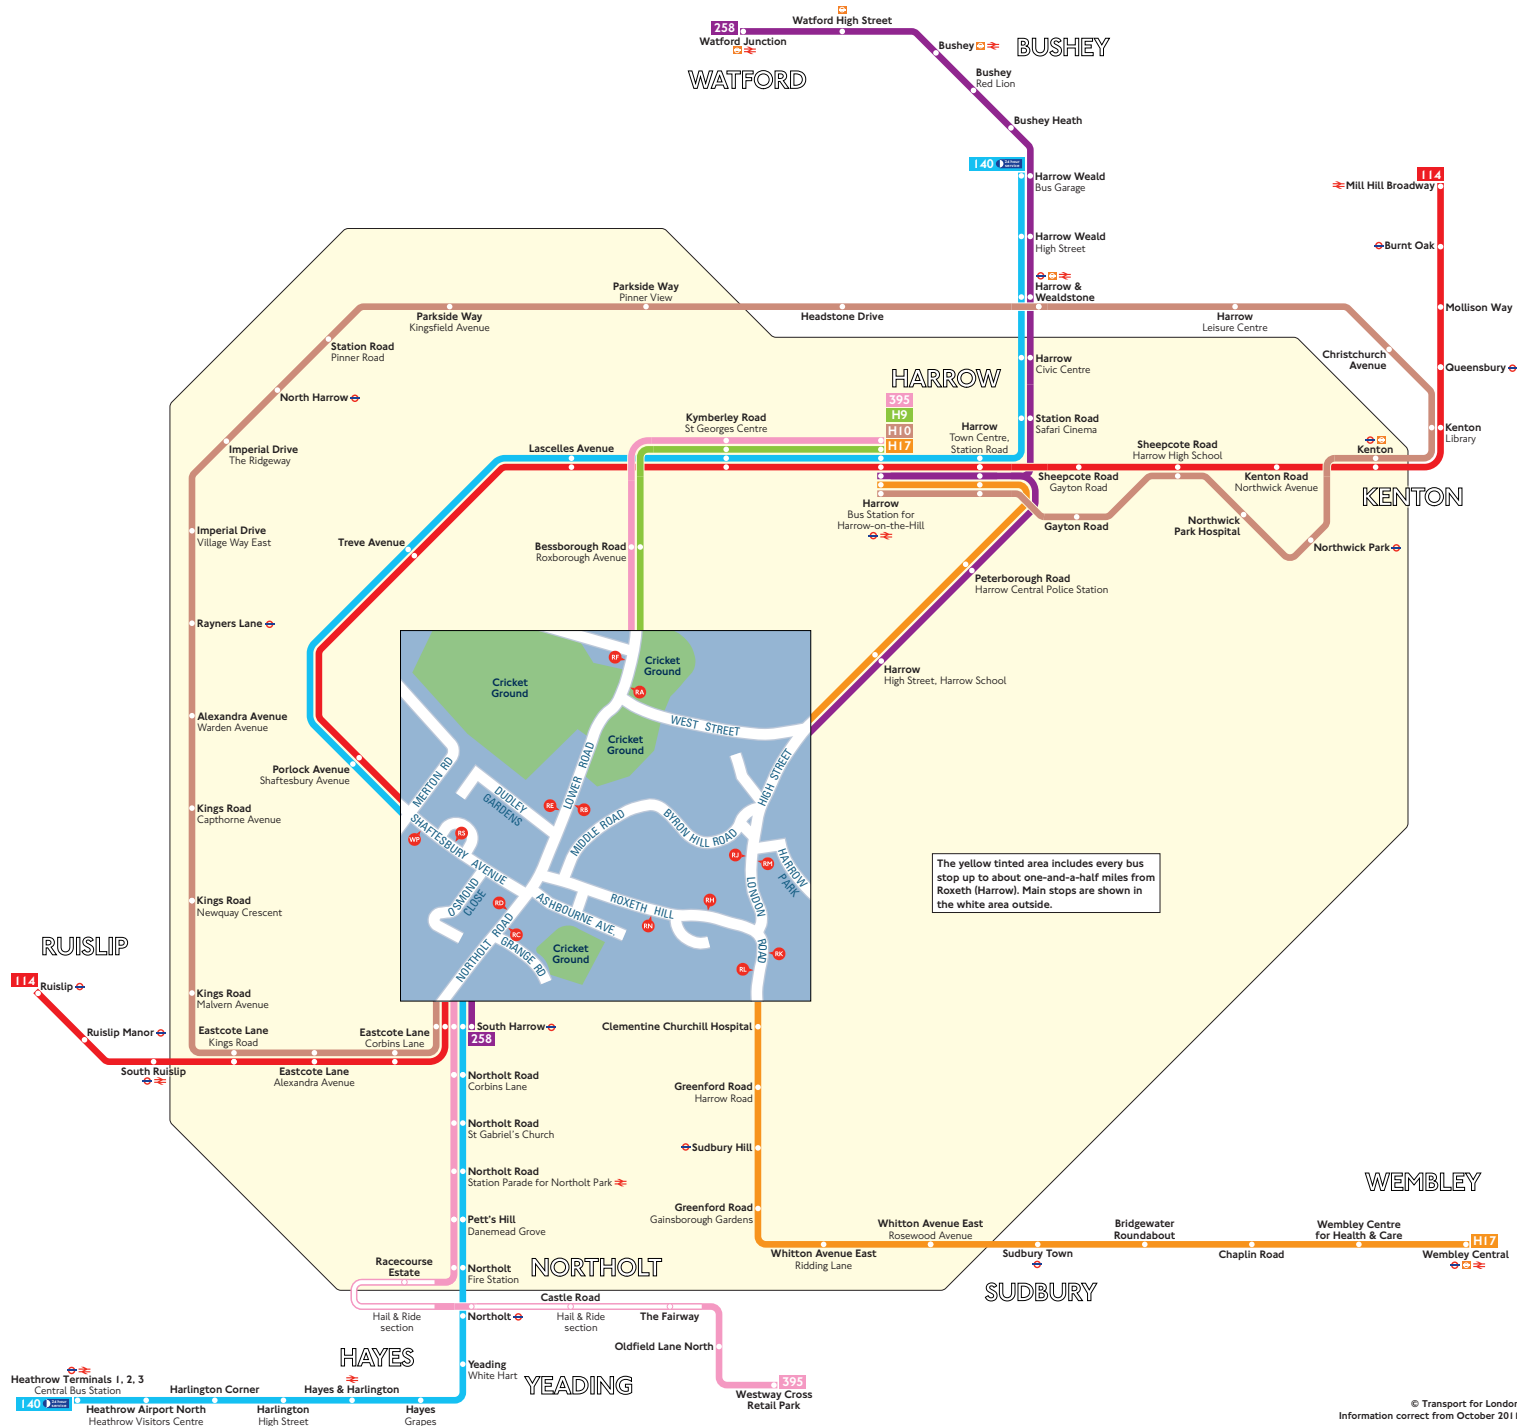

Buses from Roxeth (Harrow)

Key

- Connections with London Underground
- Connections with London Overground
- Connections with National Rail

A Red discs show the bus stop you need for your chosen bus service. The disc **A** appears on the top of the bus stop in the street (see map of town centre in centre of diagram).

Route finder

Day buses including 24-hour services

Bus route	Towards	Bus stops
114	Mill Hill Broadway	RD WP
	Ruislip	RC RS
140 24 hour service	Harrow Weald	RD WP
	Heathrow Terminals 1, 2, 3	RC RS
258	South Harrow	RC RM RN
	Watford	RD RH RJ
395	Harrow	RD RE RF
	Westway Cross Retail Park	RA RB RC
H9	Harrow	RD RE RF
H10	Harrow via Rayners Lane, Headstone and Kenton	RA RB RC
H17	Harrow	RD RL
	Wembley	RM RN