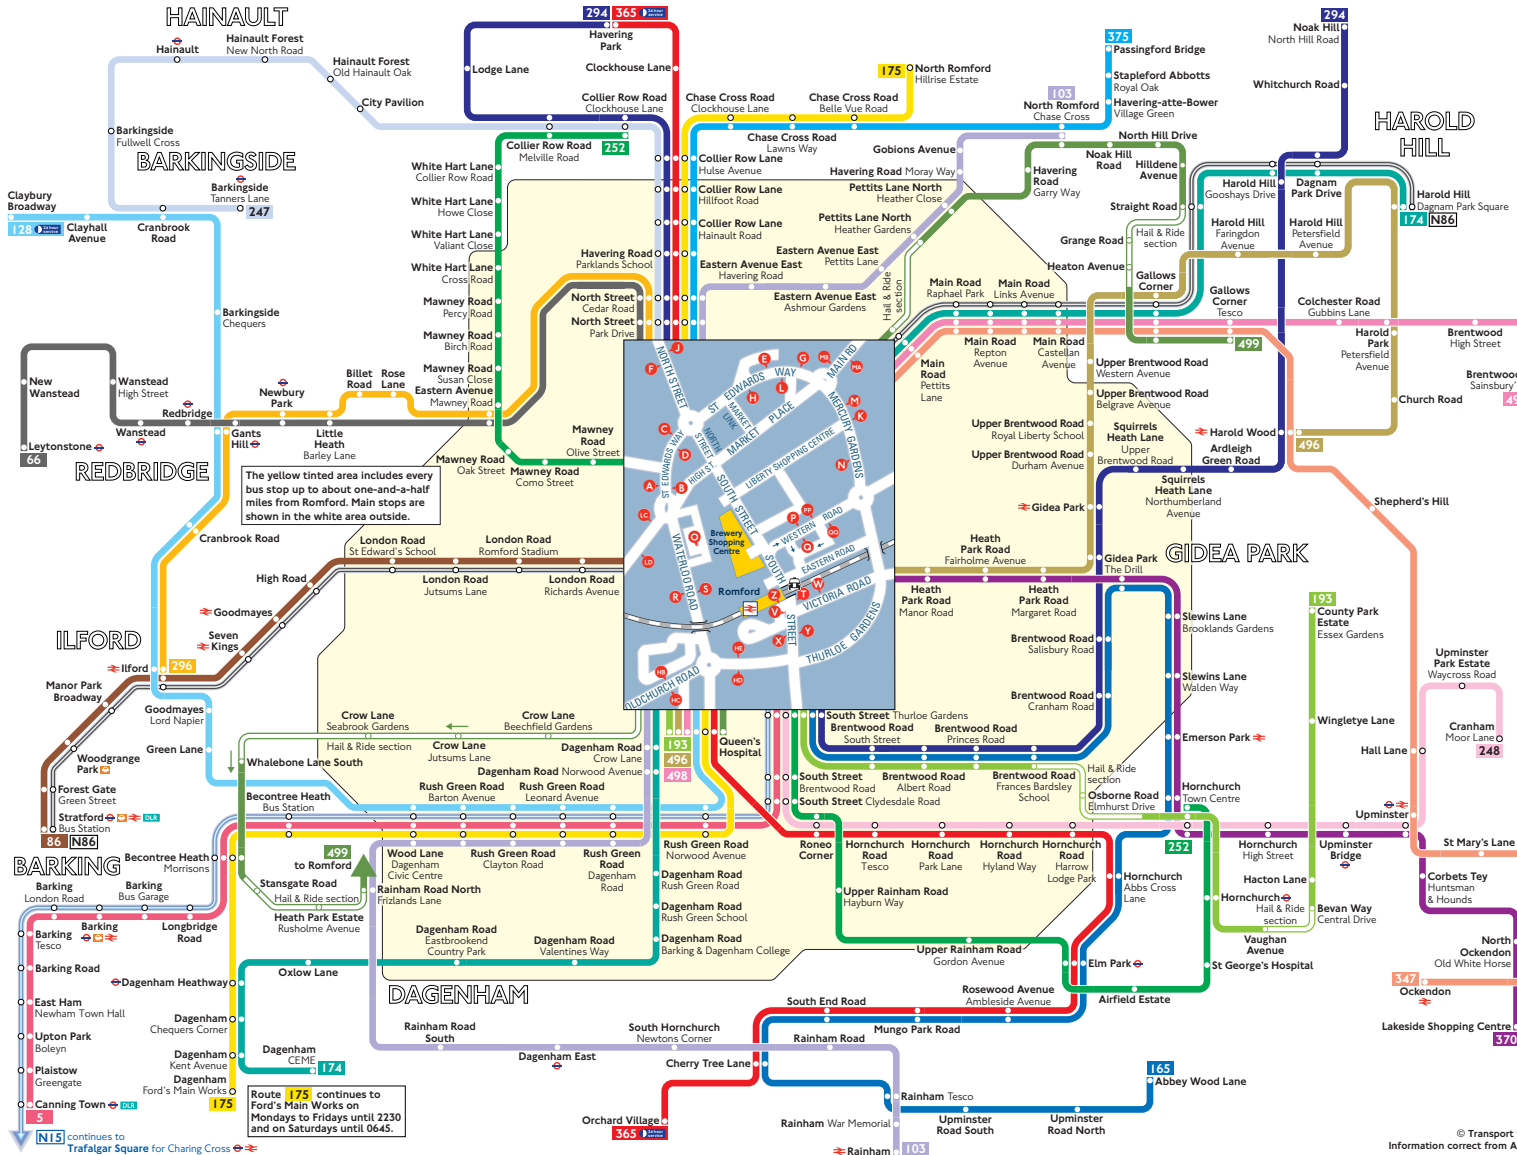

Buses from Romford

Key

- 5 Day buses in black
- N15 Night buses in blue
- Connections with London Underground
- Connections with National Rail
- Connections with Docklands Light Railway
- ★ Mondays to Saturdays only
- ⊕ Mondays to Saturdays except evenings
- ✱ Mondays to Fridays except late evenings and Saturday early mornings only

Red discs show the bus stop you need for your chosen bus service. The disc A appears on the top of the bus stop in the street (see map of town centre in centre of diagram).

Route finder

Day buses including 24-hour services

Bus route	Towards	Bus stops
5	Canning Town	E K O T
66	Leytonstone	F H P Z
86	Stratford	B D L U P Z
103	North Romford	F H H E P V
	Rainham	E H C H B J K O T
128	Claybury Broadway	B D L P S Z
165	Rainham	A C G M O O S Y
174	Dagenham	H E H B K M A O T
	Harold Hill	H E H B N Z
175	Dagenham ✱	E H B J K O T
	North Romford	F H H E P V
193	County Park Estate	A C G M O O R Y
	Queen's Hospital	B D L P P S V
247	Barkingside	F H P V
248	Cranham	G M O Y
252	Collier Row	A D H P X
	Hornchurch	C G M O Y
294	Havering Park	F H P V
	Noak Hill	G J M O O Y
296	Ilford	F H P Z
347	Ockendon ✱	H B N Z
365	Havering Park	F H H E P X
	Orchard Village	G H B J M O O Y
370	Lakeside Shopping Centre	M O O G W
375	Passingford Bridge ✕	F H P Z
496	Harold Wood	A C E M O O R V G W
	Queen's Hospital	B D L P P S V E Z
498	Brentwood	H E H B N P Z
	Queen's Hospital	H B K M A O T
499	Gallows Corner	H E H B N P V
	Heath Park Estate	H E H B K M A O T

Night buses

Bus route	Towards	Bus stops
N15	Trafalgar Square	E K O T
N86	Harold Hill	A C E K L C H B N O Z
	Stratford	B D R L U P M A P O Z