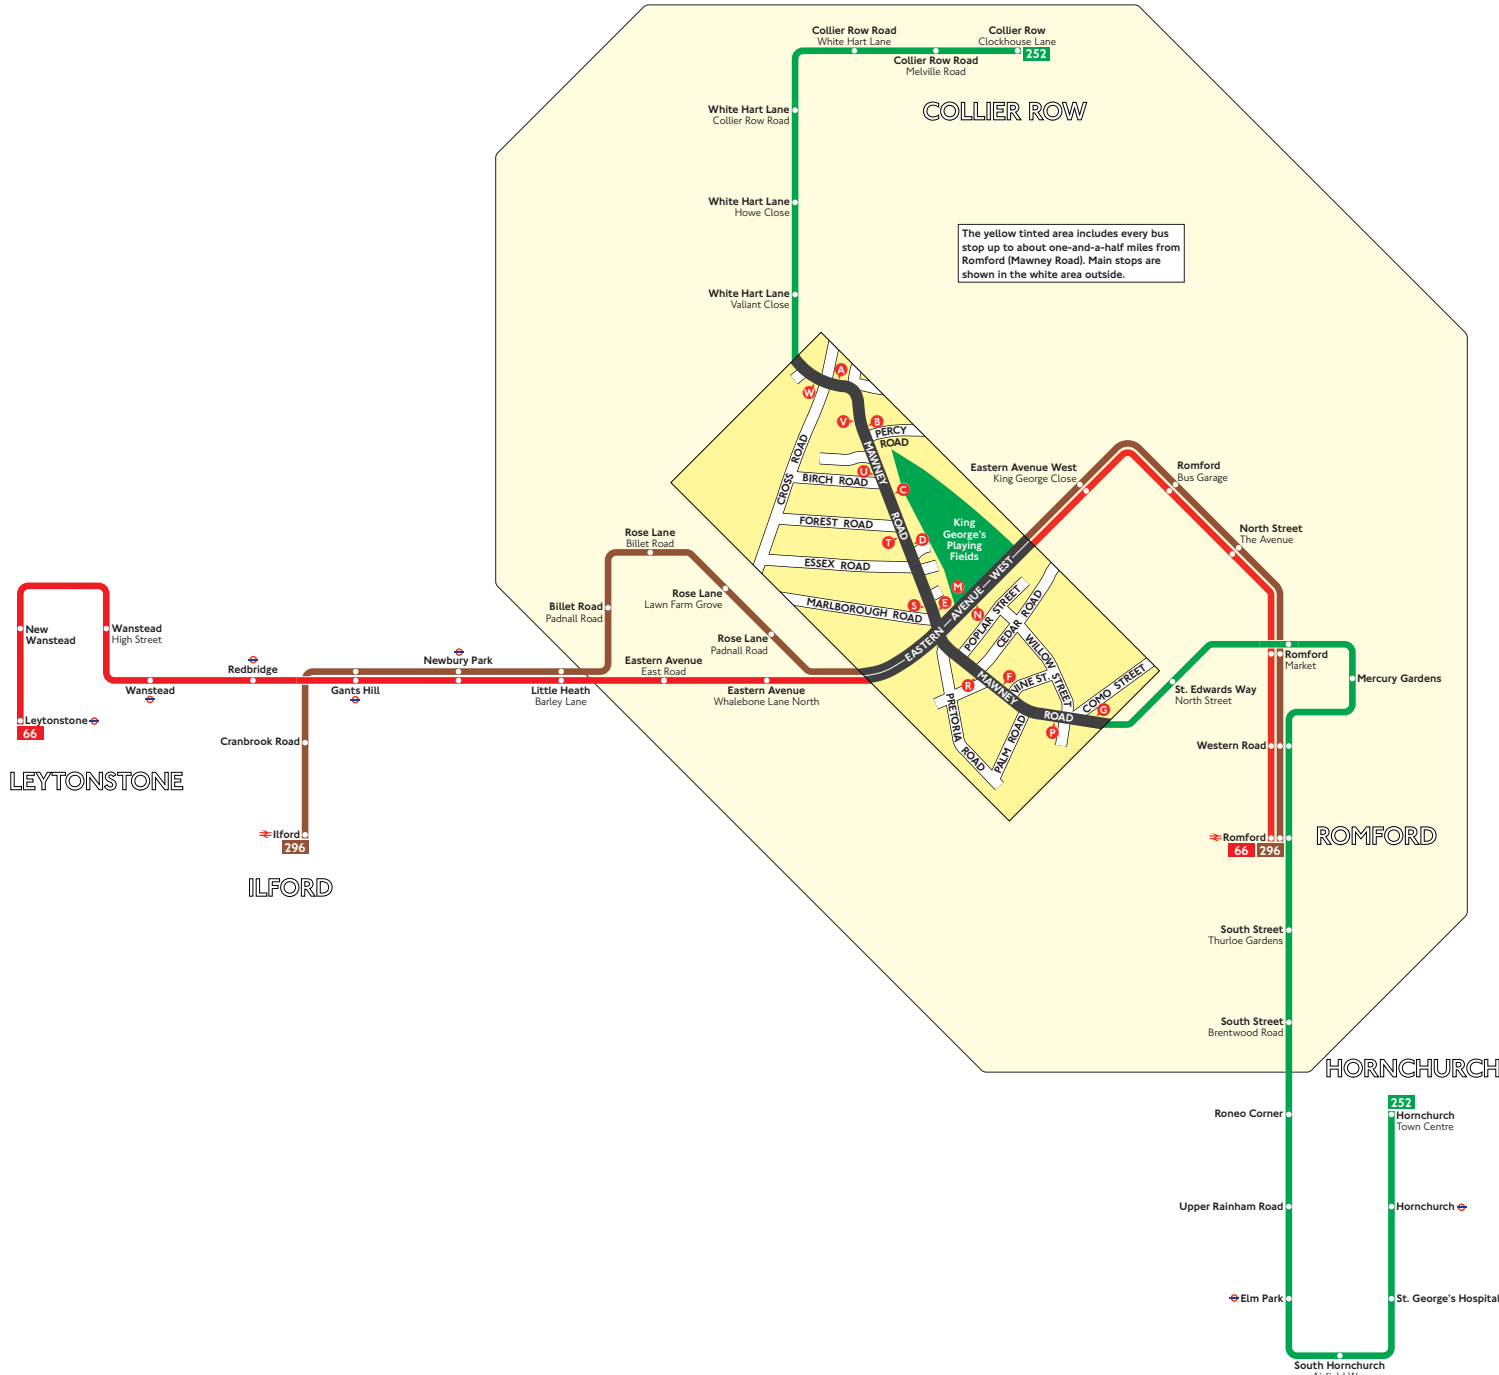

# Buses from Romford (Mawney Road)

## Key

-  Connections with Underground
-  Connections with National Rail

Red discs show the bus stop you need for your chosen bus service. The disc **A** appears on the top of the bus stop in the street (see map of town centre in centre of diagram).

## Route finder

### Day buses

Bus route	Towards	Bus stops
<b>66</b>	Leytonstone	<b>N</b>
	Romford	<b>M</b>
<b>252</b>	Collier Row	<b>P R S T U V W</b>
	Hornchurch	<b>A B C D E F G</b>
<b>296</b>	Ilford	<b>N</b>
	Romford	<b>M</b>