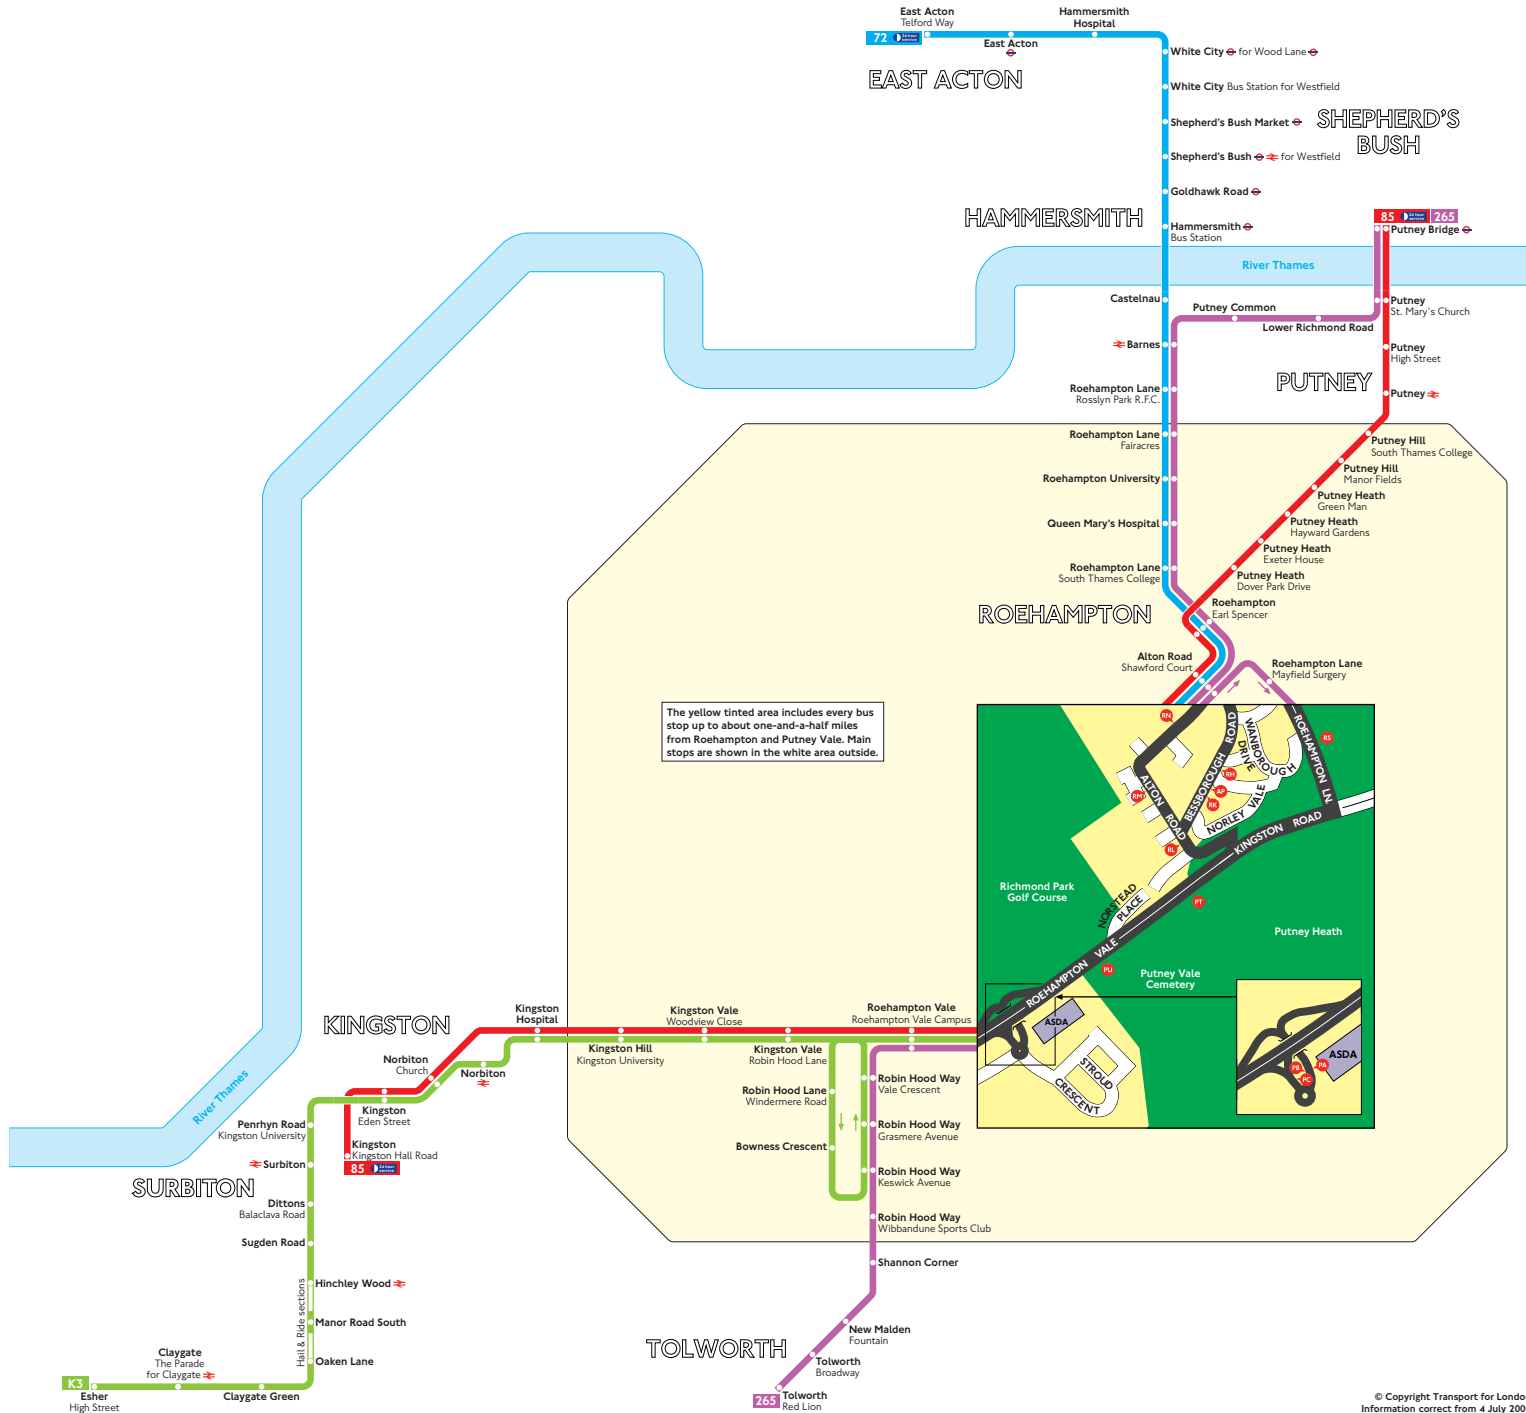

Buses from Roehampton and Putney Vale

Key

- Connections with Underground
- Connections with National Rail
- Tuesdays and Fridays only

Red discs show the bus stop you need for your chosen bus service. The disc appears on the top of the bus stop in the street (see map of town centre in centre of diagram).

Route finder

Day buses including 24-hour routes

Bus route	Towards	Bus stops
72	East Acton	
85	Kingston	
265	Putney Bridge	
	Tolworth	
K3	Esher	

Other buses

Bus route	Towards	Bus stops
969	Whitton	