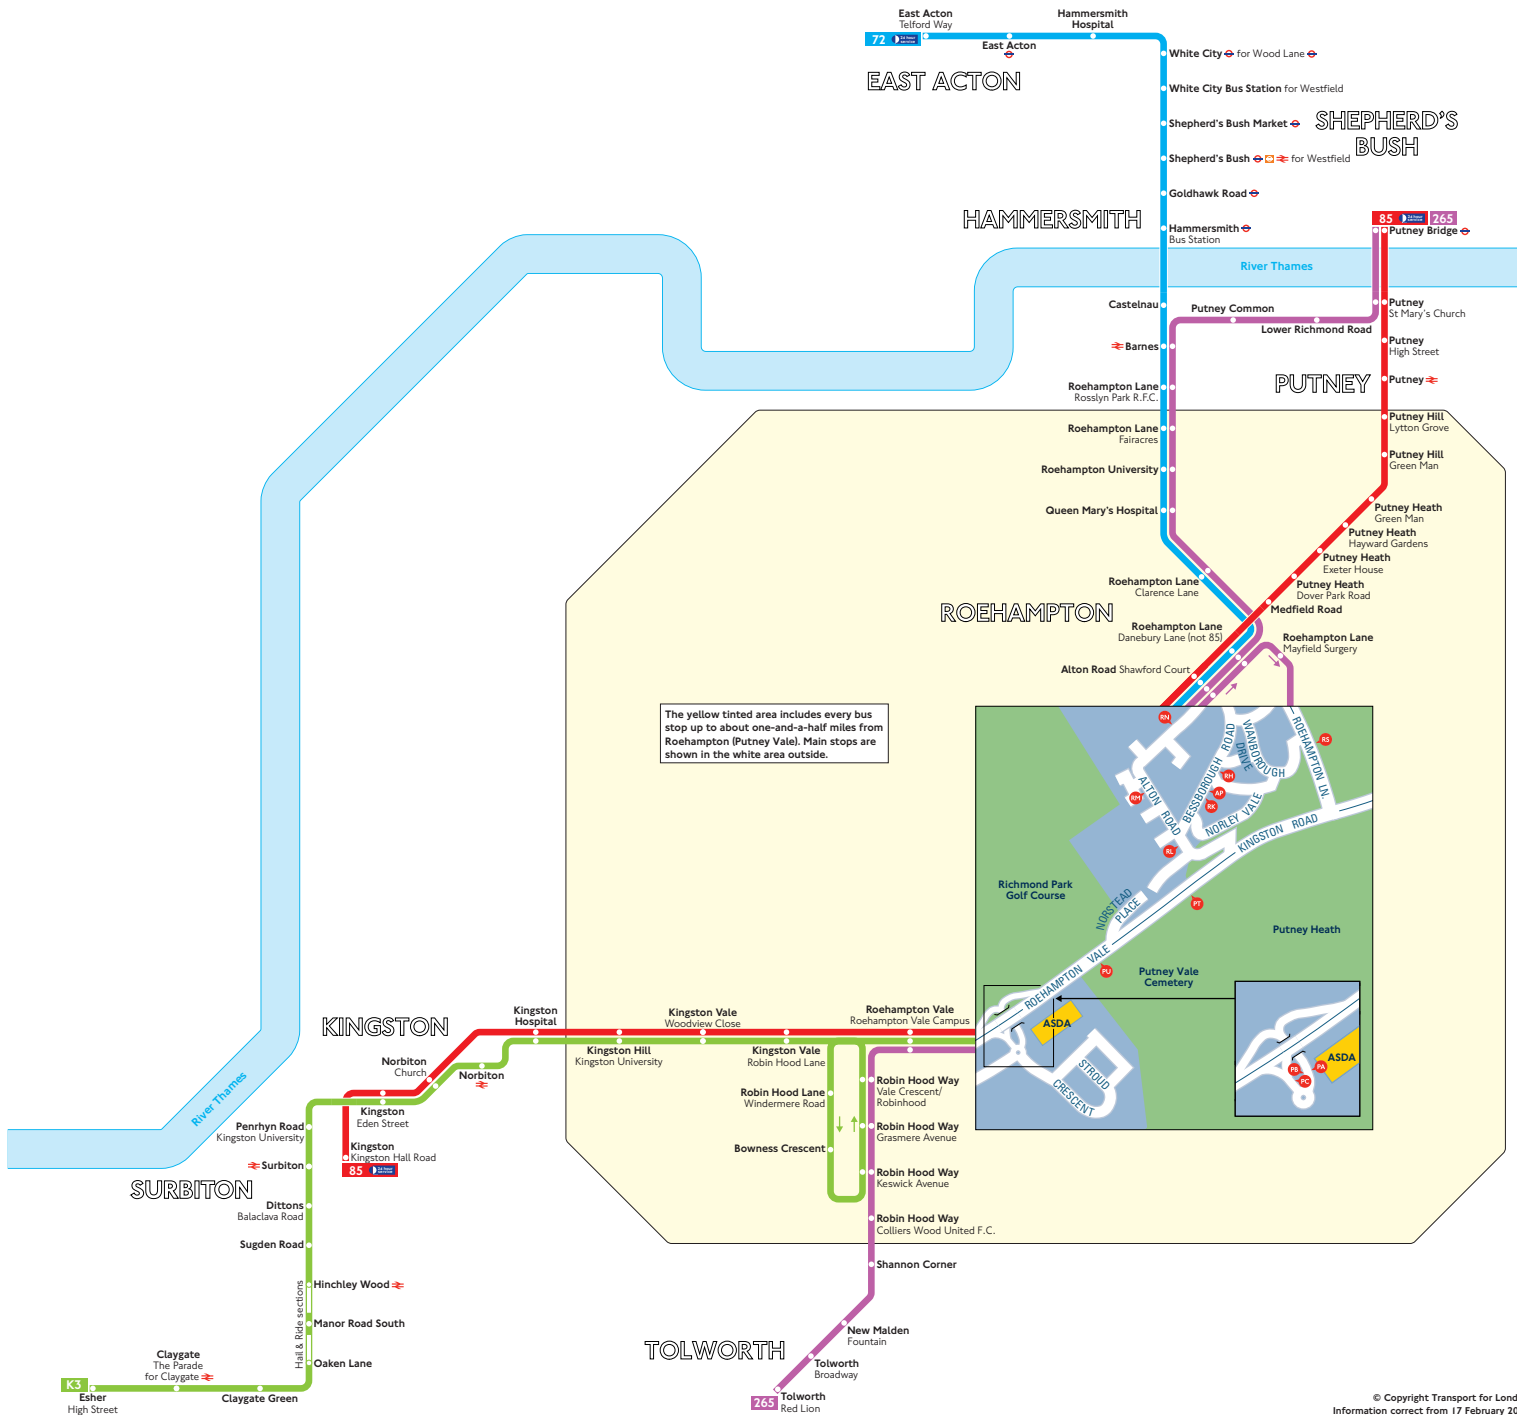

Buses from Roehampton and Putney Vale

Key

- Connections with Underground
- Connections with London Overground
- Connections with National Rail
- Tuesdays and Fridays only

A

 Red discs show the bus stop you need for your chosen bus service. The disc **A** appears on the top of the bus stop in the street (see map of town centre in centre of diagram).

Route finder

Day buses including 24-hour services

Bus route	Towards	Bus stops
72	East Acton	8K, 8M, 8N
85	Kingston	8C, 8T, 8U, 8S
265	Putney Bridge	26A, 26L, 26M, 26N
	Tolworth	26C, 26T, 26U, 26H, 26R, 26M, 26N, 26S
K3	Esher	3A

Other buses

Bus route	Towards	Bus stops
969	Whitton	3A