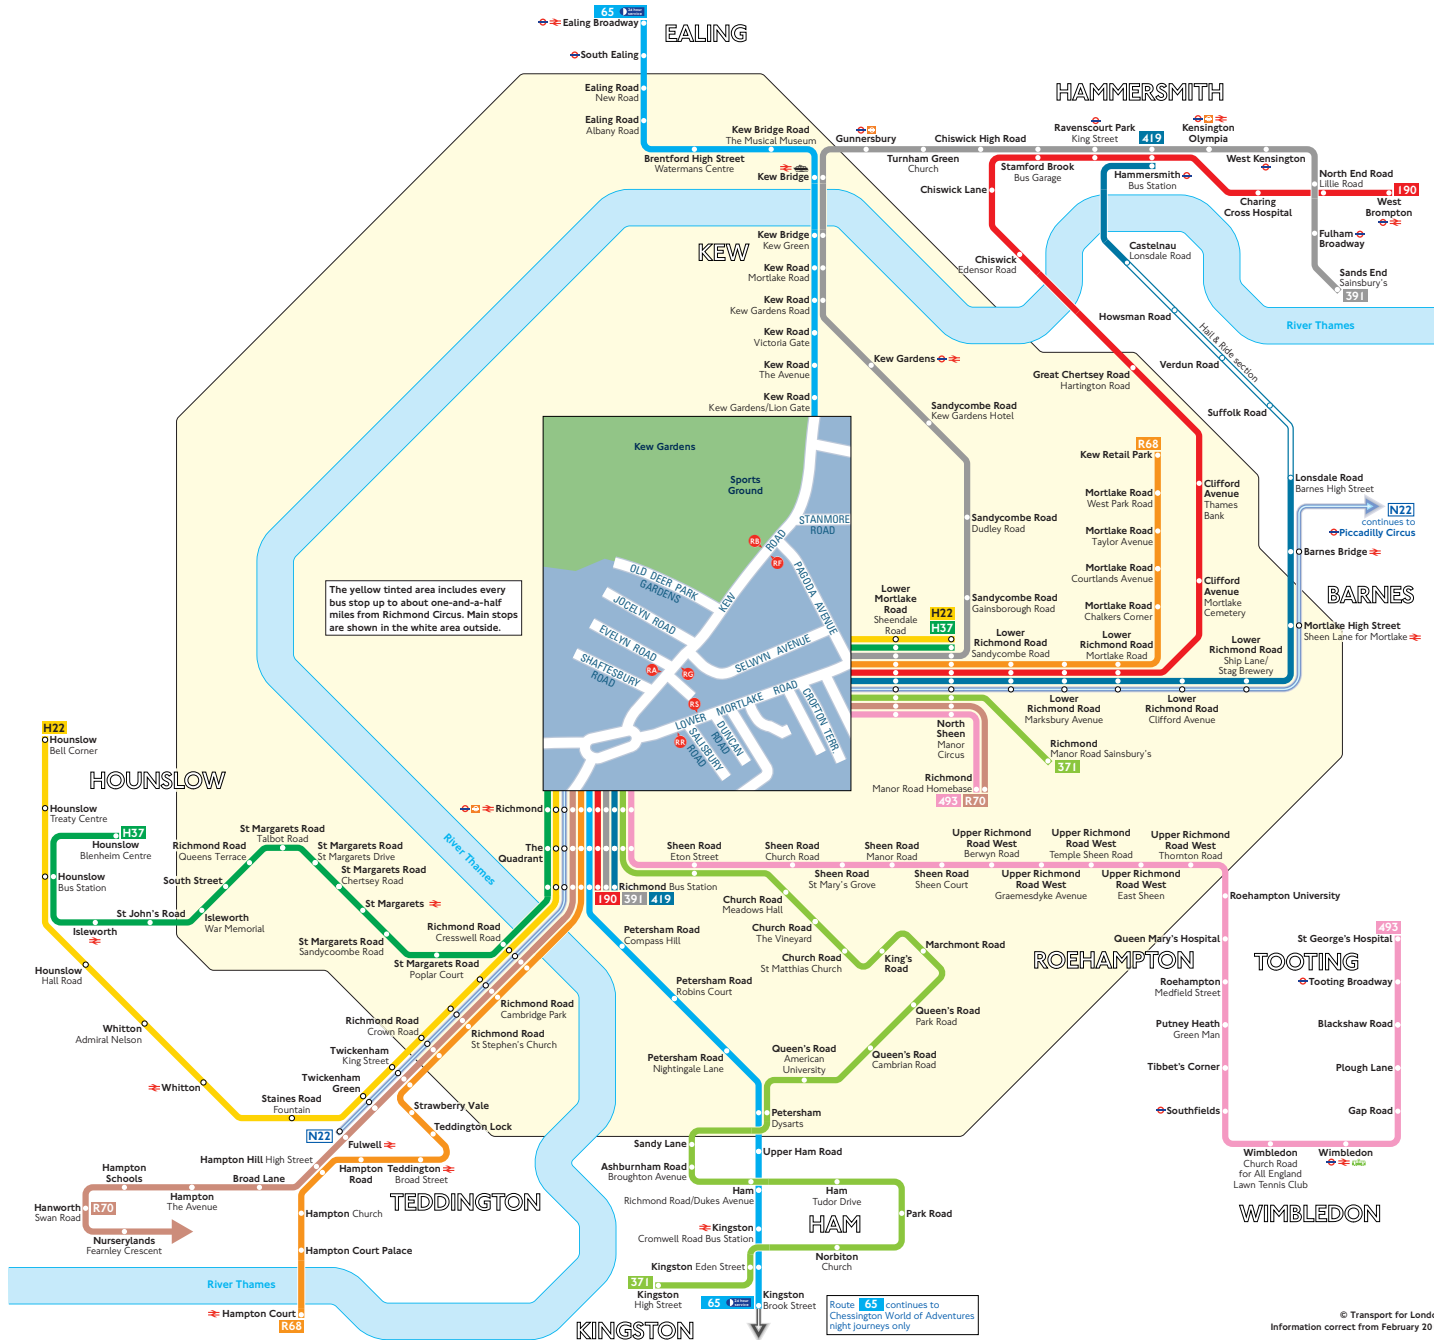

# Buses from Richmond Circus

## Key

- 65 Day buses in black
- N22 Night buses in blue
- Connections with London Underground
- Connections with London Overground
- Connections with National Rail
- Connections with river boats
- Connections with Tramlink
- Night journeys only

Red discs show the bus stop you need for your chosen bus service. The disc **A** appears on the top of the bus stop in the street (see map of town centre in centre of diagram).

## Route finder