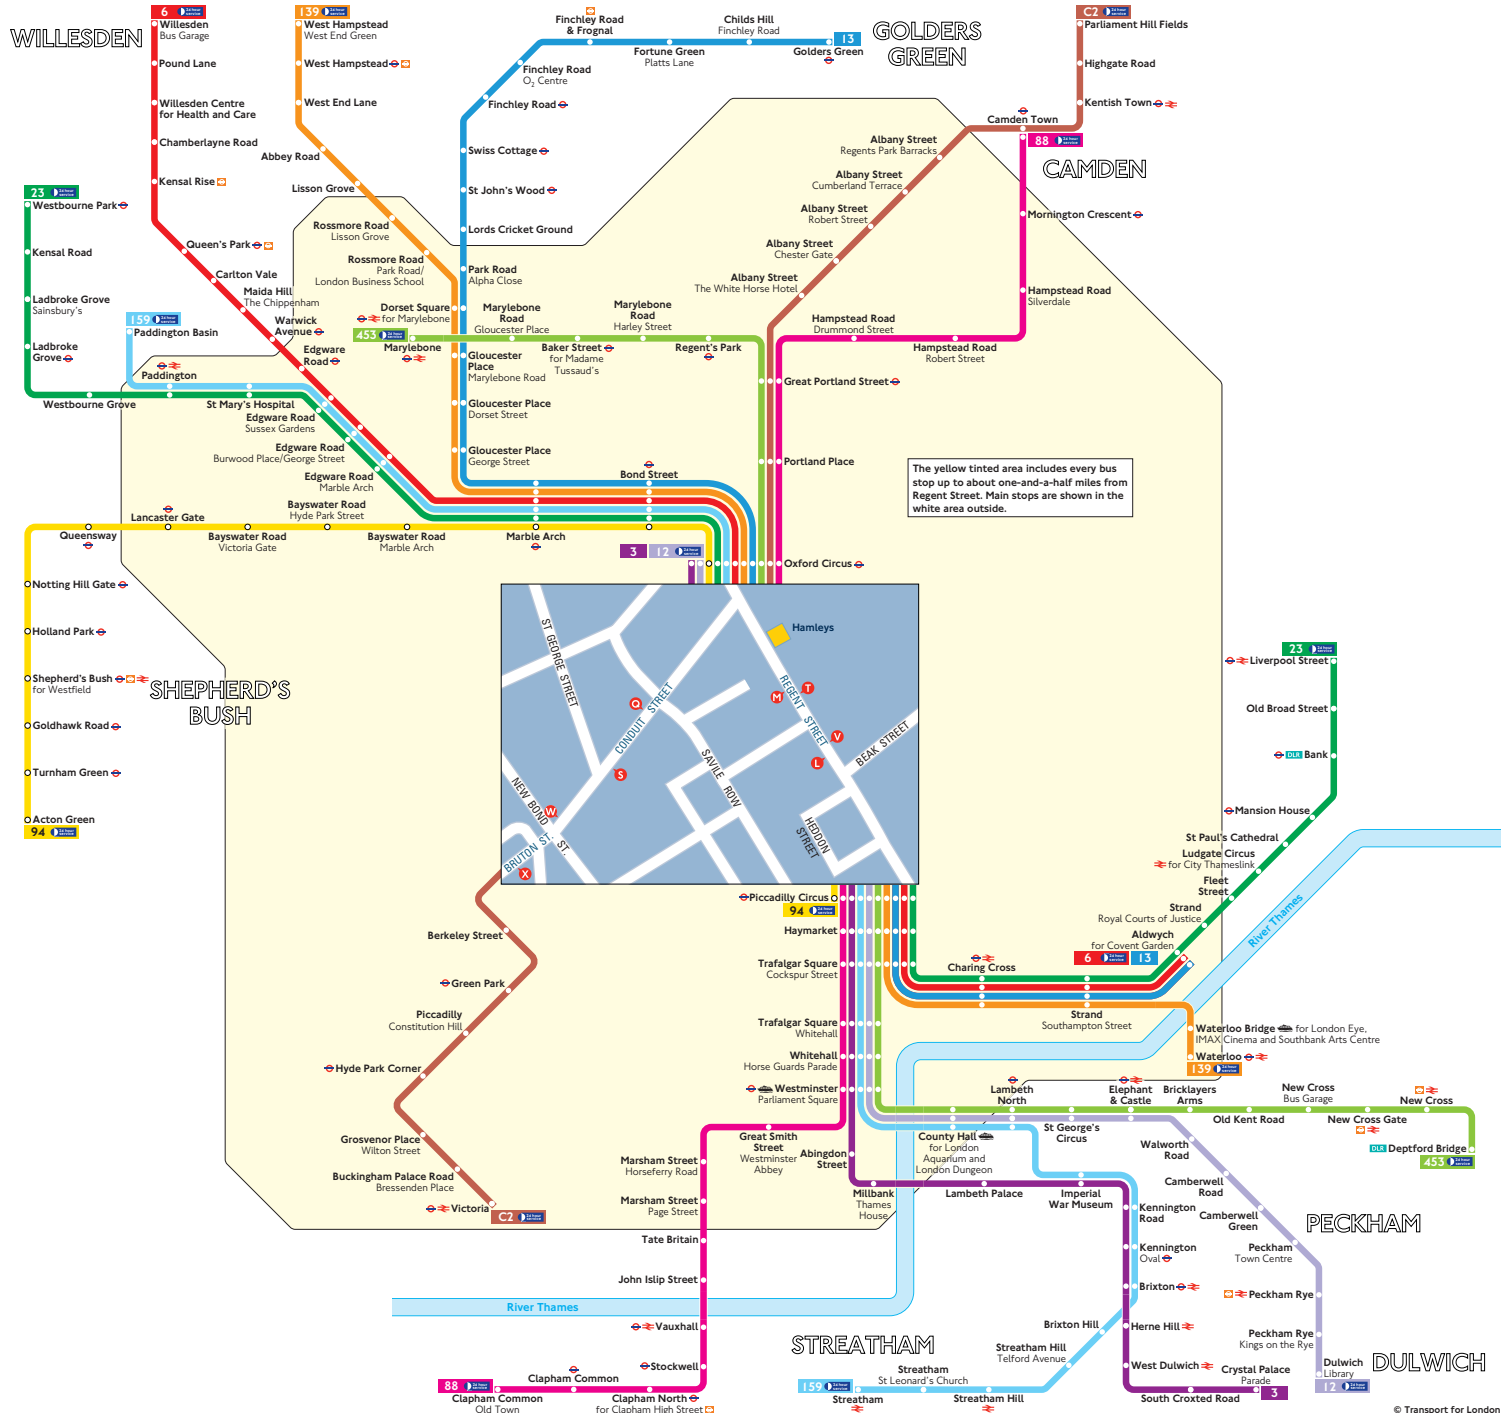

Buses from Regent Street

Key

- Connections with London Underground
- Connections with London Overground
- Connections with National Rail
- Connections with Docklands Light Railway
- Connections with river boats

A Red discs show the bus stop you need for your chosen bus service. The disc **A** appears on the top of the bus stop in the street (see map of town centre in centre of diagram).

Route finder

Day buses including 24-hour services

Bus route	Towards	Bus stops
3	Crystal Palace	T
	Oxford Circus	L
6	Aldwych	V
	Willesden	M
12	Dulwich	T
	Oxford Circus	L
13	Aldwych	V
	Golders Green	L
23	Liverpool Street	V
	Westbourne Park	M
88	Camden Town	M
	Clapham Common	T
94	Acton Green	M
	Piccadilly Circus	T
139	Waterloo	V
	West Hampstead	L
159	Paddington Basin	M
	Streatham	T
453	Deptford Bridge	T
	Marylebone	M
C2	Parliament Hill Fields	O W
	Victoria	S X

Night buses

For night bus information, please see separate poster